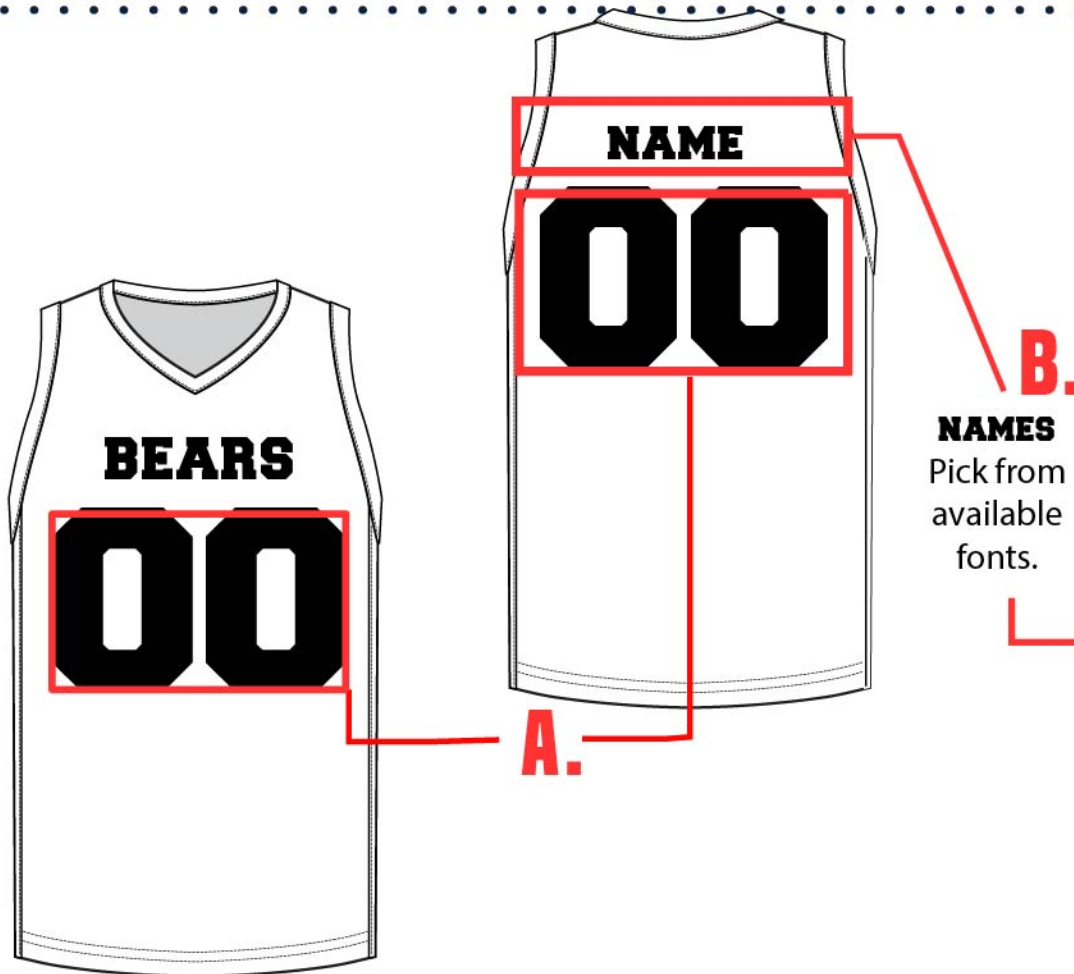

STARTING A FULL CUSTOM REQUEST

1. **PICK THE STYLE**
  CHOOSE A DESIGN FROM ALL STYLES (OR SEND YOUR OWN)
2. **AREAS TO CUSTOMIZE**
  SEE BELOW

A. LARGE FRONT AND OR BACK NUMBER B. NAMES ON BACK