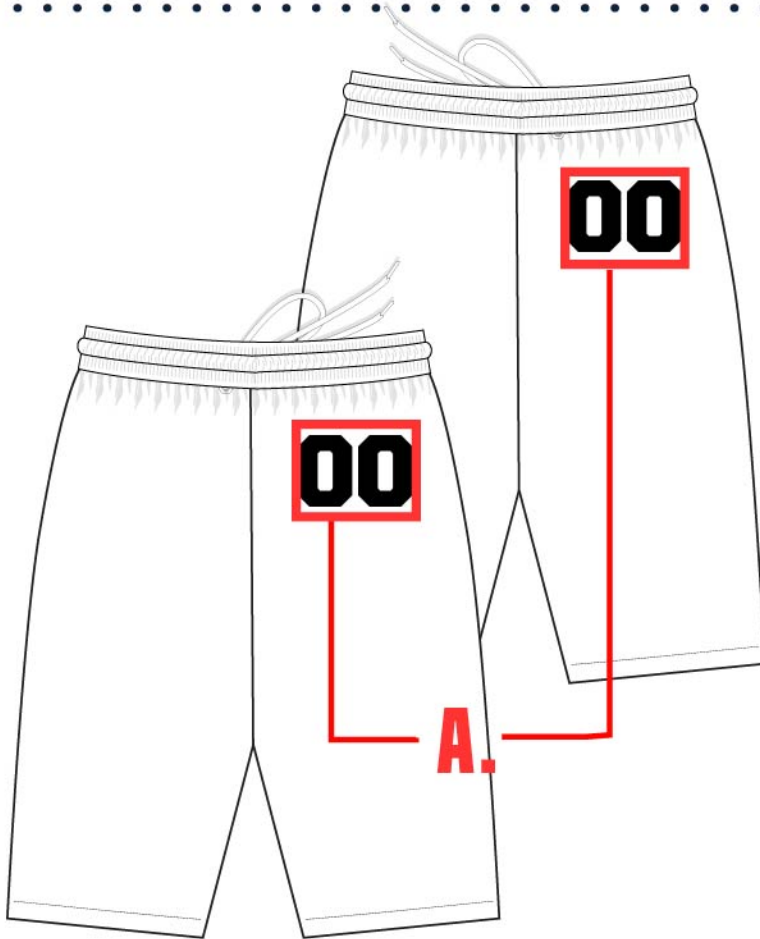

STARTING A FULL CUSTOM REQUEST

1. PICK THE STYLE
  CHOOSE A DESIGN FROM ALL STYLES (OR SEND YOUR OWN)
2. AREAS TO CUSTOMIZE
  SEE BELOW

A. NUMBER ON FRONT OR BACK HIP

B. NUMBER ON SIDES OF LEGS