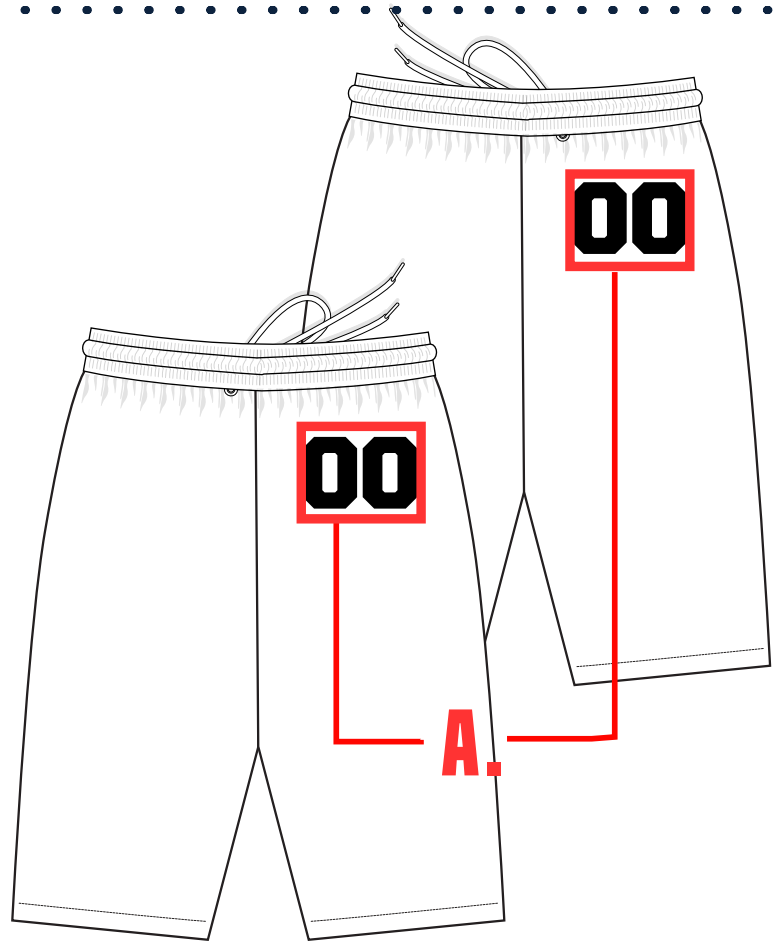

STARTING A FULL CUSTOM REQUEST

1. PICK THE STYLE
  CHOOSE A DESIGN FROM ALL STYLES (OR SEND YOUR OWN)
2. AREAS TO CUSTOMIZE
  SEE BELOW

A. NUMBER ON FRONT OR BACK HIP

B. NUMBER ON SIDES OF LEGS