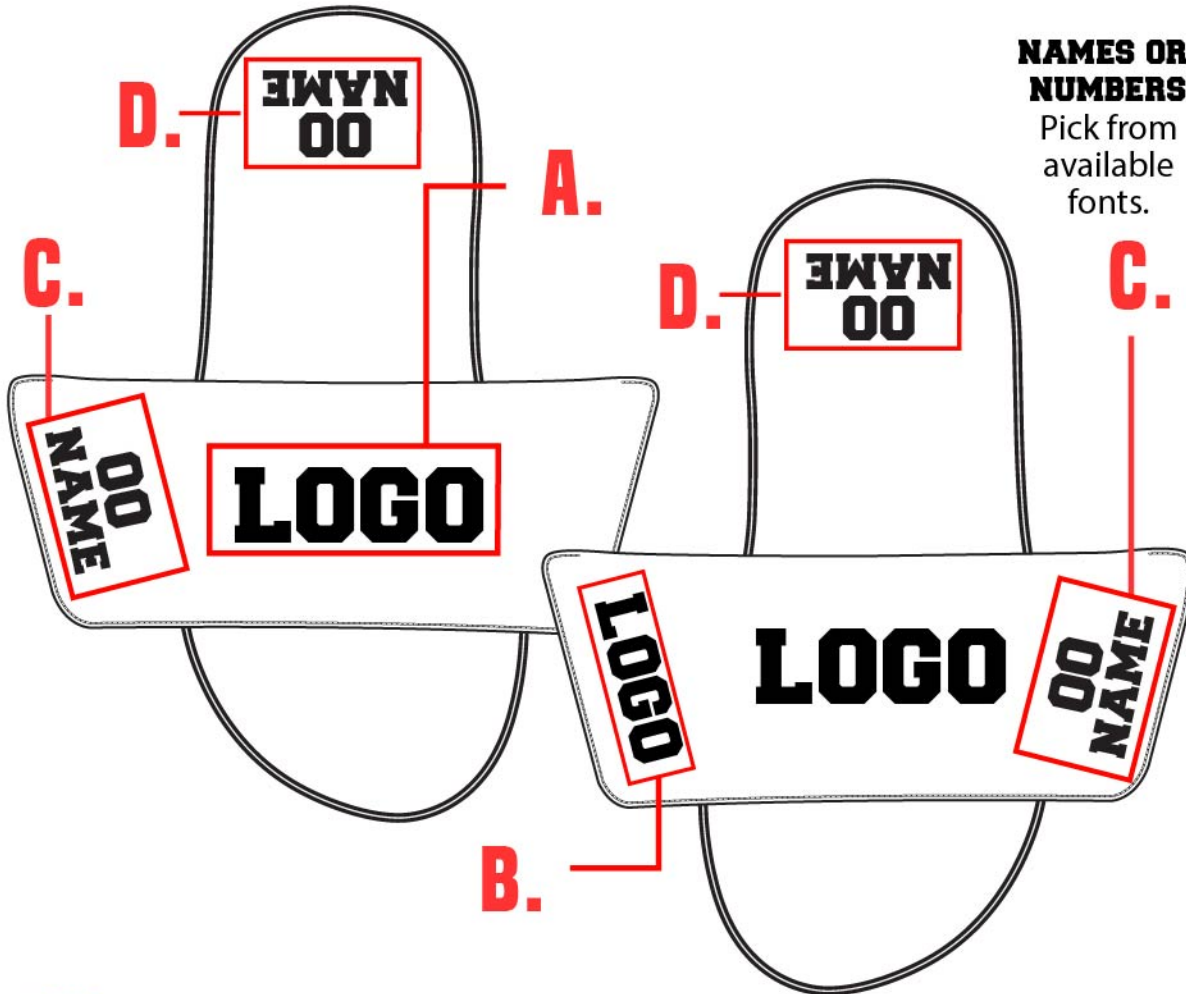

Add names or numbers

DUAL SIZES AVAILABLE (Y10/11 - M15/16)

PICK YOUR STYLE ↓

MENS					M5-6	M7-8	M9-10	M11-12	M13-14	M15-16
WOMENS				W4-5	W6-7	W8-9	W10-11			
YOUTH	Y10-11	Y12-13	Y1-2	Y3-4	Y5-6					

## GRAPHIC SLIDE - DEAD FIT

PR008S

PICK YOUR STYLE ↓

MENS					M5-6	M7-8	M9-10	M11-12	M13-14	M15-16
WOMENS				W4-5	W6-7	W8-9	W10-11			
YOUTH	Y10-11	Y12-13	Y1-2	Y3-4	Y5-6					

PRO085

## STARTING A FULL CUSTOM REQUEST

1. **PICK THE STYLE**  
CHOOSE A DESIGN FROM ALL STYLES (OR SEND YOUR OWN)
2. **AREAS TO CUSTOMIZE**  
SEE BELOW

- A. MAIN LOGO CENTERED    B. SUB LOGO/BRANDING ON INSIDE FOOT  
 C. NAMES & NUMBERS ON SIDE    D. NAMES, NUMBERS OR LOGOS ON HEEL

**F006**  
**ALDO**  
1234567890

**F007**  
**PHOSPHATE**  
1234567890

**F008**  
**VIRIDIAN**  
1234567890

**F009**  
**AMERICAN**  
1234567890

**F010**  
*Hoodson*  
1234567890

3. **ALL YOU NEED TO DO IS PROVIDE A SPREAD SHEET WITH WHAT NUMBERS OR NAMES THAT YOU WANT ON EACH SIZE THAT YOU NEED THEM ON AND WE WILL GET TO WORK! IT IS EASY AND FUN TO ADD TO YOUR ITEMS.**