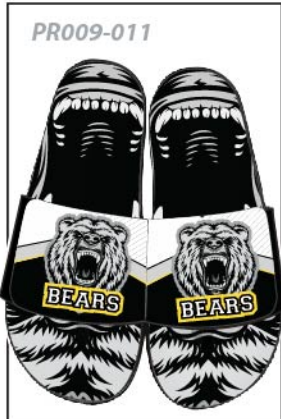

GRAPHIC SLIDE VELCRO : PR009S

Customizable strap & footbed (full color direct print graphics)

Adjustable velcro strap with comfort foam padding

Molded EVA footbed with printing

Pick between white (PR009SW) or black (PR009SB) bottom, lining & stitching.

Add names or numbers

DUAL SIZES AVAILABLE (Y10/11 - M15/16)

PICK YOUR STYLE ↓

MENS					M5-6	M7-8	M9-10	M11-12	M13-14	M15-16
WOMENS				W4-5	W6-7	W8-9	W10-11			
YOUTH	Y10-11	Y12-13	Y1-2	Y3-4	Y5-6					

GRAPHIC SLIDE VELCRO

PR009S

PICK YOUR STYLE ↓

MENS					M5-6	M7-8	M9-10	M11-12	M13-14	M15-16
WOMENS				W4-5	W6-7	W8-9	W10-11			
YOUTH	Y10-11	Y12-13	Y1-2	Y3-4	Y5-6					

PRO095

STARTING A FULL CUSTOM REQUEST

1. **PICK THE STYLE**
CHOOSE A DESIGN FROM ALL STYLES (OR SEND YOUR OWN)
2. **AREAS TO CUSTOMIZE**
SEE BELOW