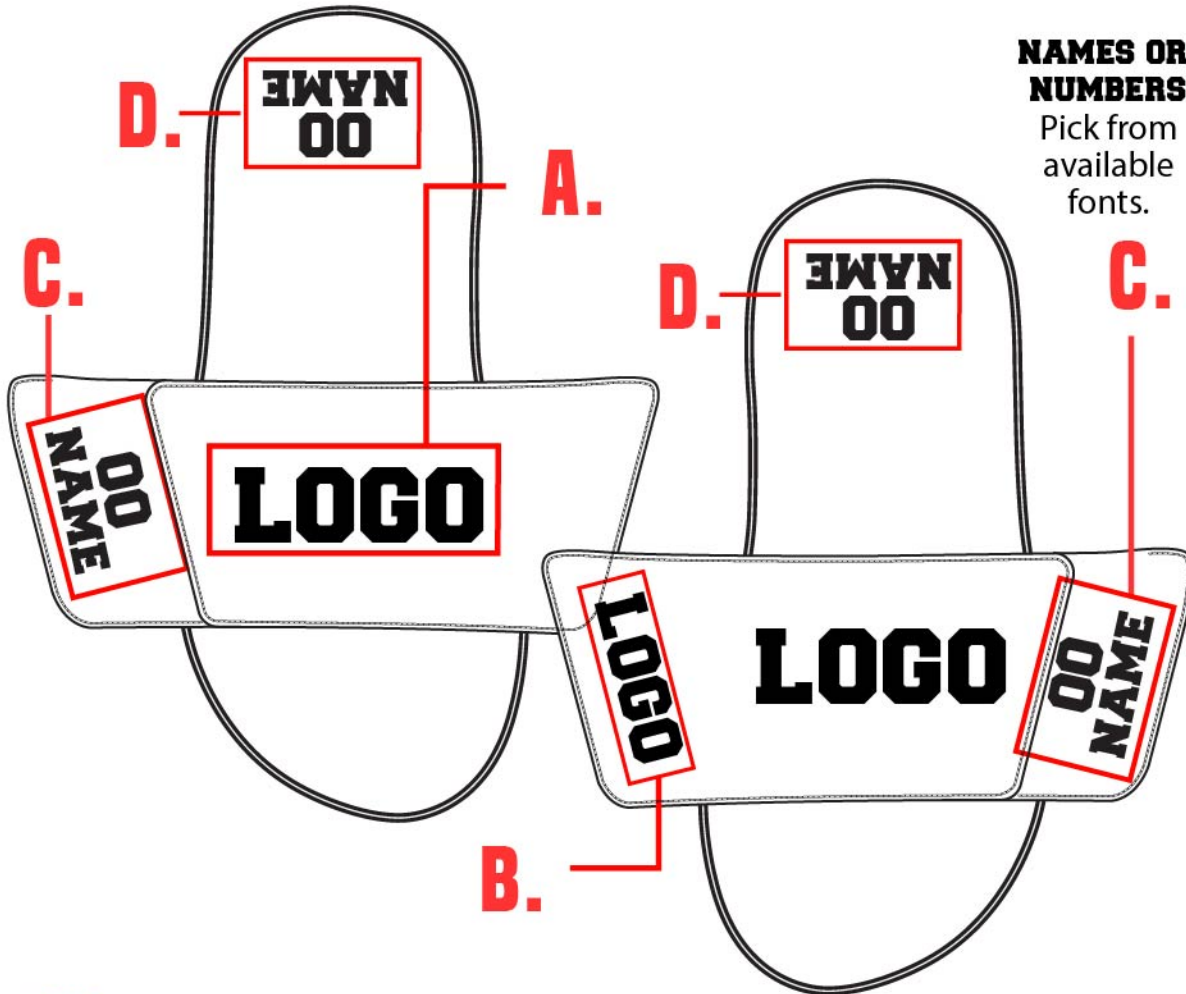

STARTING A FULL CUSTOM REQUEST

1. **PICK THE STYLE**
  CHOOSE A DESIGN FROM ALL STYLES (OR SEND YOUR OWN)
2. **AREAS TO CUSTOMIZE**
  SEE BELOW

- A. MAIN LOGO CENTERED   B. SUB LOGO/BRANDING ON INSIDE FOOT
  C. NAMES & NUMBERS ON SIDE   D. NAMES, NUMBERS OR LOGOS ON HEEL