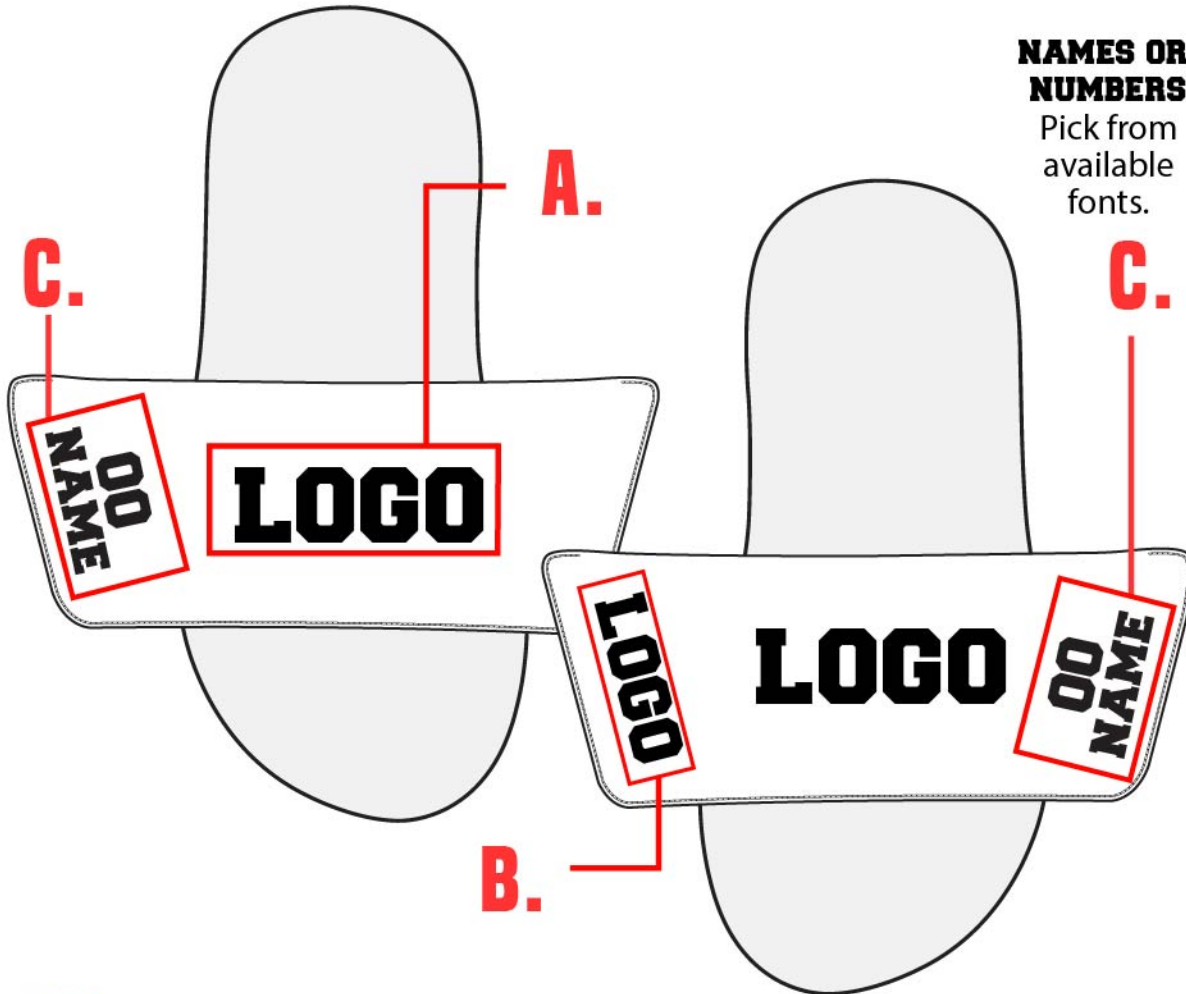

## GRAPHIC SLIDE VELCRO : PR009

Customizable strap (full color direct print graphics)

Adjustable velcro strap with comfort foam padding

Molded EVA footbed

Pick between white (PR009W) or black (PR009B) bottom, lining & stitching.

## GRAPHIC SLIDE VELCRO

PR009

PICK YOUR STYLE ↓

MENS					M5-6	M7-8	M9-10	M11-12	M13-14	M15-16
WOMENS				W4-5	W6-7	W8-9	W10-11			
YOUTH	Y10-11	Y12-13	Y1-2	Y3-4	Y5-6					

PRO09

## STARTING A FULL CUSTOM REQUEST

1. **PICK THE STYLE**  
CHOOSE A DESIGN FROM ALL STYLES (OR SEND YOUR OWN)
2. **AREAS TO CUSTOMIZE**  
SEE BELOW

- A. MAIN LOGO CENTERED    B. SUB LOGO/BRANDING ON INSIDE FOOT  
C. NAMES & NUMBERS ON SIDE    D. NAMES, NUMBERS OR LOGOS ON HEEL

**F006**  
**ALDO**  
1234567890

**F007**  
**PHOSPHATE**  
1234567890

**F008**  
**VIRIDIAN**  
1234567890

**F009**  
**AMERICAN**  
1234567890

**F010**  
*Hoodson*  
1234567890

3. **ALL YOU NEED TO DO IS PROVIDE A SPREAD SHEET WITH WHAT NUMBERS OR NAMES THAT YOU WANT ON EACH SIZE THAT YOU NEED THEM ON AND WE WILL GET TO WORK! IT IS EASY AND FUN TO ADD TO YOUR ITEMS.**