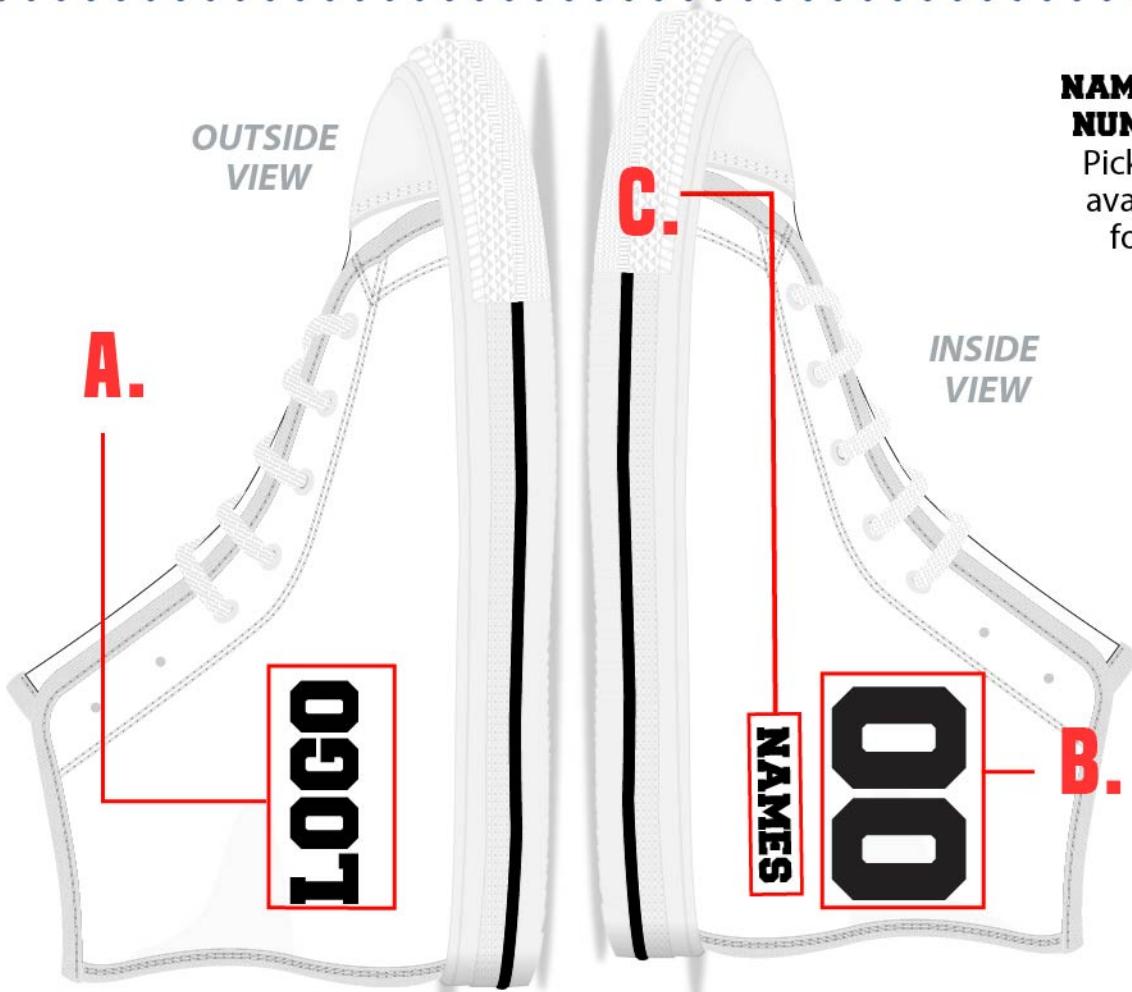

CANVAS HIGH : PR013

Customizable exterior and footbed (full color sublimated graphics)

Durable polyester canvas and foam footbed

High top lace up construction

Pick between white (PR013W) or black (PR013B) lining, laces & bottom

PICK YOUR STYLE ↓

MENS							M5	M6	M7	M8	M9	M10	M11	M12	M13-14
WOMENS						W5	W6	W7	W8	W9	W10	W11	W12	W13	
YOUTH	Y12	Y13	Y1	Y2	Y3	Y4	Y5	Y6							

PRO13

STARTING A FULL CUSTOM REQUEST

1. **PICK THE STYLE**
CHOOSE A DESIGN FROM ALL STYLES (OR SEND YOUR OWN)
2. **AREAS TO CUSTOMIZE**
SEE BELOW

- A. MAIN LOGO ON OUTSIDE
- B. NUMBER ON INSIDE
- C. NAMES OR NUMBERS INSIDE

NAMES OR NUMBERS
Pick from available fonts.

F001
COLLEGE BLK
1234567890

F002
AERO
1234567890

F003
CRUSADER
234567890

F004
ARENO
1234567890