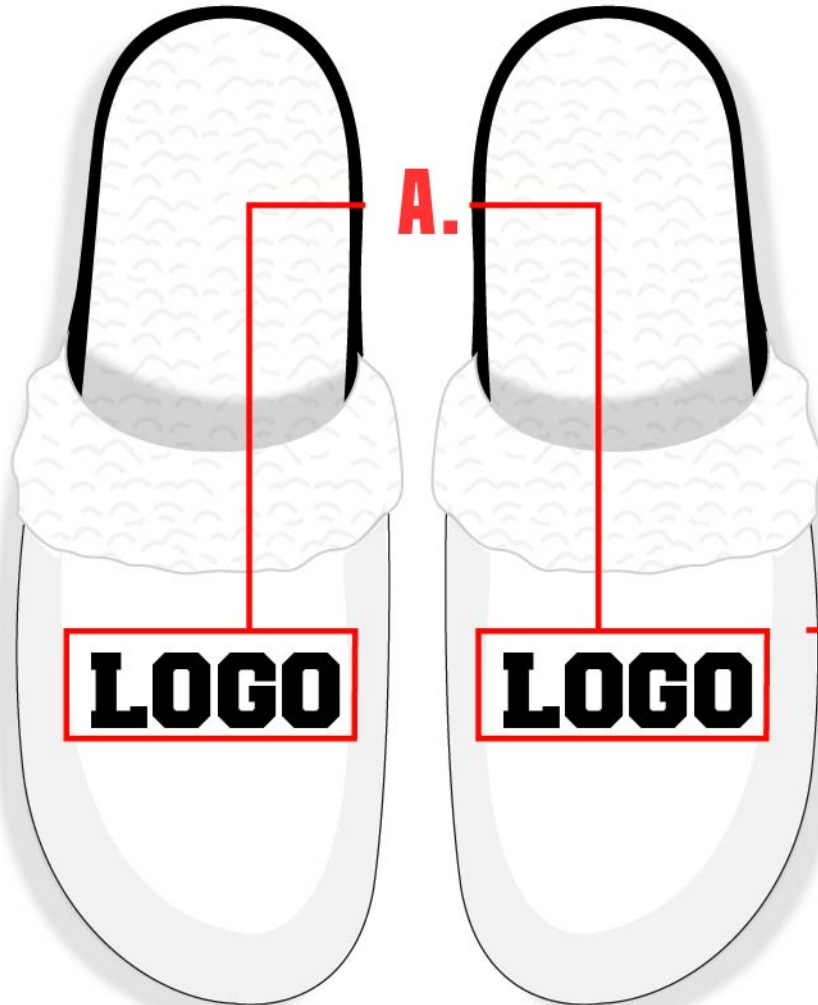

STARTING A FULL CUSTOM REQUEST

1. **PICK THE STYLE**
  CHOOSE A DESIGN FROM ALL STYLES (OR SEND YOUR OWN)
2. **AREAS TO CUSTOMIZE**
  SEE BELOW

A. LOGOS OR NUMBERS ON UPPER   **B. NAMES FIT WELL ON SIDE**