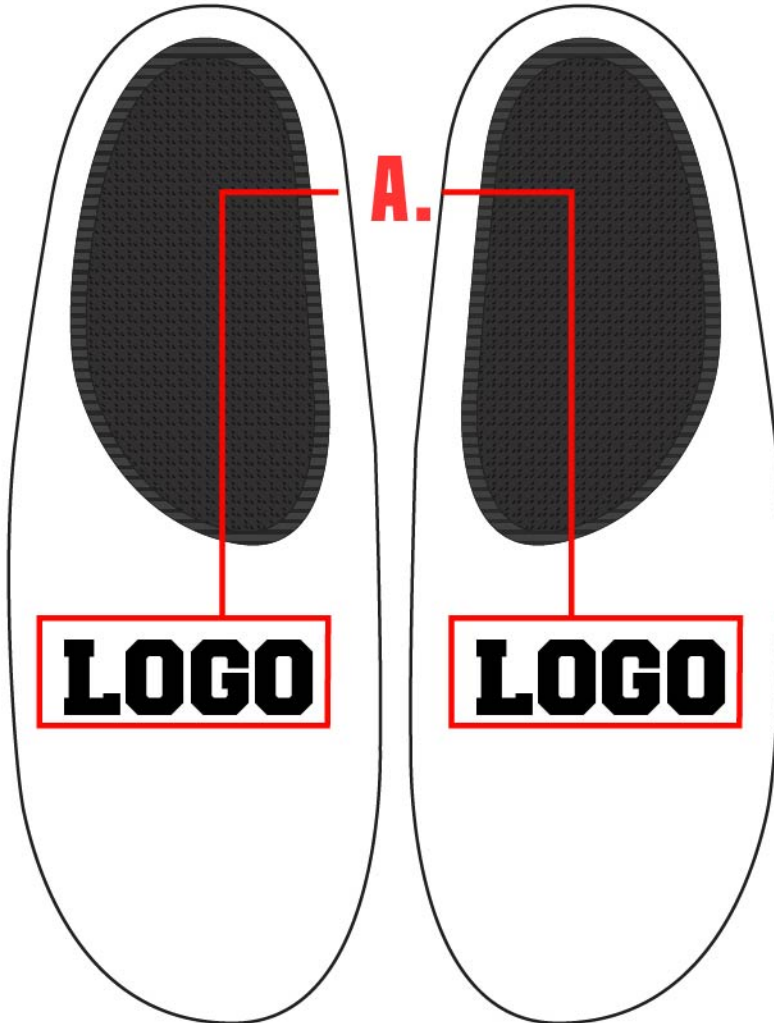

Add names or numbers

DUAL SIZES AVAILABLE (Y10/11 - M13/14)

PICK YOUR STYLE ↓

MENS					M5-6	M7-8	M9-10	M11-12	M13-14
WOMENS				W4-5	W6-7	W8-9	W10-11		
YOUTH	Y10-11	Y12-13	Y1-2	Y3-4	Y5-6				

COZY SLIPPER PR053

PICK YOUR STYLE ↓

MENS					M5-6	M7-8	M9-10	M11-12	M13-14	M15-16
WOMENS				W4-5	W6-7	W8-9	W10-11			
YOUTH	Y10-11	Y12-13	Y1-2	Y3-4	Y5-6					

PRO53

STARTING A FULL CUSTOM REQUEST

1. **PICK THE STYLE**
CHOOSE A DESIGN FROM ALL STYLES (OR SEND YOUR OWN)
2. **AREAS TO CUSTOMIZE**
SEE BELOW

A. LOGOS OR NUMBERS ON UPPER **B. NAMES FIT WELL ON SIDE**

NAMES OR NUMBERS
Pick from available fonts.

F001
COLLEGE BLK
1234567890

F002
AERO
1234567890

F003
CRUSADER
234567890

F004
ARENO
1234567890

F005
BLOCKTASTIC
1234567890

F006
ALDO
1234567890

F007
PHOSPHATE
1234567890

F008
VIRIDIAN
1234567890

F009
AMERICAN
1234567890

F010
Hoodson
1234567890

3. **ALL YOU NEED TO DO IS PROVIDE A SPREAD SHEET WITH WHAT NUMBERS OR NAMES THAT YOU WANT ON EACH SIZE THAT YOU NEED THEM ON AND WE WILL GET TO WORK! IT IS EASY AND FUN TO ADD TO YOUR ITEMS.**