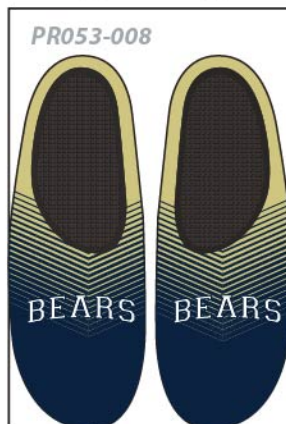

COZY SLIPPER : PR053

Customizable upper (full color sublimated graphics)

Slip on construction with durable outsole

Comfort foam footbed and soft lining

Pick between white (PR053W), black (PR053B), or (PR053T) Tan lining

Add names or numbers

DUAL SIZES AVAILABLE (Y10/11 - M13/14)

PICK YOUR STYLE ↓

MENS					M5-6	M7-8	M9-10	M11-12	M13-14
WOMENS				W4-5	W6-7	W8-9	W10-11		
YOUTH	Y10-11	Y12-13	Y1-2	Y3-4	Y5-6				

COZY SLIPPER PR053

PICK YOUR STYLE ↓

MENS					M5-6	M7-8	M9-10	M11-12	M13-14	M15-16
WOMENS				W4-5	W6-7	W8-9	W10-11			
YOUTH	Y10-11	Y12-13	Y1-2	Y3-4	Y5-6					

PRO53

STARTING A FULL CUSTOM REQUEST

1. **PICK THE STYLE**
CHOOSE A DESIGN FROM ALL STYLES (OR SEND YOUR OWN)
2. **AREAS TO CUSTOMIZE**
SEE BELOW