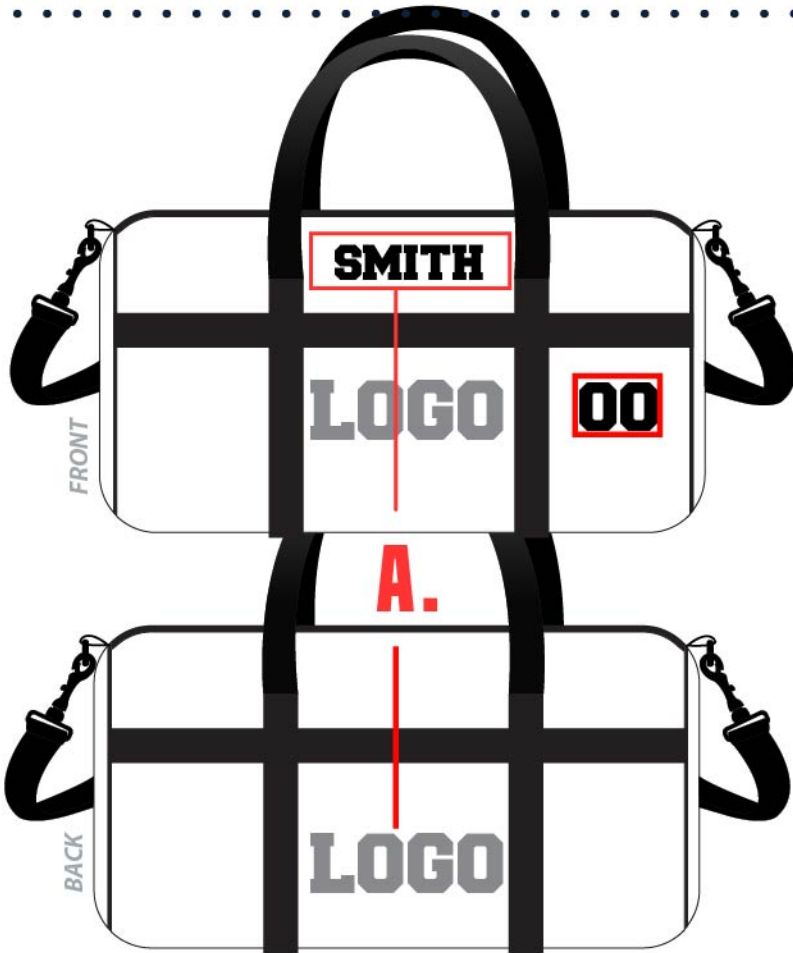

TRAVEL BAG : PR077

Customizable all around (full color sublimated graphics)

Durable polyester

Large compartment construction with inside pocket

Pick between white (PR077W) or black (PR077B) binding & stitching.

Removeable shoulder strap

Add names or numbers

SM, MD & L size available

PICK YOUR STYLE ↓

AVAILABLE SIZES: SM: 9.5" H x 9.5" W x 17" L MD: 12" H x 12" W x 24" L LG: 16" H x 16" W x 30" L

TRAVEL BAG PR077

PICK YOUR STYLE ↓

AVAILABLE SIZES: SM: 9.5" H x 9.5" W x 17" L MD: 12" H x 12" W x 24" L LG: 16" H x 16" W x 30" L

PR077

STARTING A FULL CUSTOM REQUEST

1. **PICK THE STYLE**
CHOOSE A DESIGN FROM ALL STYLES (OR SEND YOUR OWN)
2. **AREAS TO CUSTOMIZE**
SEE BELOW

A. FULL FRONT LOGO, NAME & NUMBERS **B. NUMBERS ON BOTH ENDS**

NUMBERS
Pick from available fonts.

F001
COLLEGE BLK
1234567890

F002
AERO
1234567890

F003
CRUSADER
234567890

F004
ARENO
1234567890

F005
BLOCKTASTIC
1234567890