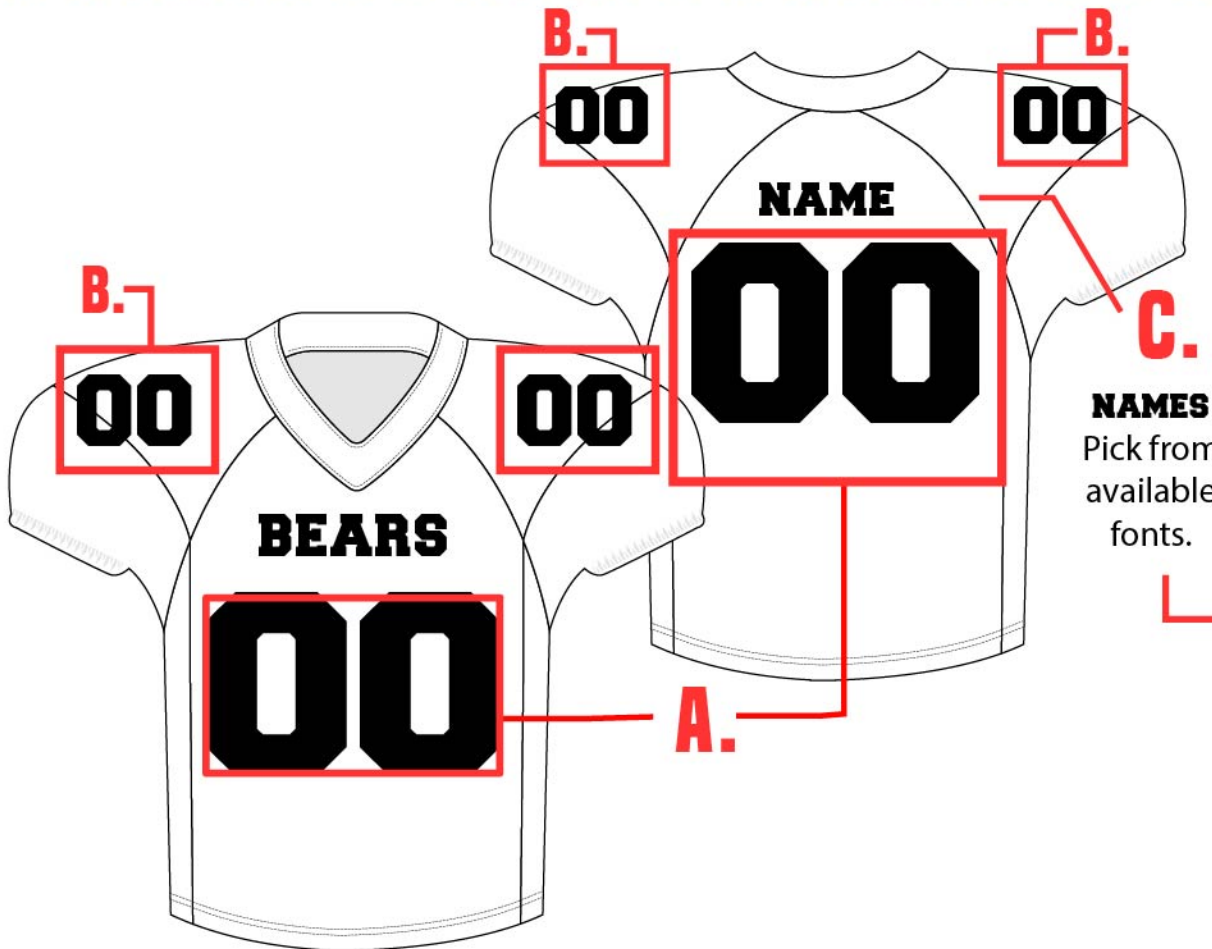

STARTING A FULL CUSTOM REQUEST

1. **PICK THE STYLE**
  CHOOSE A DESIGN FROM ALL STYLES (OR SEND YOUR OWN)
2. **AREAS TO CUSTOMIZE**
  SEE BELOW

A. LARGE FRONT AND OR BACK NUMBER B. SIDES OR TOP OF SHOULDER C. NAMES ON BACK