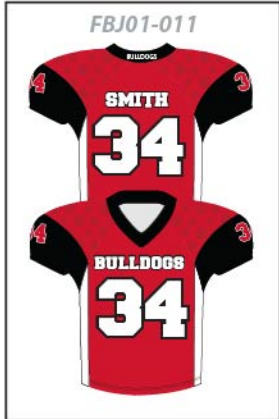

FOOTBALL JERSEY

FBJ01

PICK YOUR STYLE ↓

UNISEX – YOUTH AND ADULT

SIZE SPECS – UPDATED 12.03.01 - INCHES

STANDARD AREAS OF MEASUREMENT	YXS 4-5Y	YS 6-7Y	YM 8-9Y	YL 10-12Y	YXL 14-16Y	XS	S	M	L	XL	2XL	3XL	4XL	5XL
BODY LENGTH – FRONT (INCHES)	19.00	20.00	21.00	23.00	25.00	26.50	27.25	28.50	29.50	30.50	31.75	32.75	33.75	34.75
AROUND CHEST - UNDER ARMS (INCHES)	23.00	25.00	26.50	28.00	30.00	33.25	35.25	37.75	41.00	44.75	49.00	53.75	58.50	63.00
AROUND WAIST (INCHES)	22.00	23.00	25.00	27.00	29.00	28.25	30.50	33.13	36.50	40.25	44.75	49.75	54.75	58.75
AROUND HIP – FRONT (INCHES)	24.00	26.00	27.00	29.00	32.00	32.75	35.00	37.75	40.75	44.00	47.50	51.25	55.00	58.75
LONG SLEEVE LENGTH (INCHES)	23.50	24.50	25.50	26.50	27.50	33.00	34.00	35.00	36.50	37.00	38.00	38.50	39.00	39.50
TALL BODY LENGTH														
TALL +2" TO BODY LENGTH (INCHES)	21	22	23	25	27	26.5	29.25	30.5	31.5	32.5	33.75	34.75	35.75	36.75
TALL +4" TO BODY LENGTH (INCHES)	23	24	25	27	29	30.5	31.25	32.5	33.5	34.5	35.75	36.75	37.75	38.75
TALL ARM LENGTH														
TALL +2" TO ARM LENGTH (INCHES)	25.5	26.5	27.5	28.5	29.5	35	36	37	38.5	39	40	40.5	41	41.5
TALL +4" TO ARM LENGTH (INCHES)	27.5	28.5	29.5	30.5	31.5	37	38	39	40.5	41	42	42.5	43	43.5