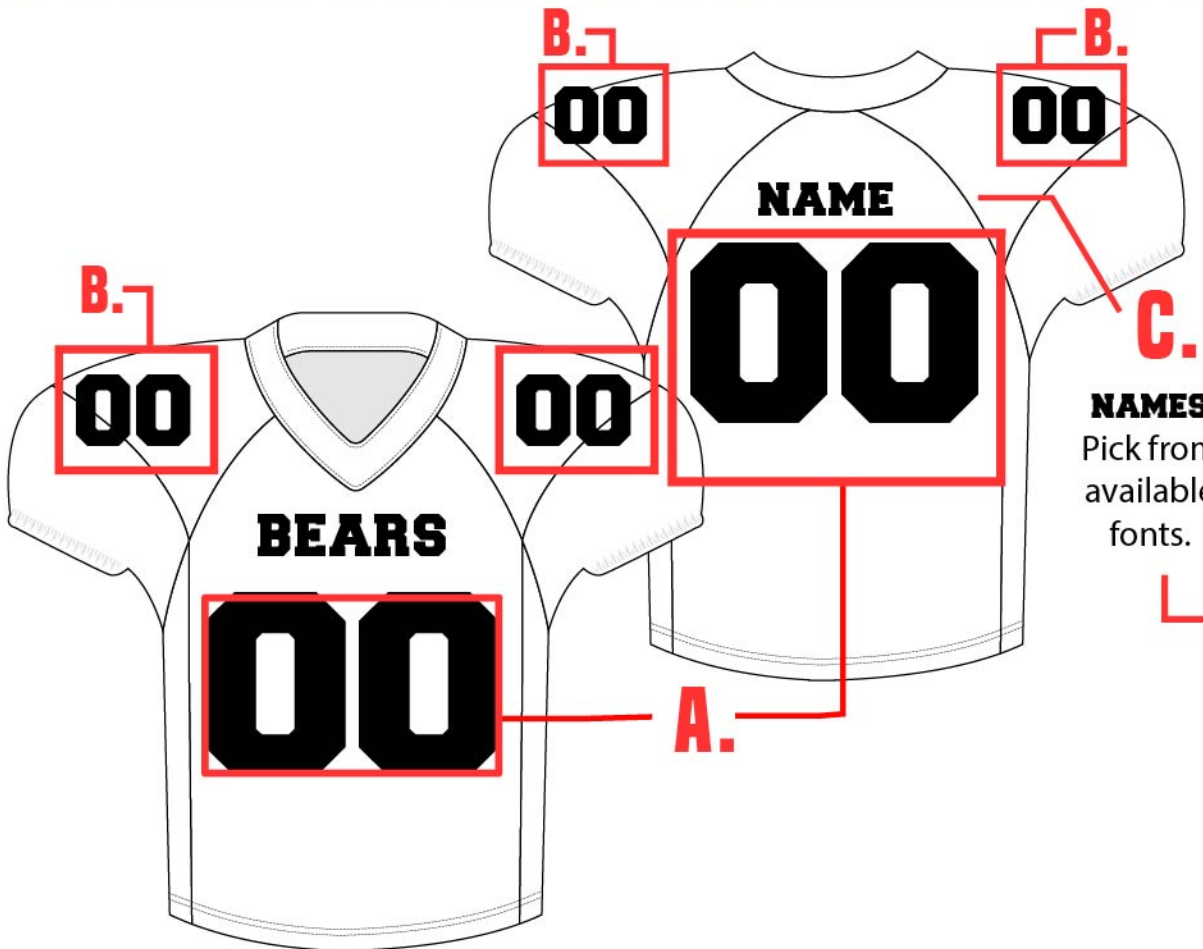

STARTING A FULL CUSTOM REQUEST

1. **PICK THE STYLE**
  CHOOSE A DESIGN FROM ALL STYLES (OR SEND YOUR OWN)
2. **AREAS TO CUSTOMIZE**
  SEE BELOW

A. LARGE FRONT AND OR BACK NUMBER B. SIDES OR TOP OF SHOULDER C. NAMES ON BACK