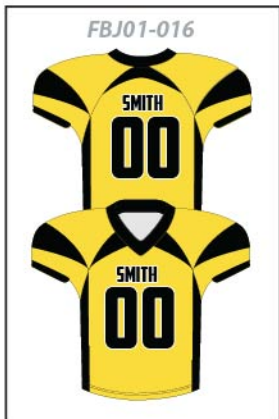

FOOTBALL JERSEY

FBJ01

PICK YOUR STYLE ↓

UNISEX – YOUTH AND ADULT

SIZE SPECS – UPDATED 12.03.01 - INCHES

STANDARD AREAS OF MEASUREMENT	YXS 4-5Y	YS 6-7Y	YM 8-9Y	YL 10-12Y	YXL 14-16Y	XS	S	M	L	XL	2XL	3XL	4XL	5XL
BODY LENGTH – FRONT (INCHES)	19.00	20.00	21.00	23.00	25.00	26.50	27.25	28.50	29.50	30.50	31.75	32.75	33.75	34.75
AROUND CHEST - UNDER ARMS (INCHES)	23.00	25.00	26.50	28.00	30.00	33.25	35.25	37.75	41.00	44.75	49.00	53.75	58.50	63.00
AROUND WAIST (INCHES)	22.00	23.00	25.00	27.00	29.00	28.25	30.50	33.13	36.50	40.25	44.75	49.75	54.75	58.75
AROUND HIP – FRONT (INCHES)	24.00	26.00	27.00	29.00	32.00	32.75	35.00	37.75	40.75	44.00	47.50	51.25	55.00	58.75
LONG SLEEVE LENGTH (INCHES)	23.50	24.50	25.50	26.50	27.50	33.00	34.00	35.00	36.50	37.00	38.00	38.50	39.00	39.50
TALL BODY LENGTH														
TALL +2" TO BODY LENGTH (INCHES)	21	22	23	25	27	26.5	29.25	30.5	31.5	32.5	33.75	34.75	35.75	36.75
TALL +4" TO BODY LENGTH (INCHES)	23	24	25	27	29	30.5	31.25	32.5	33.5	34.5	35.75	36.75	37.75	38.75
TALL ARM LENGTH														
TALL +2" TO ARM LENGTH (INCHES)	25.5	26.5	27.5	28.5	29.5	35	36	37	38.5	39	40	40.5	41	41.5
TALL +4" TO ARM LENGTH (INCHES)	27.5	28.5	29.5	30.5	31.5	37	38	39	40.5	41	42	42.5	43	43.5