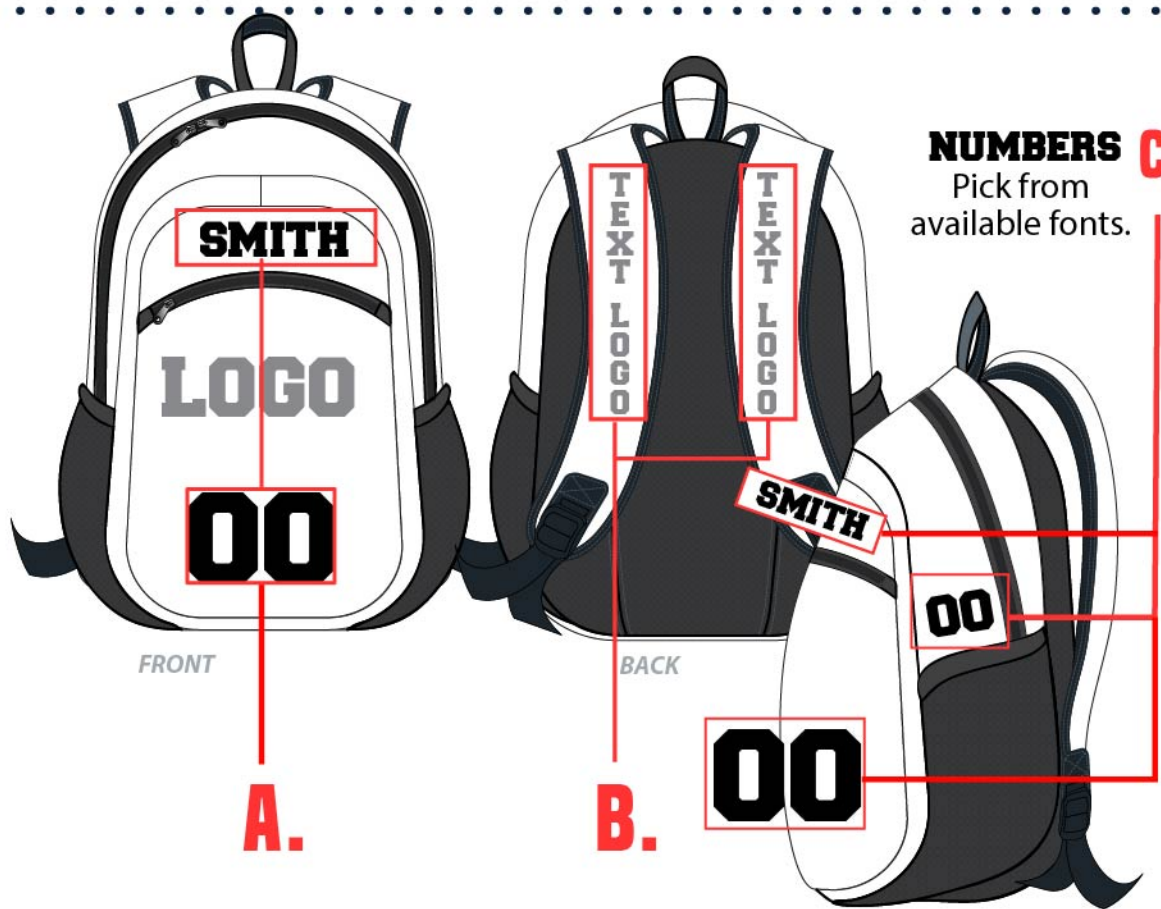

SPORT BACKPACK : PR062

- Customizable all around (full color sublimated graphics)
- Durable polyester
- Two compartment construction with side pockets
- Pick between white (PR062W) or black (PR062B) binding & stitching.
- Padded back for extra comfort
- Add names or numbers
- One size available

PICK YOUR STYLE ↓

SIZES AVAILABLE: 18" H X 12" W X 8" D

SPORT BACKPACK PR062

PICK YOUR STYLE ↓

SIZES AVAILABLE: 18" H X 12" W X 8" D

PR062

STARTING A FULL CUSTOM REQUEST

1. **PICK THE STYLE**
CHOOSE A DESIGN FROM ALL STYLES (OR SEND YOUR OWN)
2. **AREAS TO CUSTOMIZE**
SEE BELOW

A. FULL FRONT LOGO, NAME & NUMBERS **B. TEXT LOGO ON STRAPS**
C. NAMES & NUMBERS FRONT/ NUMBERS ON SIDE

F001
COLLEGE BLK
1234567890

F002
AERO
1234567890

F003
CRUSADER
234567890

F004
ARENO
1234567890

F005
BLOCKTASTIC
1234567890

F006
ALDO
1234567890

F007
PHOSPHATE
1234567890

F008
VIRIDIAN
1234567890

F009
AMERICAN
1234567890

F010
Hoodson
1234567890

3. **ALL YOU NEED TO DO IS PROVIDE A SPREAD SHEET WITH WHAT NUMBERS/NAMES THAT YOU WANT ON EACH SIZE THAT YOU NEED THEM ON AND WE WILL GET TO WORK! IT IS EASY AND FUN TO ADD TO YOUR ITEMS.**