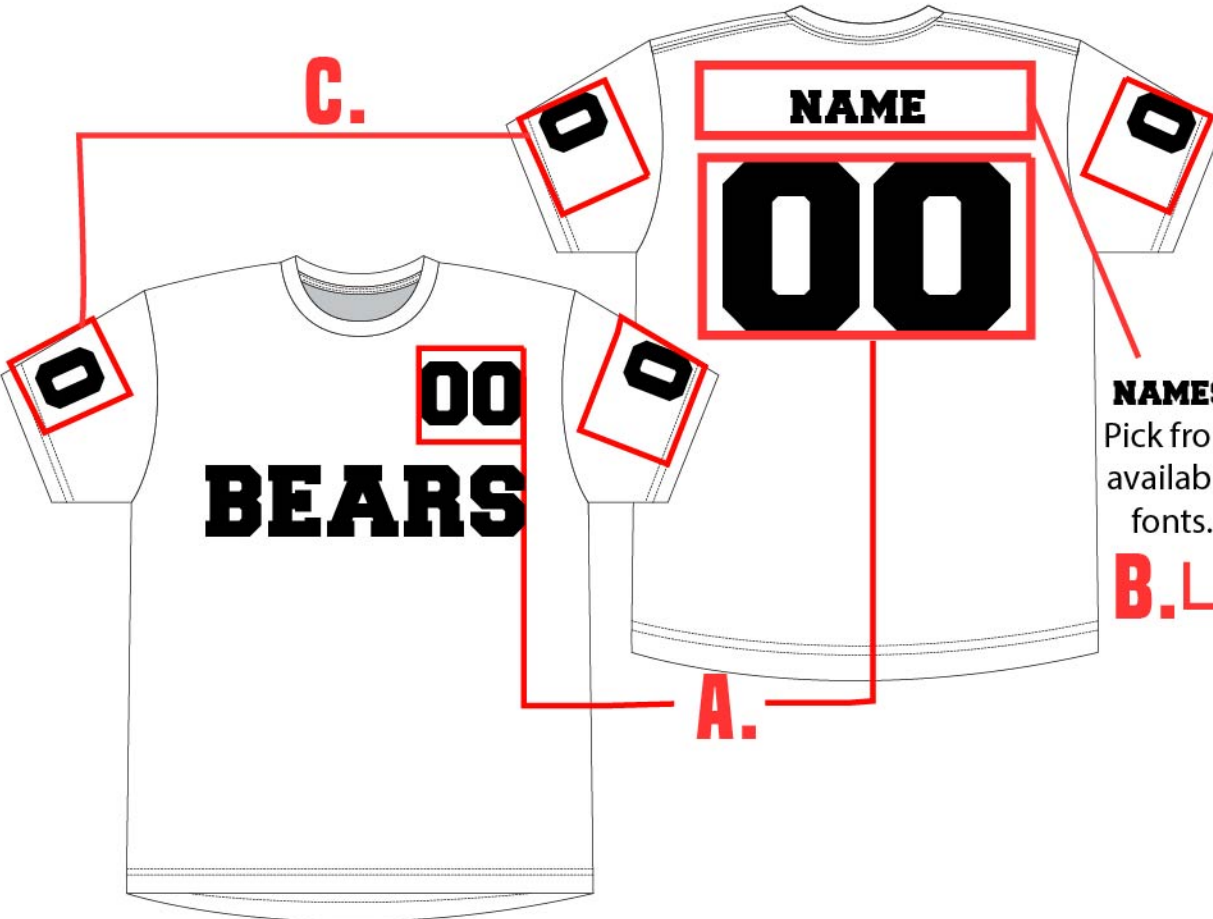

SOCCER CREW NECK JERSEY : SCJ064

Customizable all around (full color sublimated graphics)

Soft lightweight 6oz pinhole mesh polyester

Crew neck construction

Lightweight and breathable

Pick between white (SCJ064W) or black (SCJ064B) stitching.

PICK YOUR STYLE ↓

SOCCER CREW NECK JERSEY SCJ064

UNISEX – YOUTH AND ADULT	SIZE SPECS – UPDATED 12.03.01 - INCHES													
STANDARD AREAS OF MEASUREMENT	YXS 4-5Y	YS 6-7Y	YM 8-9Y	YL 10-12Y	YXL 14-16Y	XS	S	M	L	XL	2XL	3XL	4XL	5XL
BODY LENGTH – FRONT (INCHES)	19.00	20.00	21.00	23.00	25.00	26.50	27.25	28.50	29.50	30.50	31.75	32.75	33.75	34.75
AROUND CHEST - UNDER ARMS (INCHES)	23.00	25.00	26.50	28.00	30.00	33.25	35.25	37.75	41.00	44.75	49.00	53.75	58.50	63.00
AROUND WAIST (INCHES)	22.00	23.00	25.00	27.00	29.00	28.25	30.50	33.13	36.50	40.25	44.75	49.75	54.75	58.75
AROUND HIP – FRONT (INCHES)	24.00	25.00	27.00	29.00	32.00	32.75	35.00	37.75	40.75	44.00	47.50	51.25	55.00	58.75
LONG SLEEVE LENGTH (INCHES)	23.50	24.50	25.50	26.50	27.50	33.00	34.00	35.00	36.50	37.00	38.00	38.50	39.00	39.50
TALL BODY LENGTH														
TALL +2" TO BODY LENGTH (INCHES)	21	22	23	25	27	28.5	29.25	30.5	31.5	32.5	33.75	34.75	35.75	36.75
TALL +4" TO BODY LENGTH (INCHES)	23	24	25	27	29	30.5	31.25	32.5	33.5	34.5	35.75	36.75	37.75	38.75
TALL ARM LENGTH														
TALL +2" TO ARM LENGTH (INCHES)	25.5	26.5	27.5	28.5	29.5	35	36	37	38.5	39	40	40.5	41	41.5
TALL +4" TO ARM LENGTH (INCHES)	27.5	28.5	29.5	30.5	31.5	37	38	39	40.5	41	42	42.5	43	43.5

SCJ064

STARTING A FULL CUSTOM REQUEST

1. PICK THE STYLE
CHOOSE A DESIGN FROM ALL STYLES (OR SEND YOUR OWN)
2. AREAS TO CUSTOMIZE
SEE BELOW

A. LOGO & SMALL NUMBER ON FRONT B. NAMES & NUMBERS ON BACK C. NUMBERS ON ARMS

F008
VIRIDIAN
1234567890

F009
AMERICAN
1234567890

F010
Hoodson
1234567890

3. ALL YOU NEED TO DO IS PROVIDE A SPREAD SHEET WITH WHAT NUMBERS/NAMES THAT YOU WANT ON EACH SIZE THAT YOU NEED THEM ON AND WE WILL GET TO WORK! IT IS EASY AND FUN TO ADD TO YOUR ITEMS.