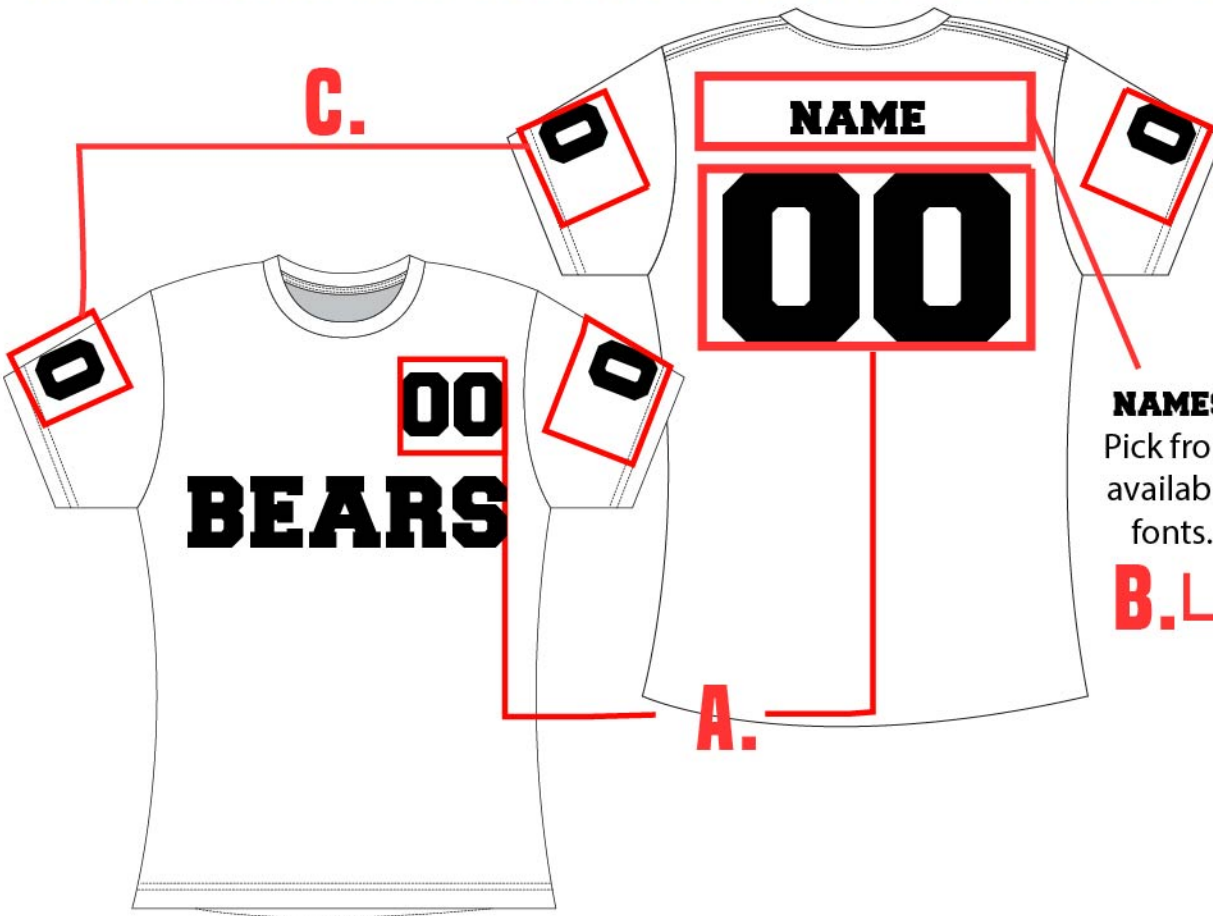

SOCCER CREW NECK JERSEY : SCJ126

Customizable all Around (Full color sublimated graphics)

Pinhole Polyester Mesh - 6.3oz

Crew neck collar

Full color sublimated exterior

Add Names or Numbers

SIZES AVAILABLE (YXS-5XL)

SOCCER CREW NECK JERSEY

SCJ126

PICK YOUR STYLE ↓

LADIES - YOUTH AND ADULT		SIZE SPECS - UPDATED 12.03.01 - INCHES												
STANDARD AREAS OF MEASUREMENT	YXS 4-5Y	YS 6-7Y	YM 8-9Y	YL 10-12Y	YXL 14-16Y	XS	S	M	L	XL	2XL	3XL	4XL	5XL
BODY LENGTH - FRONT (INCHES)	19.00	20.00	21.00	23.00	25.00	23.00	24.50	26.00	27.00	27.50	28.00	28.50	29.00	29.00
AROUND BUST - UNDER ARMS (INCHES)	23.00	25.00	26.50	28.00	30.00	31.00	33.50	36.00	38.75	41.75	45.00	48.00	51.00	54.00
AROUND WAIST (INCHES)	22.00	23.00	25.00	27.00	29.00	25.00	27.50	30.00	32.50	35.50	39.00	42.50	45.50	49.00
AROUND HIP - FRONT (INCHES)	24.00	25.00	27.00	29.00	32.00	34.50	37.00	39.50	42.00	44.75	47.75	50.75	53.75	56.75
LONG SLEEVE LENGTH (INCHES)	23.50	24.50	25.50	26.50	27.50	28.50	29.50	30.50	31.00	31.00	32.00	32.00	33.00	33.00
TALL BODY LENGTH														
TALL +2" TO BODY LENGTH (INCHES)	21	22	23	25	27	25	26.5	28		29.5	30	30.5	31	31
TALL +4" TO BODY LENGTH (INCHES)	23	24	25	27	29	27	28.5	30	31	31.5	32	32.5	33	33
TALL ARM LENGTH														
TALL +2" TO ARM LENGTH (INCHES)	25.5	26.5	27.5	28.5	29.5	30.5	31.5	32.5	33	33	34	34	35	35
TALL +4" TO ARM LENGTH (INCHES)	27.5	28.5	29.5	30.5	31.5	32.5	33.5	34.5	35	35	36	36	37	37

SCJ126

STARTING A FULL CUSTOM REQUEST

1. PICK THE STYLE
CHOOSE A DESIGN FROM ALL STYLES (OR SEND YOUR OWN)
2. AREAS TO CUSTOMIZE
SEE BELOW

A. LOGO & SMALL NUMBER ON FRONT B. NAMES & NUMBERS ON BACK C. NUMBERS ON ARMS