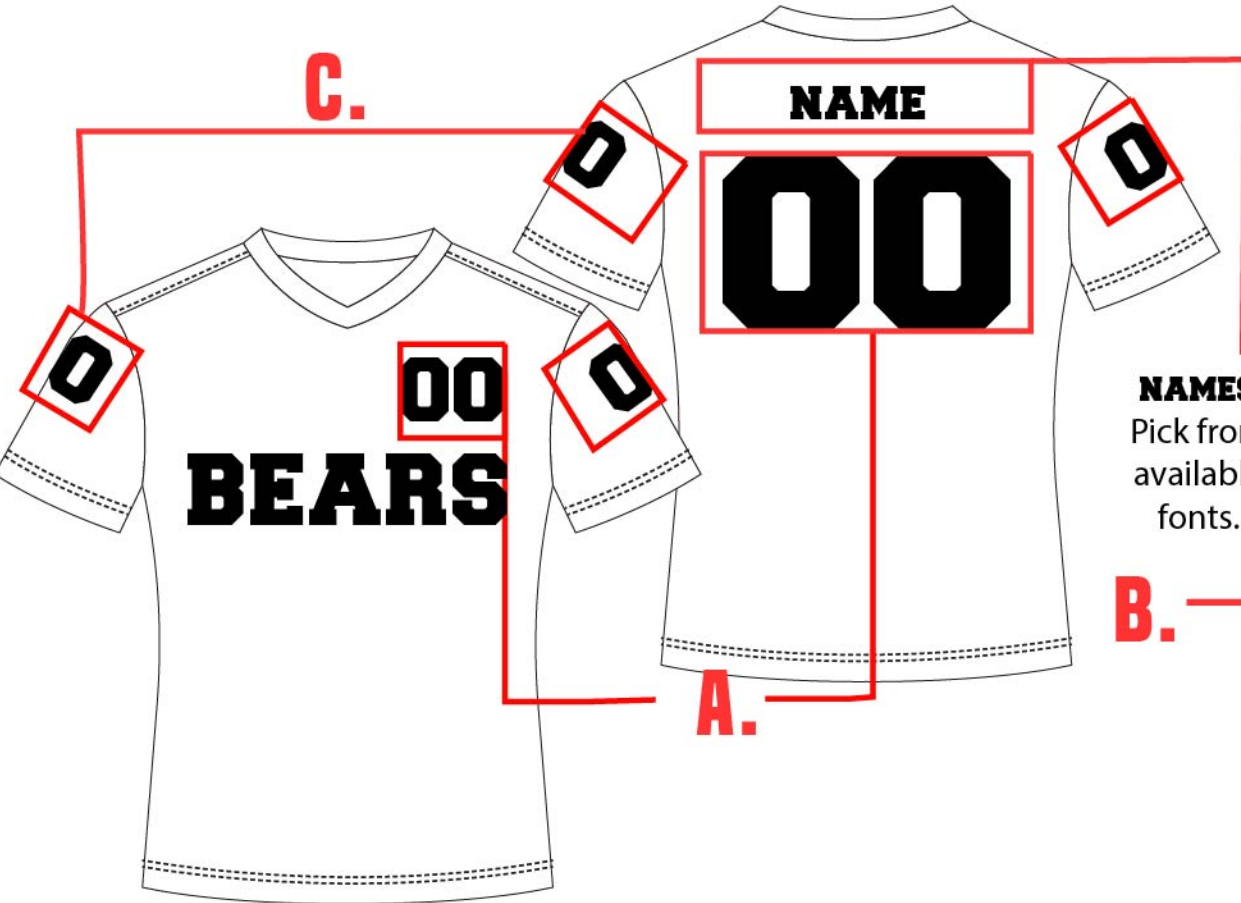

SOCCER V NECK JERSEY : SCJ201

Fully Customizable (Full color sublimated graphics)

Pinhole Polyester Mesh - 6.3oz

V Neck Construction

Lightweight and Comfortable

Add Names or Numbers

SIZES AVAILABLE (YXS-5XL)

PICK YOUR STYLE ↓

SOCCER V NECK JERSEY

SCJ201

UNISEX – YOUTH AND ADULT	SIZE SPECS – UPDATED 12.03.01 - INCHES													
STANDARD AREAS OF MEASUREMENT	YXS 4-5Y	YS 6-7Y	YM 8-9Y	YL 10-12Y	YXL 14-16Y	XS	S	M	L	XL	2XL	3XL	4XL	5XL
BODY LENGTH – FRONT (INCHES)	19.00	20.00	21.00	23.00	25.00	26.50	27.25	28.50	29.50	30.50	31.75	32.75	33.75	34.75
AROUND CHEST - UNDER ARMS (INCHES)	23.00	25.00	26.50	28.00	30.00	33.25	35.25	37.75	41.00	44.75	49.00	53.75	58.50	63.00
AROUND WAIST (INCHES)	22.00	23.00	25.00	27.00	29.00	28.25	30.50	33.13	36.50	40.25	44.75	49.75	54.75	58.75
AROUND HIP – FRONT (INCHES)	24.00	25.00	27.00	29.00	32.00	32.75	35.00	37.75	40.75	44.00	47.50	51.25	55.00	58.75
LONG SLEEVE LENGTH (INCHES)	23.50	24.50	25.50	26.50	27.50	33.00	34.00	35.00	36.50	37.00	38.00	38.50	39.00	39.50
TALL BODY LENGTH														
TALL +2" TO BODY LENGTH (INCHES)	21	22	23	25	27	28.5	29.25	30.5	31.5	32.5	33.75	34.75	35.75	36.75
TALL +4" TO BODY LENGTH (INCHES)	23	24	25	27	29	30.5	31.25	32.5	33.5	34.5	35.75	36.75	37.75	38.75
TALL ARM LENGTH														
TALL +2" TO ARM LENGTH (INCHES)	25.5	26.5	27.5	28.5	29.5	35	36	37	38.5	39	40	40.5	41	41.5
TALL +4" TO ARM LENGTH (INCHES)	27.5	28.5	29.5	30.5	31.5	37	38	39	40.5	41	42	42.5	43	43.5

SCJ201

STARTING A FULL CUSTOM REQUEST

1. PICK THE STYLE
CHOOSE A DESIGN FROM ALL STYLES (OR SEND YOUR OWN)
2. AREAS TO CUSTOMIZE
SEE BELOW

A. LOGO FRONT & SMALL NUMBER B. NAMES & NUMBERS ON BACK C. NUMBERS ON ARMS

F008
VIRIDIAN
1234567890

F009
AMERICAN
1234567890

F010
Hoodson
1234567890

3. ALL YOU NEED TO DO IS PROVIDE A SPREAD SHEET WITH WHAT NUMBERS/NAMES THAT YOU WANT ON EACH SIZE THAT YOU NEED THEM ON AND WE WILL GET TO WORK! IT IS EASY AND FUN TO ADD TO YOUR ITEMS.