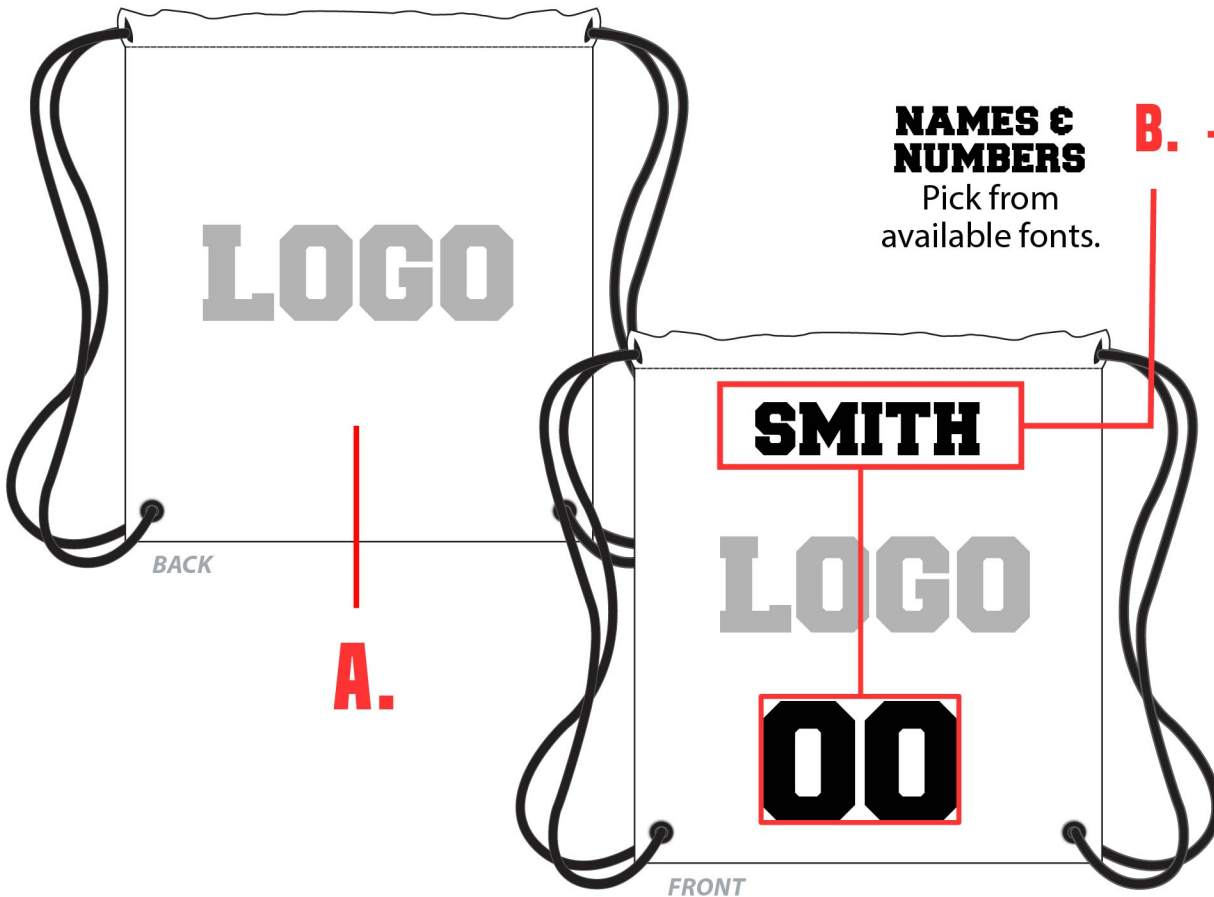

STARTING A FULL CUSTOM REQUEST

1. **PICK THE STYLE**
  CHOOSE A DESIGN FROM ALL STYLES (OR SEND YOUR OWN)
2. **AREAS TO CUSTOMIZE**
  SEE BELOW

A. FULL FRONT LOGO & GRAPHICS

B. NAMES & NUMBERS ON BACK