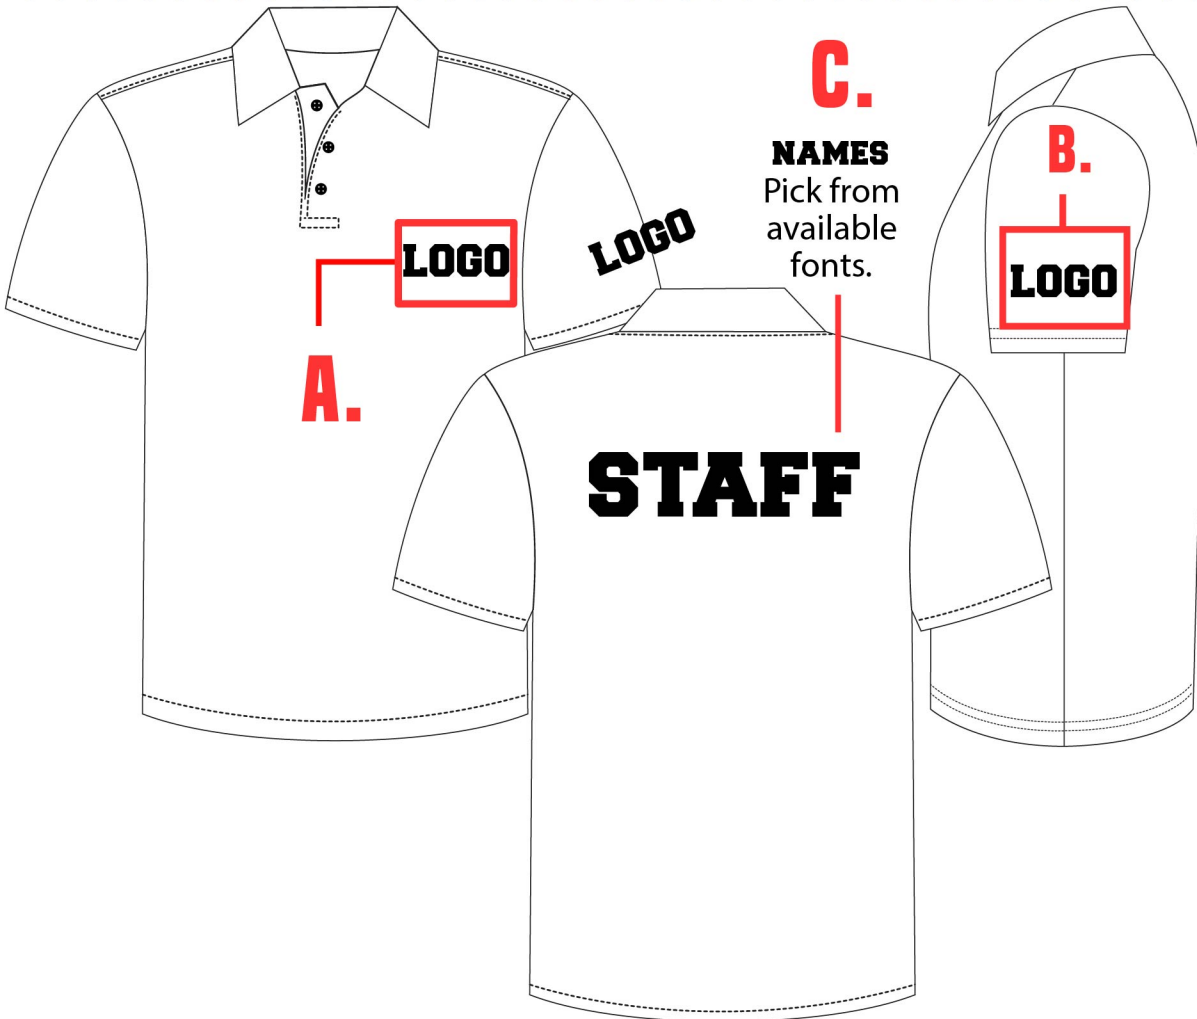

STARTING A FULL CUSTOM REQUEST

1. **PICK THE STYLE**
  CHOOSE A DESIGN FROM ALL STYLES (OR SEND YOUR OWN)
2. **AREAS TO CUSTOMIZE**
  SEE BELOW

- A. SMALL LOGO ON FRONT
- B. NAMES, COACH, STAFF ETC... ON BACK
- C. NAMES, NUMBERS OR LOGOS ON SLEEVES