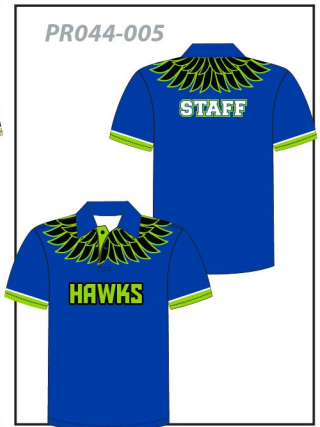

PICK YOUR STYLE ↓