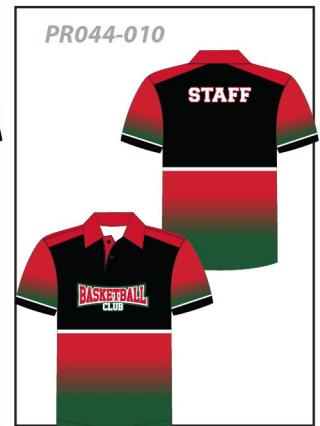

PICK YOUR STYLE ↓