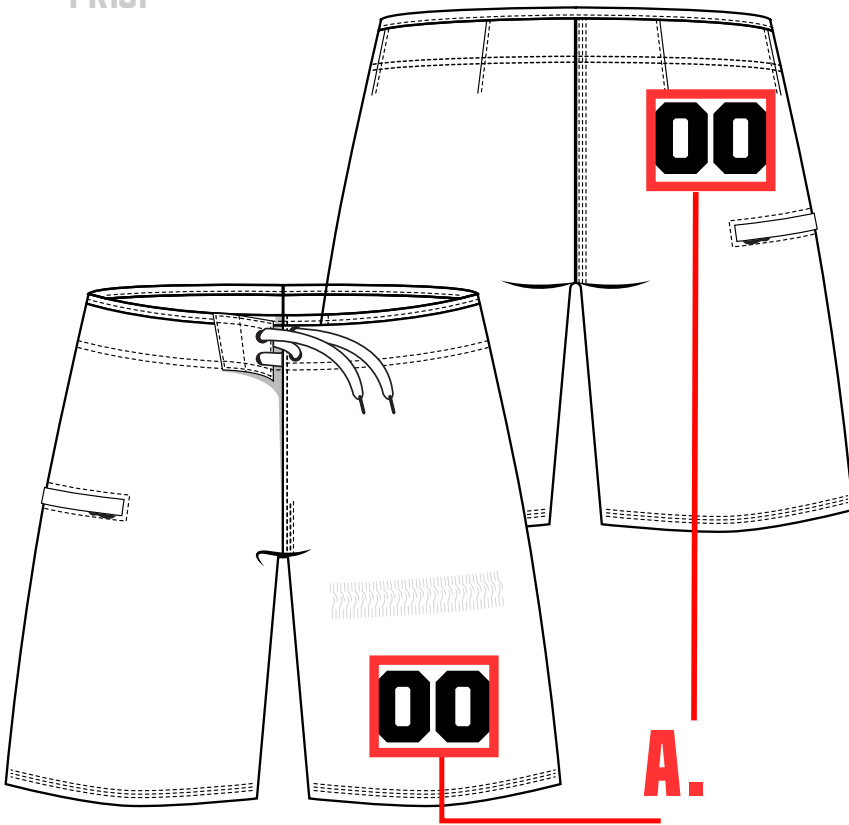

STARTING A FULL CUSTOM REQUEST

1. **PICK THE STYLE**
  CHOOSE A DESIGN FROM ALL STYLES (OR SEND YOUR OWN)
2. **AREAS TO CUSTOMIZE**
  SEE BELOW

A. NUMBER ON FRONT OR BACK HIP

B. NUMBER ON SIDES OF LEGS

PR131