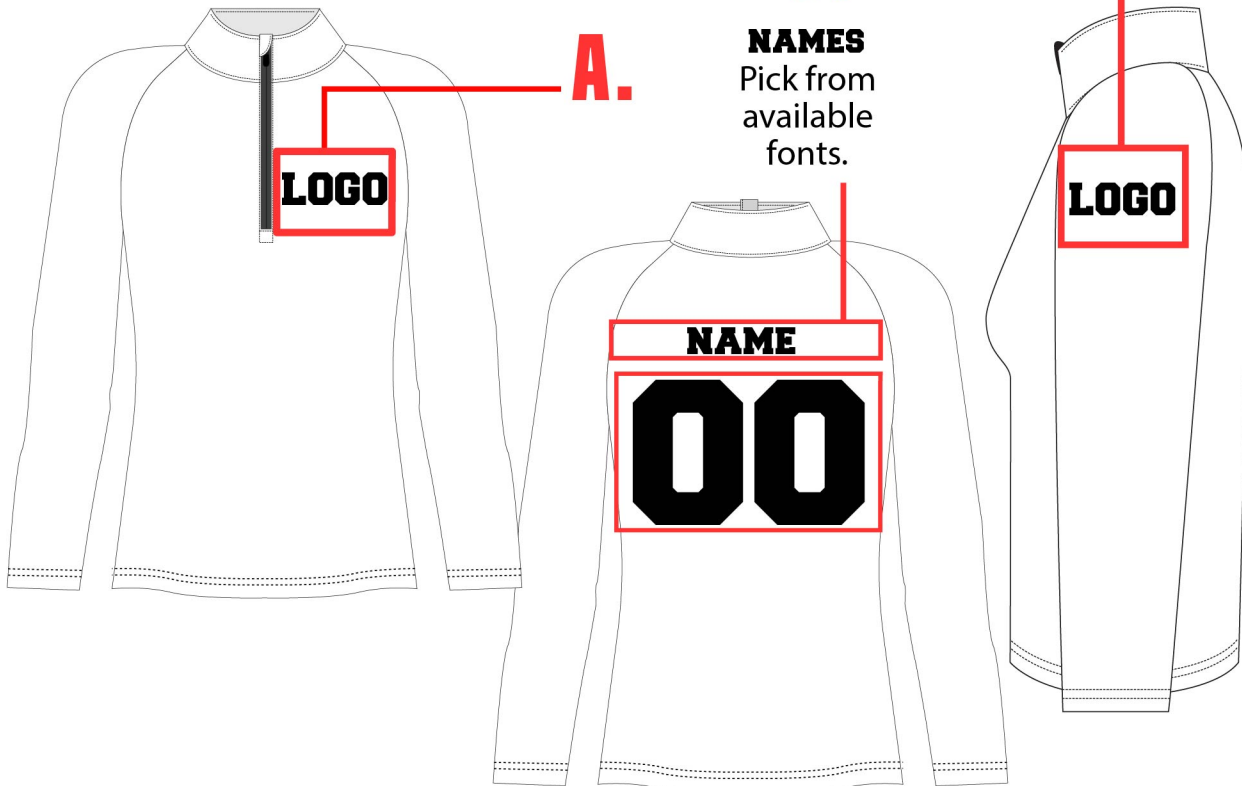

STARTING A FULL CUSTOM REQUEST

1. **PICK THE STYLE**
  CHOOSE A DESIGN FROM ALL STYLES (OR SEND YOUR OWN)
2. **AREAS TO CUSTOMIZE**
  SEE BELOW

- A. SMALL LOGO ON FRONT
- B. NAMES, COACH, STAFF ETC... ON BACK
- C. NAMES, NUMBERS OR LOGOS ON SLEEVES

PR196