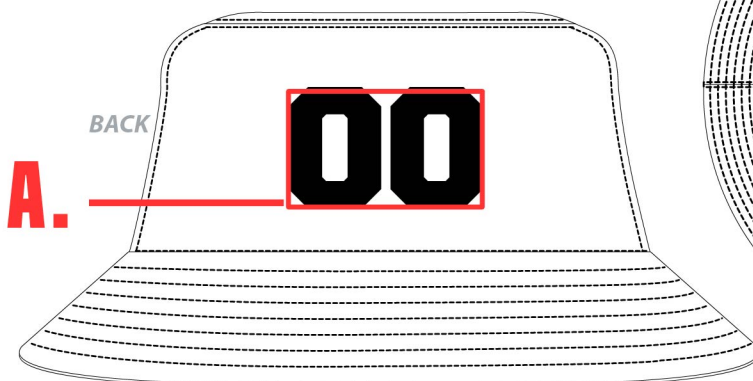

REVERSIBLE BUCKET HAT : PR058R

Customizable all around (full color sublimated graphics)

Reversible 2 n 1 construction

360 Degree Visor For Extra Sun Protection

Pick between white (PR058W) or black (PR058B) binding & stitching.

Add names or numbers

S/M, M/L, & L/XL sizes available

PICK YOUR STYLE ↓

AVAILABLE SIZES S/M - 22.4" AROUND HEAD M/L - 23.2" AROUND HEAD L/XL - 24.0 AROUND HEAD

LIFESTYLE REVERSIBLE BUCKET HAT

PR058R

PICK YOUR STYLE ↓

AVAILABLE SIZES S/M - 22.4" AROUND HEAD M/L - 23.2" AROUND HEAD L/XL - 24.0 AROUND HEAD

PRO58R

STARTING A FULL CUSTOM REQUEST

1. **PICK THE STYLE**
CHOOSE A DESIGN FROM ALL STYLES (OR SEND YOUR OWN)
2. **AREAS TO CUSTOMIZE**
SEE BELOW

A. LARGE FRONT LOGO AREA B. NAMES OR NUMBERS ON BACK C. LOGO OR NUMBER ON TOP

C. NAMES
Pick from available fonts.

- F001**
COLLEGE BLK
1234567890
- F002**
AERO
1234567890
- F003**
CRUSADER
234567890
- F004**
ARENO
1234567890
- F005**
BLOCKTASTIC
1234567890
- F006**
ALDO
1234567890
- F007**
PHOSPHATE
1234567890
- F008**
VIRIDIAN
1234567890
- F009**
AMERICAN
1234567890
- F010**
Hoodson
1234567890