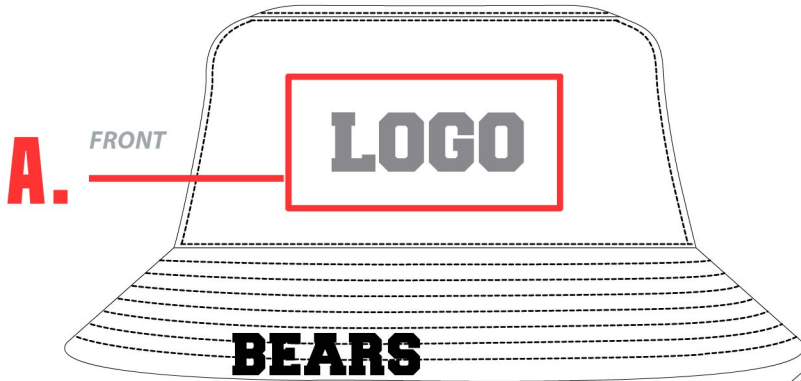

REVERSIBLE BUCKET HAT : PR058R

Customizable all around (full color sublimated graphics)

Reversible 2 n 1 construction

360 Degree Visor For Extra Sun Protection

Pick between white (PR058W) or black (PR058B) binding & stitching.

Add names or numbers

S/M, M/L, & L/XL sizes available

PICK YOUR STYLE ↓

AVAILABLE SIZES S/M - 22.4" AROUND HEAD M/L - 23.2" AROUND HEAD L/XL - 24.0 AROUND HEAD

LIFESTYLE REVERSIBLE BUCKET HAT

PR058R

PICK YOUR STYLE ↓

AVAILABLE SIZES S/M - 22.4" AROUND HEAD M/L - 23.2" AROUND HEAD L/XL - 24.0 AROUND HEAD

PRO58R

STARTING A FULL CUSTOM REQUEST

1. **PICK THE STYLE**
CHOOSE A DESIGN FROM ALL STYLES (OR SEND YOUR OWN)
2. **AREAS TO CUSTOMIZE**
SEE BELOW

A. LARGE FRONT LOGO AREA B. NAMES OR NUMBERS ON BACK C. LOGO OR NUMBER ON TOP

C. NAMES
Pick from available fonts.

- F001**
COLLEGE BLK
1234567890
- F002**
AERO
1234567890
- F003**
CRUSADER
234567890
- F004**
ARENO
1234567890
- F005**
BLOCKTASTIC
1234567890
- F006**
ALDO
1234567890
- F007**
PHOSPHATE
1234567890
- F008**
VIRIDIAN
1234567890
- F009**
AMERICAN
1234567890
- F010**
Hoodson
1234567890