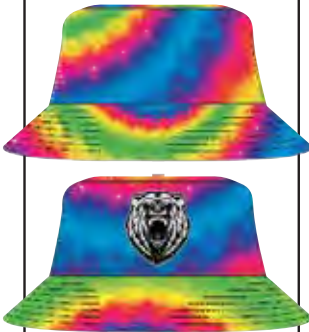

## LIFESTYLE BUCKET HAT

PR058

PICK YOUR STYLE ↓

AVAILABLE SIZES S/M - 22.4" AROUND HEAD M/L - 23.2" AROUND HEAD L/XL - 24.0 AROUND HEAD

## LIFESTYLE BUCKET HAT

PR058

PICK YOUR STYLE ↓

PR058-026

PR058-027

PR058-028

PR058-029

PR058-030

PR058-031

PR058-032

PR058-033

PR058-034

PR058-035

PR058-036

PR058-037

PR058-038

PR058-039

PR058-040

AVAILABLE SIZES S/M - 22.4" AROUND HEAD M/L - 23.2" AROUND HEAD L/XL - 24.0 AROUND HEAD