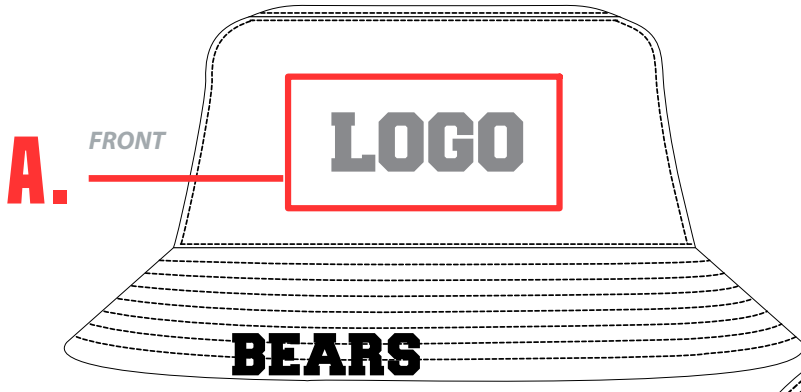

STARTING A FULL CUSTOM REQUEST

1. **PICK THE STYLE**
  CHOOSE A DESIGN FROM ALL STYLES (OR SEND YOUR OWN)
2. **AREAS TO CUSTOMIZE**
  SEE BELOW

A. LARGE FRONT LOGO AREA   **B. NAMES OR NUMBERS ON BACK**   **C. LOGO OR NUMBER ON TOP**