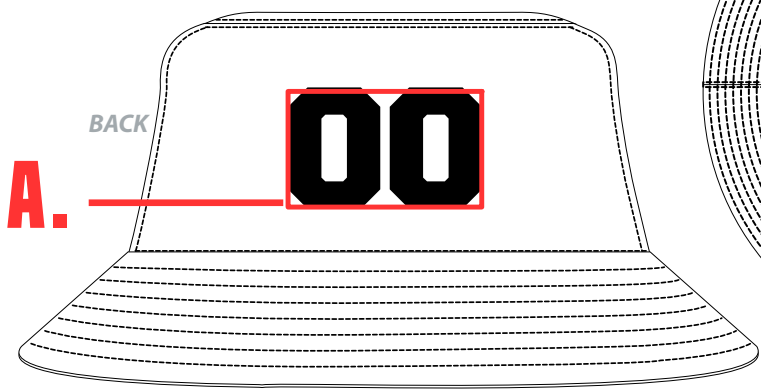

STARTING A FULL CUSTOM REQUEST

1. **PICK THE STYLE**
  CHOOSE A DESIGN FROM ALL STYLES (OR SEND YOUR OWN)
2. **AREAS TO CUSTOMIZE**
  SEE BELOW

A. LARGE FRONT LOGO AREA   **B. NAMES OR NUMBERS ON BACK**   **C. LOGO OR NUMBER ON TOP**