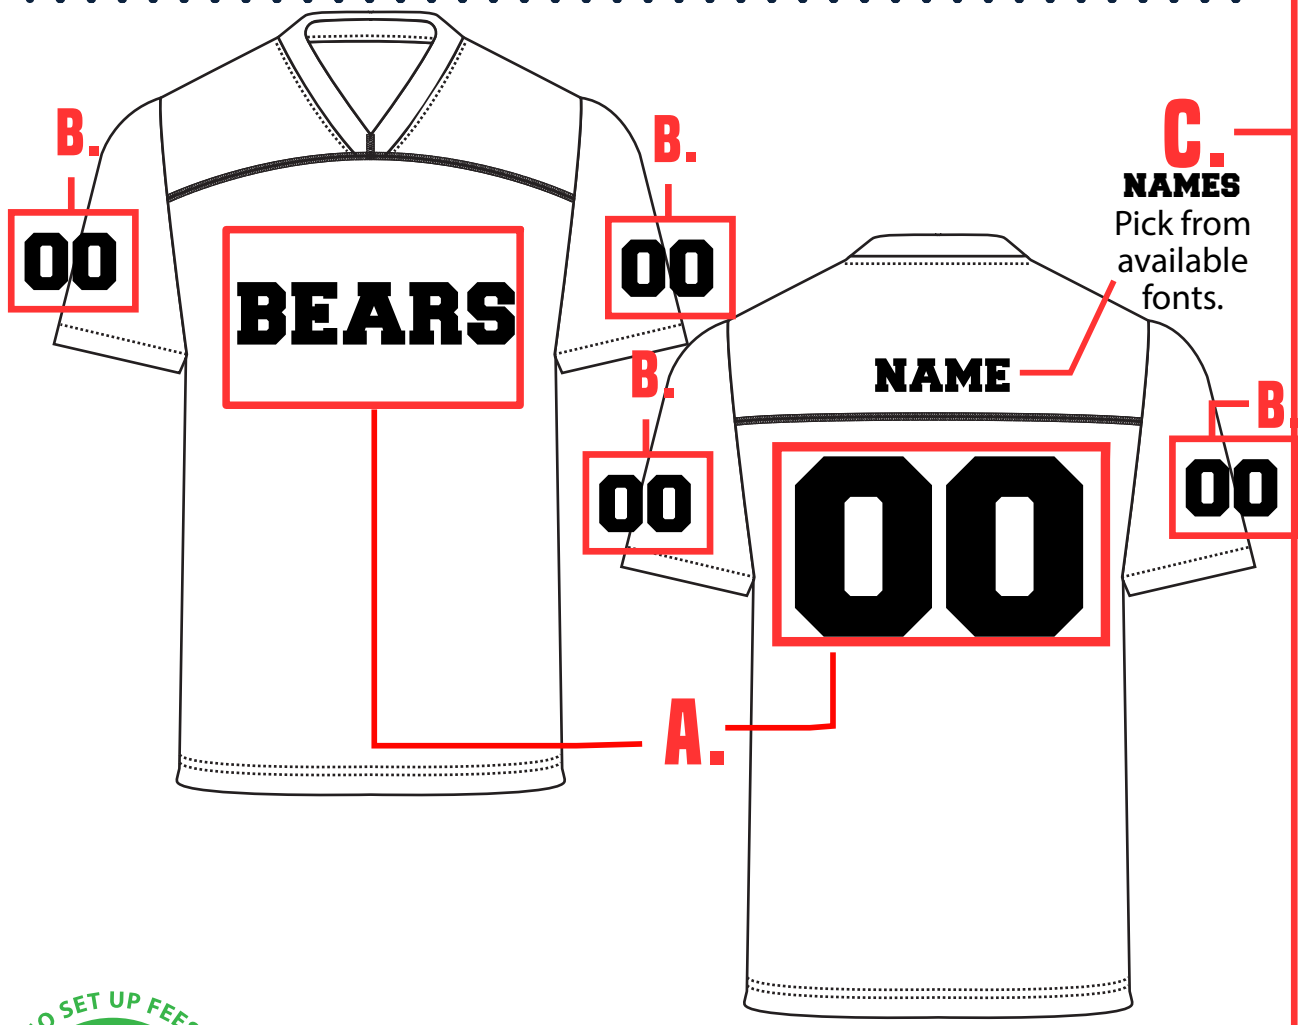

STARTING A FULL CUSTOM REQUEST

1. **PICK THE STYLE**
  CHOOSE A DESIGN FROM ALL STYLES (OR SEND YOUR OWN)
2. **AREAS TO CUSTOMIZE**
  SEE BELOW

A. LARGE FRONT AND OR BACK NUMBER   **B. SIDES OR TOP OF SHOULDER**   **C. NAMES ON BACK**