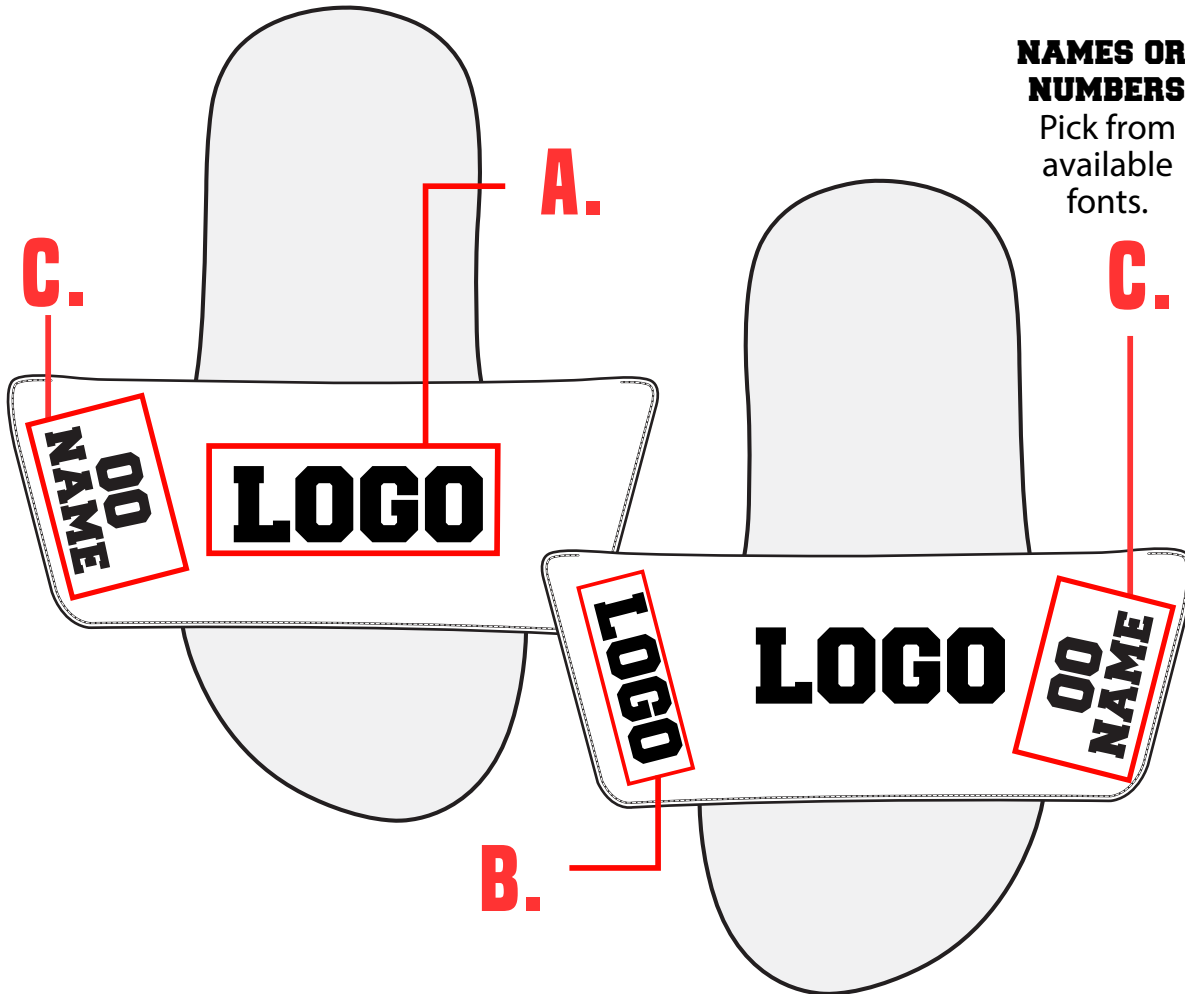

Add names or numbers

DUAL SIZES AVAILABLE (Y10/11 - M15/16)

PICK YOUR STYLE ↓

MENS					M5-6	M7-8	M9-10	M11-12	M13-14	M15-16
WOMENS				W4-5	W6-7	W8-9	W10-11			
YOUTH	Y10-11	Y12-13	Y1-2	Y3-4	Y5-6					

PICK YOUR STYLE ↓

GRAPHIC SLIDE - DEAD FIT

PR008

MENS					M5-6	M7-8	M9-10	M11-12	M13-14	M15-16
WOMENS			W4-5	W6-7	W8-9	W10-11				
YOUTH	Y10-11	Y12-13	Y1-2	Y3-4	Y5-6					

PRO08

STARTING A FULL CUSTOM REQUEST

1. **PICK THE STYLE**
CHOOSE A DESIGN FROM ALL STYLES (OR SEND YOUR OWN)
2. **AREAS TO CUSTOMIZE**
SEE BELOW

- A. MAIN LOGO CENTERED
- B. SUB LOGO/BRANDING ON INSIDE FOOT
- C. NAMES & NUMBERS ON SIDE

F001
COLLEGE BLK
1234567890

F002
AERO
1234567890

F003
CRUSADER
234567890

F004
ARENO
1234567890

F005
BLOCKTASTIC
1234567890

F006
ALDO
1234567890

F007
PHOSPHATE
1234567890

F008
VIRIDIAN
1234567890

F009
AMERICAN
1234567890

F010
Hoodson
1234567890

3. **ALL YOU NEED TO DO IS PROVIDE A SPREAD SHEET WITH WHAT NUMBERS OR NAMES THAT YOU WANT ON EACH SIZE THAT YOU NEED THEM ON AND WE WILL GET TO WORK! IT IS EASY AND FUN TO ADD TO YOUR ITEMS.**