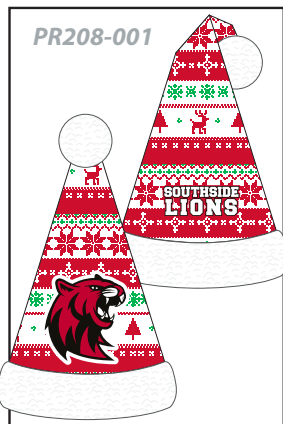

SANTA BEANIE : PR208

Customizable all around (full color sublimated graphics)

Soft comfortable and warm

Lightweight and vibrant polyester

Add Names or numbers

PICK YOUR STYLE ↓

AVAILABLE SIZE:

YOUTH: 20" around head x "16 long ADULT: 22" around head x "18 long
(youth - adult)

PICK YOUR STYLE ↓

SANTA BEANIE
PR208

AVAILABLE SIZE:

YOUTH: 20" around head x "16 long ADULT: 22" around head x "18 long
(youth - adult)

PR208

STARTING A FULL CUSTOM REQUEST

- 1. **PICK THE STYLE**
CHOOSE A DESIGN FROM ALL STYLES (OR SEND YOUR OWN)
- 2. **AREAS TO CUSTOMIZE**
SEE BELOW