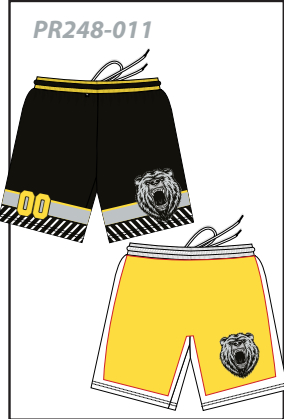

## POCKET SHORT WITH LINER : PR248

Customizable all Around (Full color sublimated graphics)

Elastic drawstring waistband and side pockets.

Lightweight and durable

Pick between white or black stitching and cord

Add Names or Numbers

PICK YOUR STYLE ↓

PR248 - UNISEX - YOUTH AND ADULT

SIZE SPECS - UPDATED 02.07.22 - INCHES

STANDARD AREAS OF MEASUREMENT	YXS 4-5Y	YS 6-8Y	YM 10-12Y	YL 14-16Y	YXL 18-20Y	XS	S	M	L	XL	2XL	3XL	4XL	5XL
AROUND WAIST - RELAXED (INCHES)	20.50	21.50	22.50	23.50	24.50	26.00	28.00	30.00	32.00	34.00	36.00	38.00	40.00	42.00
AROUND HIP - (INCHES)	30.25	33.50	37.50	41.50	43.00	42.00	43.00	45.00	49.00	53.00	57.00	61.00	65.00	69.00
INSEAM - (INCHES)	4.50	5.00	5.50	6.00	7.00	7.00	7.00	8.00	8.00	9.00	9.00	10.00	10.00	10.00
LINING INSEAM - (INCHES)	3.50	4.00	4.50	5.00	6.00	6.00	6.00	7.00	7.00	8.00	8.00	9.00	9.00	9.00
TALL LEG LENGTH														
TALL +2" TO LEG INSEAM LENGTH (INCHES)	6.5	7	7.5	8	9	9	9	10	10	11	11	12	12	12
TALL +4" TO LEG INSEAM LENGTH (INCHES)	8.5	9	9.5	10	11	11	11	12	12	13	13	14	14	14

PICK YOUR STYLE ↓

POCKET SHORT WITH LINER  
PR248

PR248 - UNISEX - YOUTH AND ADULT		SIZE SPECS - UPDATED 02.07.22 - INCHES													
STANDARD AREAS OF MEASUREMENT	YXS 4-5Y	YS 6-8Y	YM 10-12Y	YL 14-16Y	YXL 18-20Y	XS	S	M	L	XL	2XL	3XL	4XL	5XL	
AROUND WAIST - RELAXED (INCHES)	20.50	21.50	22.50	23.50	24.50	26.00	28.00	30.00	32.00	34.00	36.00	38.00	40.00	42.00	
AROUND HIP - (INCHES)	30.25	33.50	37.50	41.50	43.00	42.00	43.00	45.00	49.00	53.00	57.00	61.00	65.00	69.00	
INSEAM - (INCHES)	4.50	5.00	5.50	6.00	7.00	7.00	7.00	8.00	8.00	9.00	9.00	10.00	10.00	10.00	
LINING INSEAM - (INCHES)	3.50	4.00	4.50	5.00	6.00	6.00	6.00	7.00	7.00	8.00	8.00	9.00	9.00	9.00	
TALL LEG LENGTH															
TALL +2" TO LEG INSEAM LENGTH (INCHES)	6.5	7	7.5	8	9	9	9	10	10	11	11	12	12	12	
TALL +4" TO LEG INSEAM LENGTH (INCHES)	8.5	9	9.5	10	11	11	11	12	12	13	13	14	14	14	