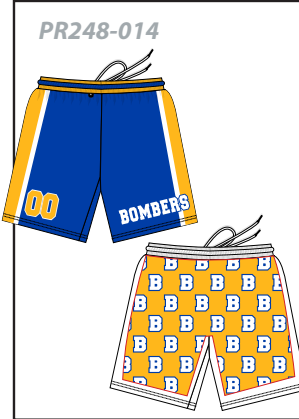

## POCKET SHORT WITH LINER : PR248

Customizable all Around (Full color sublimated graphics)

Elastic drawstring waistband and side pockets.

Lightweight and durable

Pick between white or black stitching and cord

Add Names or Numbers

PICK YOUR STYLE ↓

PR248 - UNISEX - YOUTH AND ADULT

SIZE SPECS - UPDATED 02.07.22 - INCHES

STANDARD AREAS OF MEASUREMENT	YXS 4-5Y	YS 6-8Y	YM 10-12Y	YL 14-16Y	YXL 18-20Y	XS	S	M	L	XL	2XL	3XL	4XL	5XL
AROUND WAIST - RELAXED (INCHES)	20.50	21.50	22.50	23.50	24.50	26.00	28.00	30.00	32.00	34.00	36.00	38.00	40.00	42.00
AROUND HIP - (INCHES)	30.25	33.50	37.50	41.50	43.00	42.00	43.00	45.00	49.00	53.00	57.00	61.00	65.00	69.00
INSEAM - (INCHES)	4.50	5.00	5.50	6.00	7.00	7.00	7.00	8.00	8.00	9.00	9.00	10.00	10.00	10.00
LINING INSEAM - (INCHES)	3.50	4.00	4.50	5.00	6.00	6.00	6.00	7.00	7.00	8.00	8.00	9.00	9.00	9.00
TALL LEG LENGTH														
TALL +2" TO LEG INSEAM LENGTH (INCHES)	6.5	7	7.5	8	9	9	9	10	10	11	11	12	12	12
TALL +4" TO LEG INSEAM LENGTH (INCHES)	8.5	9	9.5	10	11	11	11	12	12	13	13	14	14	14

PICK YOUR STYLE ↓

POCKET SHORT WITH LINER  
PR248

PR248 - UNISEX - YOUTH AND ADULT		SIZE SPECS - UPDATED 02.07.22 - INCHES													
STANDARD AREAS OF MEASUREMENT	YXS 4-5Y	YS 6-8Y	YM 10-12Y	YL 14-16Y	YXL 18-20Y	XS	S	M	L	XL	2XL	3XL	4XL	5XL	
AROUND WAIST - RELAXED (INCHES)	20.50	21.50	22.50	23.50	24.50	26.00	28.00	30.00	32.00	34.00	36.00	38.00	40.00	42.00	
AROUND HIP - (INCHES)	30.25	33.50	37.50	41.50	43.00	42.00	43.00	45.00	49.00	53.00	57.00	61.00	65.00	69.00	
INSEAM - (INCHES)	4.50	5.00	5.50	6.00	7.00	7.00	7.00	8.00	8.00	9.00	9.00	10.00	10.00	10.00	
LINING INSEAM - (INCHES)	3.50	4.00	4.50	5.00	6.00	6.00	6.00	7.00	7.00	8.00	8.00	9.00	9.00	9.00	
TALL LEG LENGTH															
TALL +2" TO LEG INSEAM LENGTH (INCHES)	6.5	7	7.5	8	9	9	9	10	10	11	11	12	12	12	
TALL +4" TO LEG INSEAM LENGTH (INCHES)	8.5	9	9.5	10	11	11	11	12	12	13	13	14	14	14	