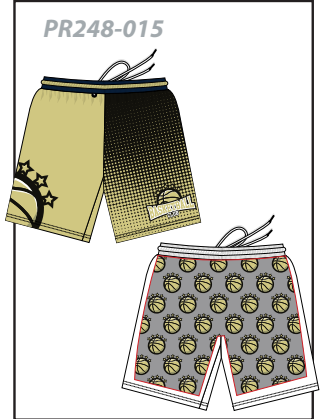

## POCKET SHORT WITH LINER : PR248

Customizable all Around (Full color sublimated graphics)

Elastic drawstring waistband and side pockets.

Lightweight and durable

Pick between white or black stitching and cord

Add Names or Numbers

PICK YOUR STYLE ↓

PR248 - UNISEX - YOUTH AND ADULT

SIZE SPECS - UPDATED 02.07.22 - INCHES

STANDARD AREAS OF MEASUREMENT	YXS 4-5Y	YS 6-8Y	YM 10-12Y	YL 14-16Y	YXL 18-20Y	XS	S	M	L	XL	2XL	3XL	4XL	5XL
AROUND WAIST - RELAXED (INCHES)	20.50	21.50	22.50	23.50	24.50	26.00	28.00	30.00	32.00	34.00	36.00	38.00	40.00	42.00
AROUND HIP - (INCHES)	30.25	33.50	37.50	41.50	43.00	42.00	43.00	45.00	49.00	53.00	57.00	61.00	65.00	69.00
INSEAM - (INCHES)	4.50	5.00	5.50	6.00	7.00	7.00	7.00	8.00	8.00	9.00	9.00	10.00	10.00	10.00
LINING INSEAM - (INCHES)	3.50	4.00	4.50	5.00	6.00	6.00	6.00	7.00	7.00	8.00	8.00	9.00	9.00	9.00
TALL LEG LENGTH														
TALL +2" TO LEG INSEAM LENGTH (INCHES)	6.5	7	7.5	8	9	9	9	10	10	11	11	12	12	12
TALL +4" TO LEG INSEAM LENGTH (INCHES)	8.5	9	9.5	10	11	11	11	12	12	13	13	14	14	14

PICK YOUR STYLE ↓

POCKET SHORT WITH LINER  
PR248

PR248 - UNISEX - YOUTH AND ADULT		SIZE SPECS - UPDATED 02.07.22 - INCHES													
STANDARD AREAS OF MEASUREMENT	YXS 4-5Y	YS 6-8Y	YM 10-12Y	YL 14-16Y	YXL 18-20Y	XS	S	M	L	XL	2XL	3XL	4XL	5XL	
AROUND WAIST - RELAXED (INCHES)	20.50	21.50	22.50	23.50	24.50	26.00	28.00	30.00	32.00	34.00	36.00	38.00	40.00	42.00	
AROUND HIP - (INCHES)	30.25	33.50	37.50	41.50	43.00	42.00	43.00	45.00	49.00	53.00	57.00	61.00	65.00	69.00	
INSEAM - (INCHES)	4.50	5.00	5.50	6.00	7.00	7.00	7.00	8.00	8.00	9.00	9.00	10.00	10.00	10.00	
LINING INSEAM - (INCHES)	3.50	4.00	4.50	5.00	6.00	6.00	6.00	7.00	7.00	8.00	8.00	9.00	9.00	9.00	
TALL LEG LENGTH															
TALL +2" TO LEG INSEAM LENGTH (INCHES)	6.5	7	7.5	8	9	9	9	10	10	11	11	12	12	12	
TALL +4" TO LEG INSEAM LENGTH (INCHES)	8.5	9	9.5	10	11	11	11	12	12	13	13	14	14	14	