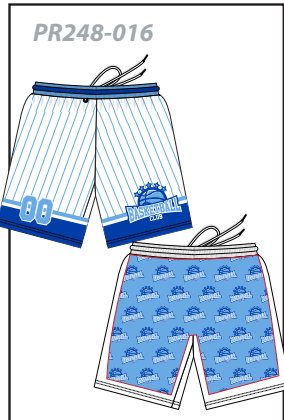

## POCKET SHORT WITH LINER : PR248

Customizable all Around (Full color sublimated graphics)

Elastic drawstring waistband and side pockets.

Lightweight and durable

Pick between white or black stitching and cord

Add Names or Numbers

PICK YOUR STYLE ↓

PR248 - UNISEX - YOUTH AND ADULT

SIZE SPECS - UPDATED 02.07.22 - INCHES

STANDARD AREAS OF MEASUREMENT	YXS 4-5Y	YS 6-8Y	YM 10-12Y	YL 14-16Y	YXL 18-20Y	XS	S	M	L	XL	2XL	3XL	4XL	5XL
AROUND WAIST - RELAXED (INCHES)	20.50	21.50	22.50	23.50	24.50	26.00	28.00	30.00	32.00	34.00	36.00	38.00	40.00	42.00
AROUND HIP - (INCHES)	30.25	33.50	37.50	41.50	43.00	42.00	43.00	45.00	49.00	53.00	57.00	61.00	65.00	69.00
INSEAM - (INCHES)	4.50	5.00	5.50	6.00	7.00	7.00	7.00	8.00	8.00	9.00	9.00	10.00	10.00	10.00
LINING INSEAM - (INCHES)	3.50	4.00	4.50	5.00	6.00	6.00	6.00	7.00	7.00	8.00	8.00	9.00	9.00	9.00
TALL LEG LENGTH														
TALL +2" TO LEG INSEAM LENGTH (INCHES)	6.5	7	7.5	8	9	9	9	10	10	11	11	12	12	12
TALL +4" TO LEG INSEAM LENGTH (INCHES)	8.5	9	9.5	10	11	11	11	12	12	13	13	14	14	14

PICK YOUR STYLE ↓

POCKET SHORT WITH LINER  
PR248

PR248 - UNISEX - YOUTH AND ADULT		SIZE SPECS - UPDATED 02.07.22 - INCHES													
STANDARD AREAS OF MEASUREMENT	YXS 4-5Y	YS 6-8Y	YM 10-12Y	YL 14-16Y	YXL 18-20Y	XS	S	M	L	XL	2XL	3XL	4XL	5XL	
AROUND WAIST - RELAXED (INCHES)	20.50	21.50	22.50	23.50	24.50	26.00	28.00	30.00	32.00	34.00	36.00	38.00	40.00	42.00	
AROUND HIP - (INCHES)	30.25	33.50	37.50	41.50	43.00	42.00	43.00	45.00	49.00	53.00	57.00	61.00	65.00	69.00	
INSEAM - (INCHES)	4.50	5.00	5.50	6.00	7.00	7.00	7.00	8.00	8.00	9.00	9.00	10.00	10.00	10.00	
LINING INSEAM - (INCHES)	3.50	4.00	4.50	5.00	6.00	6.00	6.00	7.00	7.00	8.00	8.00	9.00	9.00	9.00	
TALL LEG LENGTH															
TALL +2" TO LEG INSEAM LENGTH (INCHES)	6.5	7	7.5	8	9	9	9	10	10	11	11	12	12	12	
TALL +4" TO LEG INSEAM LENGTH (INCHES)	8.5	9	9.5	10	11	11	11	12	12	13	13	14	14	14	