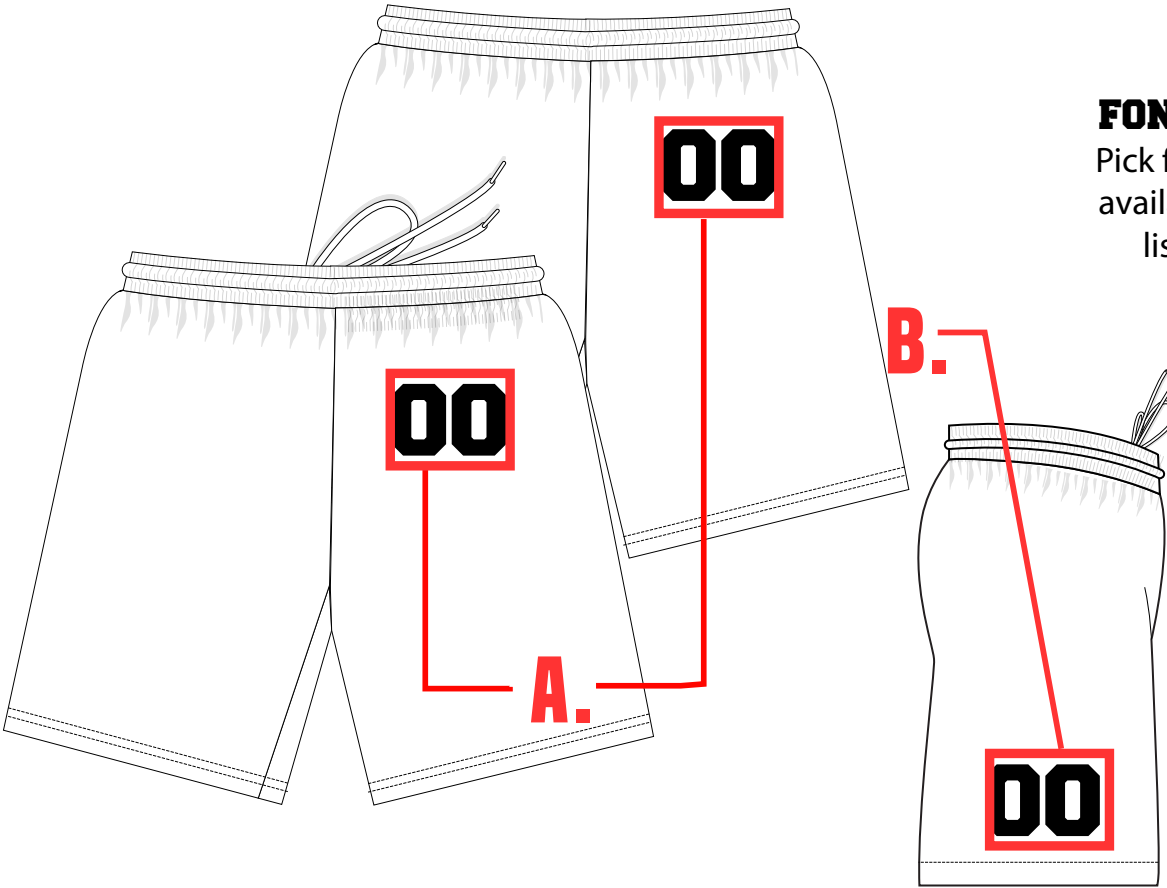

STARTING A FULL CUSTOM REQUEST

1. **PICK THE STYLE**
CHOOSE A DESIGN FROM ALL STYLES (OR SEND YOUR OWN)
2. **AREAS TO CUSTOMIZE**
SEE BELOW

A. NUMBER ON FRONT OR BACK HIP B. NUMBER ON SIDES OF LEGS

FONTS
Pick from available list

PICK YOUR STYLE ↓

SPORT SHORT LADIES PR229

PR229 - LADIES - YOUTH AND ADULT													SIZE SPECS - UPDATED 02.07.22 - INCHES		
STANDARD AREAS OF MEASUREMENT	YXS 4-5Y	YS 6-8Y	YM 10-12Y	YL 14-16Y	YXL 18-20Y	XS	S	M	L	XL	2XL	3XL	4XL	5XL	
AROUND WAIST RELAXED (INCHES)	20.50	21.50	22.50	23.50	24.00	23.00	24.00	25.00	26.50	28.25	30.25	32.25	34.25	36.25	
AROUND HIP 8" DOWN YTH 6.5 (INCHES)	32.00	35.00	39.00	43.00	45.00	44.00	46.00	49.00	52.50	56.50	60.50	64.50	68.50	70.50	
INSEAM (INCHES)	3.50	4.00	4.00	4.50	5.00	5.00	5.00	5.00	5.00	5.00	5.00	5.00	6.00	6.00	
TALL LEG LENGTH															
TALL +2" TO LEG INSEAM LENGTH (INCHES)	5.5	6	6	6.5	7	7	7	7	7	7	7	7	8	8	
TALL +4" TO LEG INSEAM LENGTH (INCHES)	7.5	8	8	8.5	9	9	9	9	9	9	9	9	10	10	

LADIES SHORT POLYESTER : PR229

Customizable all Around (Full color sublimated graphics)

Elastic drawstring waistband

Lightweight and durable polyester

Add Names or Numbers

PICK YOUR STYLE ↓

PR229 - LADIES - YOUTH AND ADULT		SIZE SPECS - UPDATED 02.07.22 - INCHES													
STANDARD AREAS OF MEASUREMENT	YXS 4-5Y	YS 6-8Y	YM 10-12Y	YL 14-16Y	YXL 18-20Y	XS	S	M	L	XL	2XL	3XL	4XL	5XL	
AROUND WAIST RELAXED (INCHES)	20.50	21.50	22.50	23.50	24.00	23.00	24.00	25.00	26.50	28.25	30.25	32.25	34.25	36.25	
AROUND HIP 8" DOWN YTH 6.5 (INCHES)	32.00	35.00	39.00	43.00	45.00	44.00	46.00	49.00	52.50	56.50	60.50	64.50	68.50	70.50	
INSEAM (INCHES)	3.50	4.00	4.00	4.50	5.00	5.00	5.00	5.00	5.00	5.00	5.00	5.00	6.00	6.00	
TALL LEG LENGTH															
TALL +2" TO LEG INSEAM LENGTH (INCHES)	5.5	6	6	6.5	7	7	7	7	7	7	7	7	8	8	
TALL +4" TO LEG INSEAM LENGTH (INCHES)	7.5	8	8	8.5	9	9	9	9	9	9	9	9	10	10	