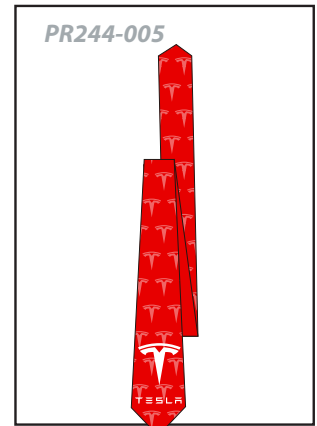

## SUBLIMATED TIES : PR244

Customizable all Around

(Full color sublimated graphics)

Durable and vibrant polyester

Pick between white or black stitching

6 sizes available Toddler to XL

Add Names and Numbers

PICK YOUR STYLE ↓

### AVAILABLE SIZES

**ST-XL:** XL STANDARD - 62" / 157CM LONG

**ST:** STANDARD - 58" / 147CM LONG

**NR:** NARROW - 58" / 147CM LONG

**SN:** SKINNY - 58" / 147CM LONG

**YTH:** YOUTH CLIP ON - 13.8" / 35 CM LONG

**TDL:** TODDLER CLIP ON - 11" / 28 CM LONG

PICK YOUR STYLE ↓