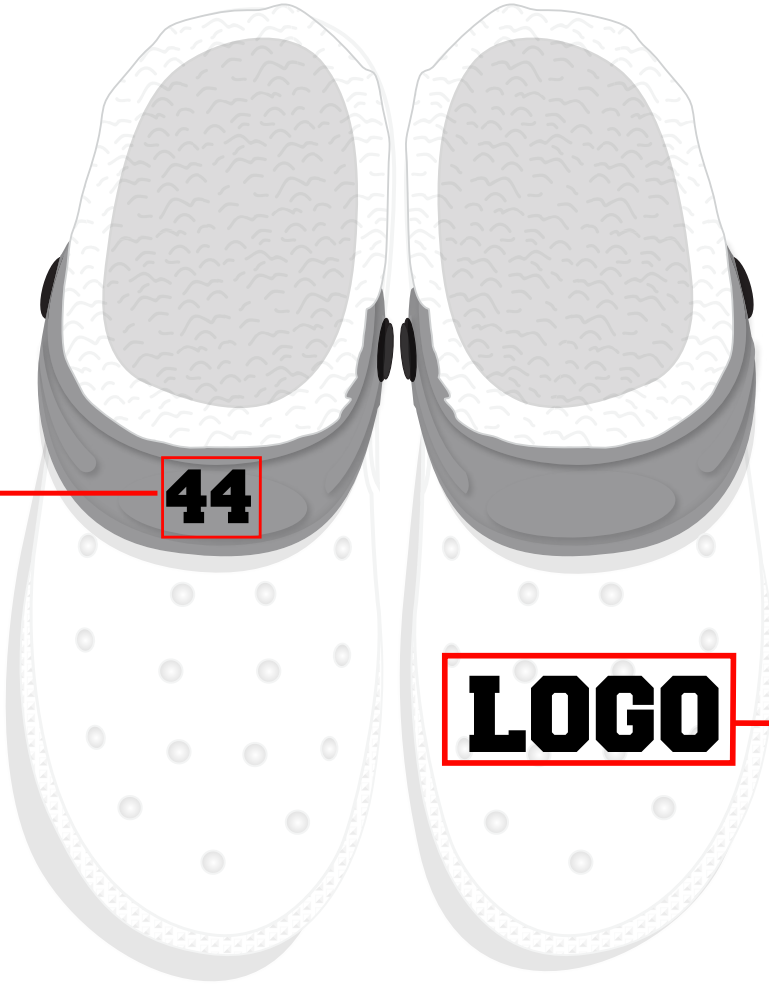

STARTING A FULL CUSTOM REQUEST

1. **PICK THE STYLE**
  CHOOSE A DESIGN FROM ALL STYLES (OR SEND YOUR OWN)
2. **AREAS TO CUSTOMIZE**
  SEE BELOW

A. MAIN LOGO CENTERED   **B. NUMBERS OR NAMES**