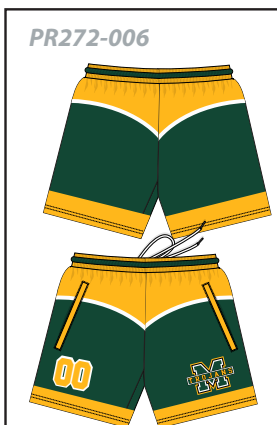

ABOVE KNEE POCKET SHORT : PR272

Customizable all Around (Full color sublimated graphics)

Elastic drawstring waistband and side pockets.

Lightweight and durable

Pick between white or black stitching and cord

Add Names or Numbers

PICK YOUR STYLE ↓

PR272 - UNISEX - YOUTH AND ADULT		SIZE SPECS - UPDATED 07.29.22 - CENTIMETERS & INCHES													
STANDARD AREAS OF MEASUREMENT		YXS 4-5Y	YS 6-8Y	YM 10-12Y	YL 14-16Y	YXL 18-20Y	XS	S	M	L	XL	2XL	3XL	4XL	5XL
AROUND WAIST - RELAXED (INCHES)		20.50	22.00	23.50	25.00	26.50	26.00	28.00	30.00	32.00	34.00	36.00	38.00	40.00	42.00
AROUND HIP - (INCHES)		30.00	33.50	37.00	40.00	43.00	41.00	43.00	46.00	49.00	53.00	57.00	61.00	65.00	69.00
INSEAM - (INCHES)		3.00	3.00	4.00	4.00	5.50	5.00	5.00	5.00	5.00	6.00	6.00	6.00	6.00	6.00
TALL LEG LENGTH															
TALL +2" TO LEG/INSEAM LENGTH (INCHES)		5	5	6	6	7.5	7	7	7	7	8	8	8	8	8
TALL +4" TO LEG/INSEAM LENGTH (INCHES)		7	7	8	8	9.5	9	9	9	9	10	10	10	10	10

ABOVE KNEE POCKET SHORT PR272

PICK YOUR STYLE ↓

PR272 - UNISEX - YOUTH AND ADULT		SIZE SPECS - UPDATED 07.29.22 - CENTIMETERS & INCHES													
STANDARD AREAS OF MEASUREMENT		YXS 4-5Y	YS 6-8Y	YM 10-12Y	YL 14-16Y	YXL 18-20Y	XS	S	M	L	XL	2XL	3XL	4XL	5XL
AROUND WAIST - RELAXED (INCHES)		20.50	22.00	23.50	25.00	26.50	26.00	28.00	30.00	32.00	34.00	36.00	38.00	40.00	42.00
AROUND HIP - (INCHES)		30.00	33.50	37.00	40.00	43.00	41.00	43.00	46.00	49.00	53.00	57.00	61.00	65.00	69.00
INSEAM - (INCHES)		3.00	3.00	4.00	4.00	5.50	5.00	5.00	5.00	5.00	6.00	6.00	6.00	6.00	6.00
TALL LEG LENGTH															
TALL +2" TO LEG/INSEAM LENGTH (INCHES)		5	5	6	6	7.5	7	7	7	7	8	8	8	8	8
TALL +4" TO LEG/INSEAM LENGTH (INCHES)		7	7	8	8	9.5	9	9	9	9	10	10	10	10	10