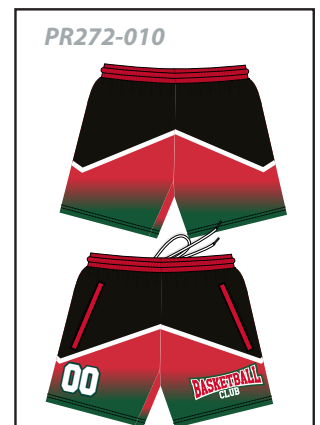

ABOVE KNEE POCKET SHORT : PR272

Customizable all Around (Full color sublimated graphics)

Elastic drawstring waistband and side pockets.

Lightweight and durable

Pick between white or black stitching and cord

Add Names or Numbers

PICK YOUR STYLE ↓

PR272 - UNISEX - YOUTH AND ADULT		SIZE SPECS - UPDATED 07.29.22 - CENTIMETERS & INCHES													
STANDARD AREAS OF MEASUREMENT		YXS 4-5Y	YS 6-8Y	YM 10-12Y	YL 14-16Y	YXL 18-20Y	XS	S	M	L	XL	2XL	3XL	4XL	5XL
AROUND WAIST - RELAXED (INCHES)		20.50	22.00	23.50	25.00	26.50	26.00	28.00	30.00	32.00	34.00	36.00	38.00	40.00	42.00
AROUND HIP - (INCHES)		30.00	33.50	37.00	40.00	43.00	41.00	43.00	46.00	49.00	53.00	57.00	61.00	65.00	69.00
INSEAM - (INCHES)		3.00	3.00	4.00	4.00	5.50	5.00	5.00	5.00	5.00	6.00	6.00	6.00	6.00	6.00
TALL LEG LENGTH															
TALL +2" TO LEG/INSEAM LENGTH (INCHES)		5	5	6	6	7.5	7	7	7	7	8	8	8	8	8
TALL +4" TO LEG/INSEAM LENGTH (INCHES)		7	7	8	8	9.5	9	9	9	9	10	10	10	10	10

ABOVE KNEE POCKET SHORT PR272

PICK YOUR STYLE ↓

PR272 - UNISEX - YOUTH AND ADULT		SIZE SPECS - UPDATED 07.29.22 - CENTIMETERS & INCHES													
STANDARD AREAS OF MEASUREMENT		YXS 4-5Y	YS 6-8Y	YM 10-12Y	YL 14-16Y	YXL 18-20Y	XS	S	M	L	XL	2XL	3XL	4XL	5XL
AROUND WAIST - RELAXED (INCHES)		20.50	22.00	23.50	25.00	26.50	26.00	28.00	30.00	32.00	34.00	36.00	38.00	40.00	42.00
AROUND HIP - (INCHES)		30.00	33.50	37.00	40.00	43.00	41.00	43.00	46.00	49.00	53.00	57.00	61.00	65.00	69.00
INSEAM - (INCHES)		3.00	3.00	4.00	4.00	5.50	5.00	5.00	5.00	5.00	6.00	6.00	6.00	6.00	6.00
TALL LEG LENGTH															
TALL +2" TO LEG/INSEAM LENGTH (INCHES)		5	5	6	6	7.5	7	7	7	7	8	8	8	8	8
TALL +4" TO LEG/INSEAM LENGTH (INCHES)		7	7	8	8	9.5	9	9	9	9	10	10	10	10	10