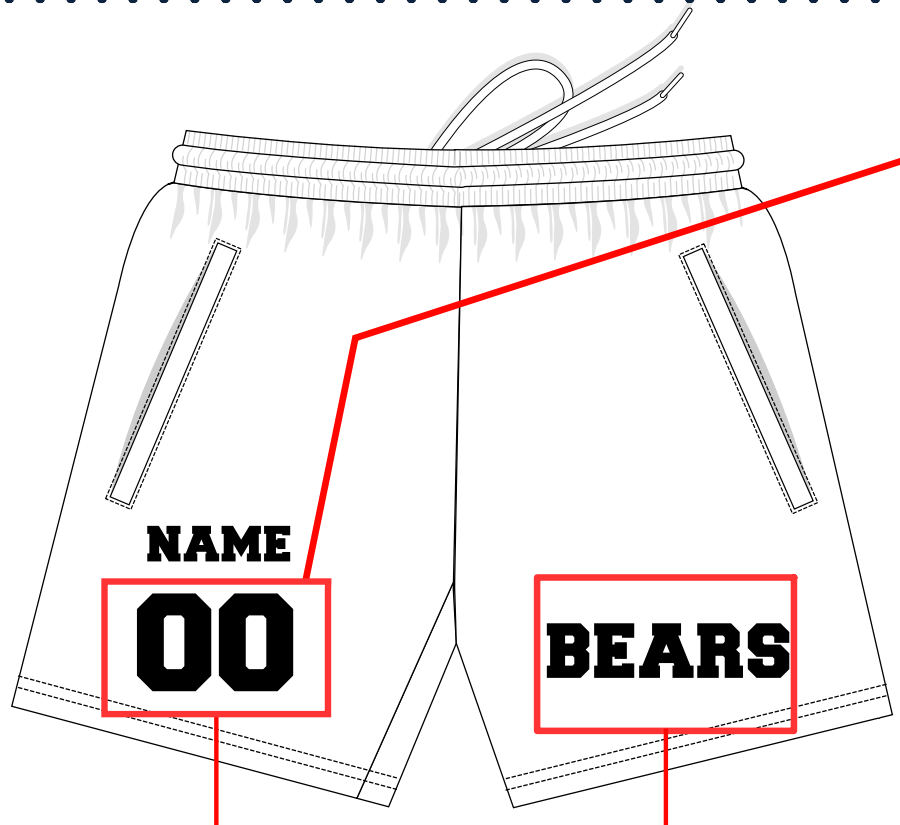

STARTING A FULL CUSTOM REQUEST

1. **PICK THE STYLE**
  CHOOSE A DESIGN FROM ALL STYLES (OR SEND YOUR OWN)
2. **AREAS TO CUSTOMIZE**
  SEE BELOW

A. FRONT LOGO   B. FRONT NAME/NUMBERS