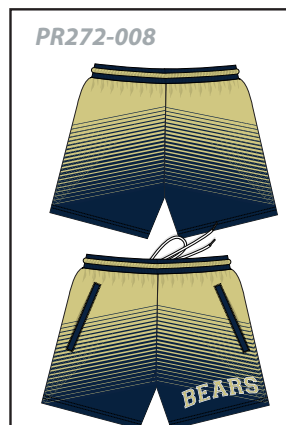

ABOVE KNEE POCKET SHORT : PR272

Customizable all Around (Full color sublimated graphics)

Elastic drawstring waistband and side pockets.

Lightweight and durable

Pick between white or black stitching and cord

Add Names or Numbers

PICK YOUR STYLE ↓

PR272 - UNISEX - YOUTH AND ADULT		SIZE SPECS - UPDATED 07.29.22 - CENTIMETERS & INCHES													
STANDARD AREAS OF MEASUREMENT		YXS 4-5Y	YS 6-8Y	YM 10-12Y	YL 14-16Y	YXL 18-20Y	XS	S	M	L	XL	2XL	3XL	4XL	5XL
AROUND WAIST - RELAXED (INCHES)		20.50	22.00	23.50	25.00	26.50	26.00	28.00	30.00	32.00	34.00	36.00	38.00	40.00	42.00
AROUND HIP - (INCHES)		30.00	33.50	37.00	40.00	43.00	41.00	43.00	46.00	49.00	53.00	57.00	61.00	65.00	69.00
INSEAM - (INCHES)		3.00	3.00	4.00	4.00	5.50	5.00	5.00	5.00	5.00	6.00	6.00	6.00	6.00	6.00
TALL LEG LENGTH															
TALL +2" TO LEG/INSEAM LENGTH (INCHES)		5	5	6	6	7.5	7	7	7	7	8	8	8	8	8
TALL +4" TO LEG/INSEAM LENGTH (INCHES)		7	7	8	8	9.5	9	9	9	9	10	10	10	10	10

ABOVE KNEE POCKET SHORT PR272

PICK YOUR STYLE ↓

PR272 - UNISEX - YOUTH AND ADULT		SIZE SPECS - UPDATED 07.29.22 - CENTIMETERS & INCHES													
STANDARD AREAS OF MEASUREMENT		YXS 4-5Y	YS 6-8Y	YM 10-12Y	YL 14-16Y	YXL 18-20Y	XS	S	M	L	XL	2XL	3XL	4XL	5XL
AROUND WAIST - RELAXED (INCHES)		20.50	22.00	23.50	25.00	26.50	26.00	28.00	30.00	32.00	34.00	36.00	38.00	40.00	42.00
AROUND HIP - (INCHES)		30.00	33.50	37.00	40.00	43.00	41.00	43.00	46.00	49.00	53.00	57.00	61.00	65.00	69.00
INSEAM - (INCHES)		3.00	3.00	4.00	4.00	5.50	5.00	5.00	5.00	5.00	6.00	6.00	6.00	6.00	6.00
TALL LEG LENGTH															
TALL +2" TO LEG/INSEAM LENGTH (INCHES)		5	5	6	6	7.5	7	7	7	7	8	8	8	8	8
TALL +4" TO LEG/INSEAM LENGTH (INCHES)		7	7	8	8	9.5	9	9	9	9	10	10	10	10	10