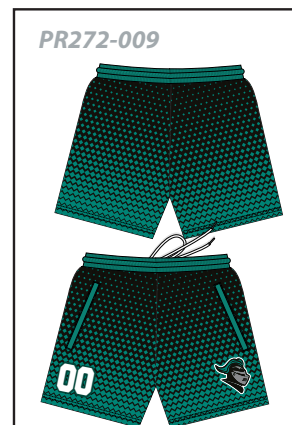

ABOVE KNEE POCKET SHORT : PR272

Customizable all Around (Full color sublimated graphics)

Elastic drawstring waistband and side pockets.

Lightweight and durable

Pick between white or black stitching and cord

Add Names or Numbers

PICK YOUR STYLE ↓

PR272 - UNISEX - YOUTH AND ADULT		SIZE SPECS - UPDATED 07.29.22 - CENTIMETERS & INCHES													
STANDARD AREAS OF MEASUREMENT		YXS 4-5Y	YS 6-8Y	YM 10-12Y	YL 14-16Y	YXL 18-20Y	XS	S	M	L	XL	2XL	3XL	4XL	5XL
AROUND WAIST - RELAXED (INCHES)		20.50	22.00	23.50	25.00	26.50	26.00	28.00	30.00	32.00	34.00	36.00	38.00	40.00	42.00
AROUND HIP - (INCHES)		30.00	33.50	37.00	40.00	43.00	41.00	43.00	46.00	49.00	53.00	57.00	61.00	65.00	69.00
INSEAM - (INCHES)		3.00	3.00	4.00	4.00	5.50	5.00	5.00	5.00	5.00	6.00	6.00	6.00	6.00	6.00
TALL LEG LENGTH															
TALL +2" TO LEG/INSEAM LENGTH (INCHES)		5	5	6	6	7.5	7	7	7	7	8	8	8	8	8
TALL +4" TO LEG/INSEAM LENGTH (INCHES)		7	7	8	8	9.5	9	9	9	9	10	10	10	10	10

ABOVE KNEE POCKET SHORT PR272

PICK YOUR STYLE ↓

PR272 - UNISEX - YOUTH AND ADULT		SIZE SPECS - UPDATED 07.29.22 - CENTIMETERS & INCHES													
STANDARD AREAS OF MEASUREMENT		YXS 4-5Y	YS 6-8Y	YM 10-12Y	YL 14-16Y	YXL 18-20Y	XS	S	M	L	XL	2XL	3XL	4XL	5XL
AROUND WAIST - RELAXED (INCHES)		20.50	22.00	23.50	25.00	26.50	26.00	28.00	30.00	32.00	34.00	36.00	38.00	40.00	42.00
AROUND HIP - (INCHES)		30.00	33.50	37.00	40.00	43.00	41.00	43.00	46.00	49.00	53.00	57.00	61.00	65.00	69.00
INSEAM - (INCHES)		3.00	3.00	4.00	4.00	5.50	5.00	5.00	5.00	5.00	6.00	6.00	6.00	6.00	6.00
TALL LEG LENGTH															
TALL +2" TO LEG/INSEAM LENGTH (INCHES)		5	5	6	6	7.5	7	7	7	7	8	8	8	8	8
TALL +4" TO LEG/INSEAM LENGTH (INCHES)		7	7	8	8	9.5	9	9	9	9	10	10	10	10	10