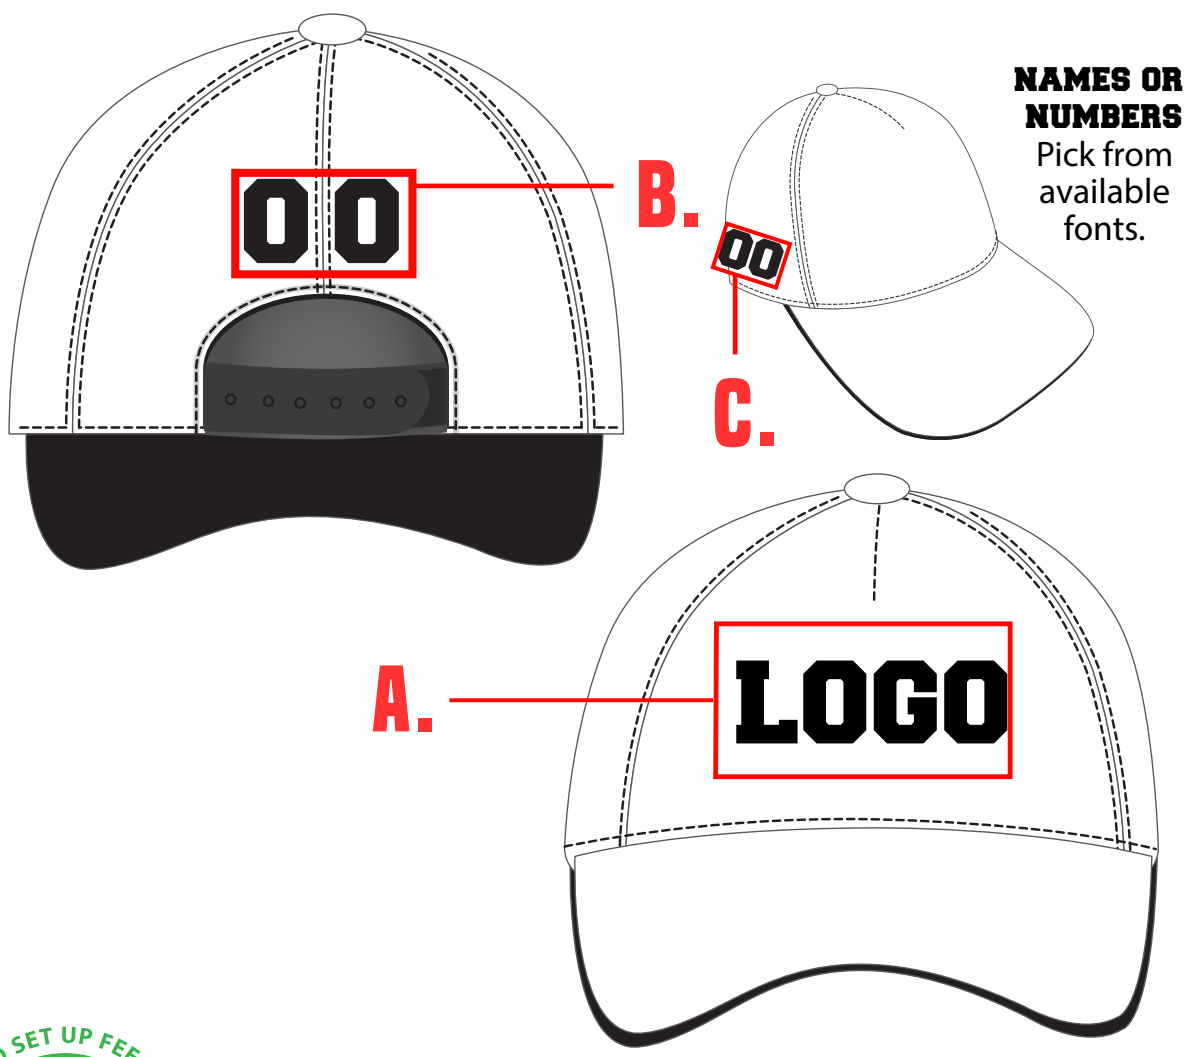

## STRAIGHT HAT : PR067

Customizable all around  
(full color sublimated graphics)  
Flat bill 5 panel construction  
Adjustable snap back construction  
Add Names or numbers

PICK YOUR STYLE ↓

**AVAILABLE SIZE:**  
ONE SIZE FITS MOST - OSFM  
(youth - adult)

## STRAIGHT HAT PR067

PICK YOUR STYLE ↓

**AVAILABLE SIZE:**  
ONE SIZE FITS MOST - OSFM  
(youth - adult)

PR061

## STARTING A FULL CUSTOM REQUEST

1. **PICK THE STYLE**  
CHOOSE A DESIGN FROM ALL STYLES (OR SEND YOUR OWN)
2. **AREAS TO CUSTOMIZE**  
SEE BELOW

- A. MAIN LOGO ON FRONT
- B. NUMBERS ON BACK
- C. SMALL LOGO OR NUMBERS ON SIDE