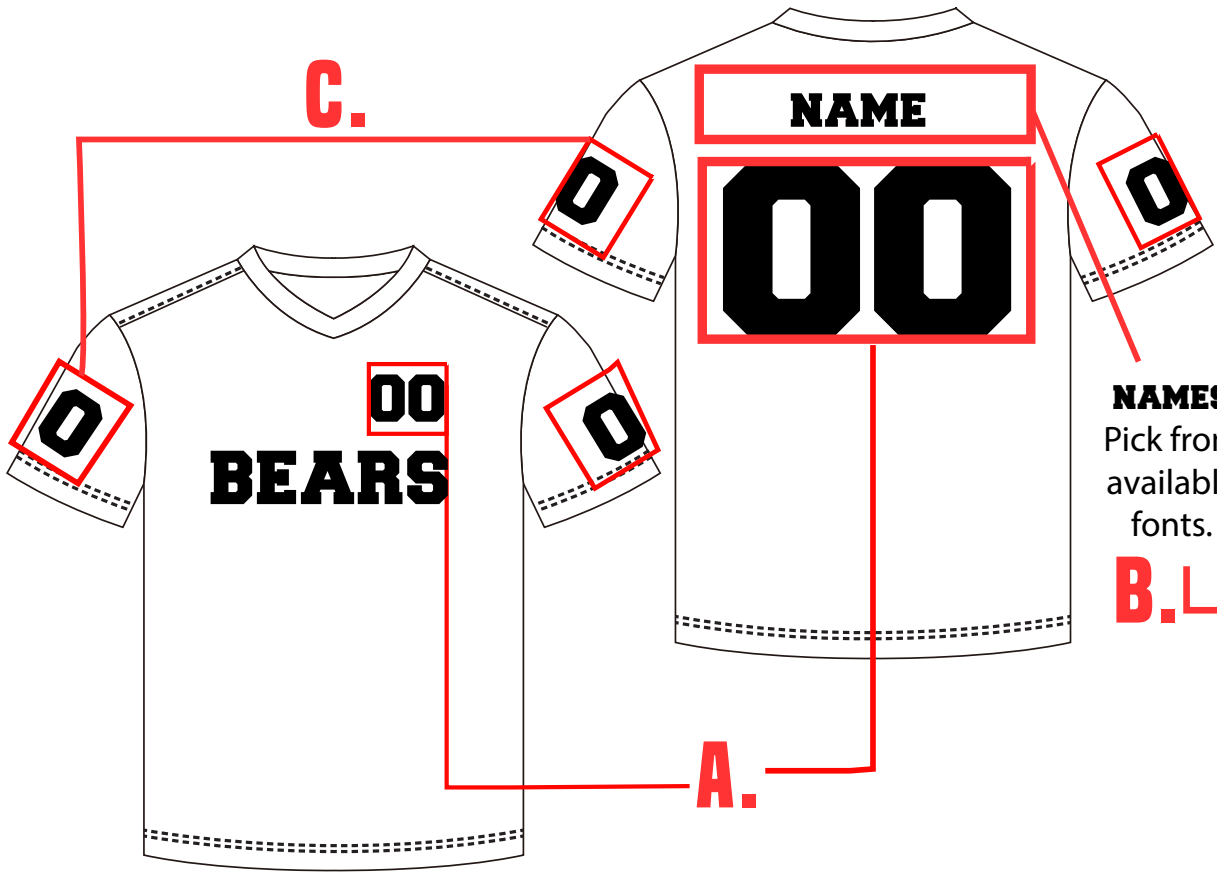

SCJIOIR

STARTING A FULL CUSTOM REQUEST

1. **PICK THE STYLE**
CHOOSE A DESIGN FROM ALL STYLES (OR SEND YOUR OWN)
2. **AREAS TO CUSTOMIZE**
SEE BELOW

A. LARGE FRONT AND OR BACK NUMBER **B. NAMES ON BACK** **C. NUMBERS ON ARMS**

NAMES
Pick from available fonts.

F001
COLLEGE BLK
1234567890

F002
AERO
1234567890

F003
CRUSADER
234567890

F004
ARENO
1234567890

F005
BLOCKTASTIC
1234567890

F006
ALDO
1234567890

F007
PHOSPHATE
1234567890

F008
VIRIDIAN
1234567890

F009
AMERICAN
1234567890

F010
Hoodson
1234567890

3. **ALL YOU NEED TO DO IS PROVIDE A SPREAD SHEET WITH WHAT NUMBERS/NAMES THAT YOU WANT ON EACH SIZE THAT YOU NEED THEM ON AND WE WILL GET TO WORK! IT IS EASY AND FUN TO ADD TO YOUR ITEMS.**

REVERSIBLE VNECK SOCCER JERSEY : SCJ101R

Fully Customizable (Full color sublimated graphics)

Durable and vibrant polyester

Reversible V Neck Construction

Lightweight and Comfortable

Add Names or Numbers

PICK YOUR STYLE ↓