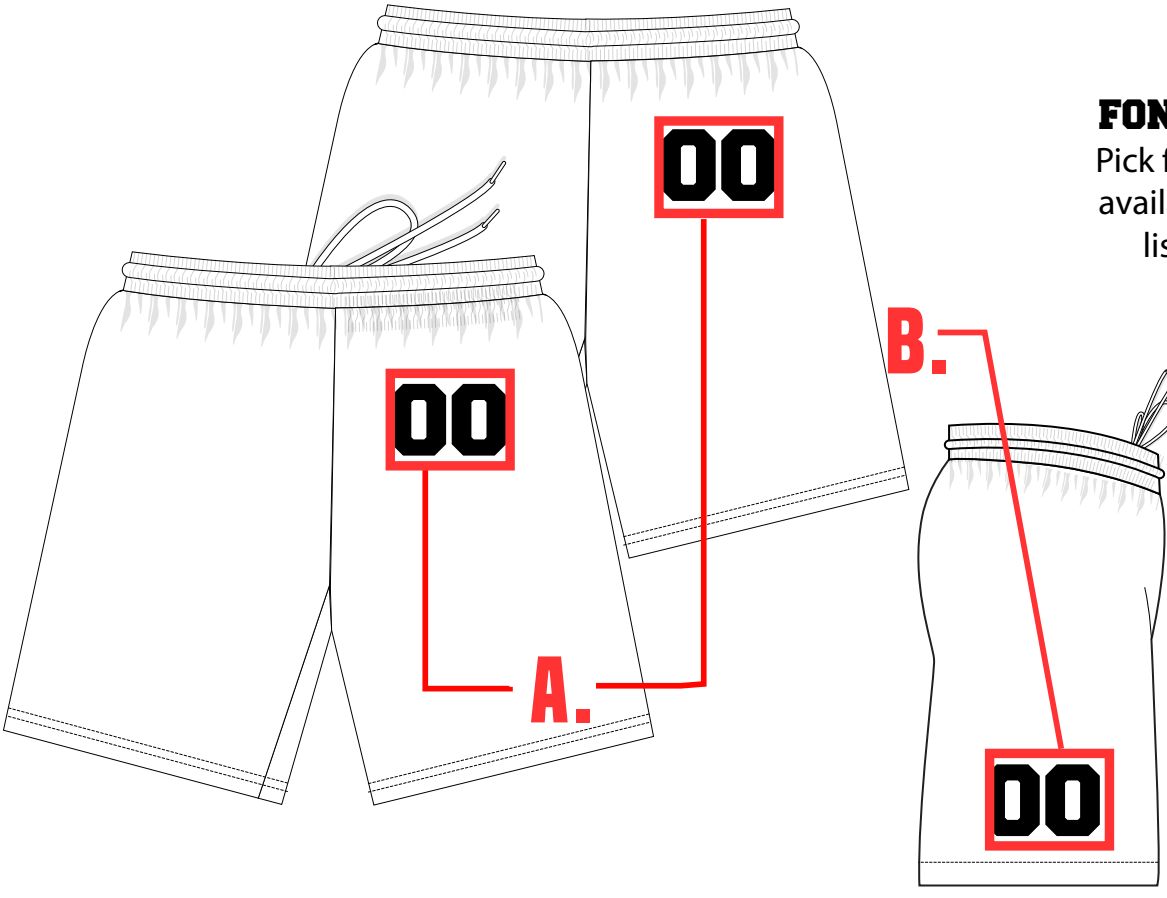

STARTING A FULL CUSTOM REQUEST

- 1. **PICK THE STYLE**
CHOOSE A DESIGN FROM ALL STYLES (OR SEND YOUR OWN)
- 2. **AREAS TO CUSTOMIZE**
SEE BELOW

A. NUMBER ON FRONT OR BACK HIP B. NUMBER ON SIDES OF LEGS

FONTS
Pick from available list

PICK YOUR STYLE ↓

SOCCER SHORT SCS056

UNISEX – YOUTH AND ADULT	SIZE SPECS – UPDATED 12.03.01 - INCHES													
STANDARD AREAS OF MEASUREMENT	YXS 4-5Y	YS 6-7Y	YM 8-9Y	YL 10-12Y	YXL 14-16Y	XS	S	M	L	XL	2XL	3XL	4XL	5XL
AROUND WAIST (INCHES)	22.00	23.00	25.00	27.00	29.00	28.25	30.50	33.13	36.50	40.25	44.75	49.75	54.75	58.75
AROUND HIP – FRONT (INCHES)	24.00	25.00	27.00	29.00	32.00	32.75	35.00	37.75	40.75	44.00	47.50	51.25	55.00	58.75
INSEAM – FRONT (INCHES)	20.00	22.50	25.00	28.00	31.00	32.00	32.00	32.00	32.50	32.50	32.50	33.00	33.00	33.00
TALL LEG LENGTH														
TALL +2" TO LEG/INSEAM LENGTH (INCHES)	22	24.5	27	30	33	34	34	34	34.5	34.5	34.5	35	35	35
TALL +4" TO LEG/INSEAM LENGTH (INCHES)	24	26.5	29	32	35	36	36	36	36.5	36.5	36.5	37	37	37

SOCCER SHORT : SCS056

Fully Customizable (Full color sublimated graphics)

Pinhole Polyester Mesh - 6.3oz

Elastic drawstring waistband

Lightweight and durable

Add Names or Numbers

PICK YOUR STYLE ↓

UNISEX - YOUTH AND ADULT		SIZE SPECS - UPDATED 12.03.01 - INCHES												
STANDARD AREAS OF MEASUREMENT	YXS 4-5Y	YS 6-7Y	YM 8-9Y	YL 10-12Y	YXL 14-16Y	XS	S	M	L	XL	2XL	3XL	4XL	5XL
AROUND WAIST (INCHES)	22.00	23.00	25.00	27.00	29.00	28.25	30.50	33.13	36.50	40.25	44.75	49.75	54.75	58.75
AROUND HIP - FRONT (INCHES)	24.00	25.00	27.00	29.00	32.00	32.75	35.00	37.75	40.75	44.00	47.50	51.25	55.00	58.75
INSEAM - FRONT (INCHES)	20.00	22.50	25.00	28.00	31.00	32.00	32.00	32.00	32.50	32.50	32.50	33.00	33.00	33.00
TALL LEG LENGTH														
TALL +2" TO LEG/INSEAM LENGTH (INCHES)	22	24.5	27	30	33	34	34	34	34.5	34.5	34.5	35	35	35
TALL +4" TO LEG/INSEAM LENGTH (INCHES)	24	26.5	29	32	35	36	36	36	36.5	36.5	36.5	37	37	37