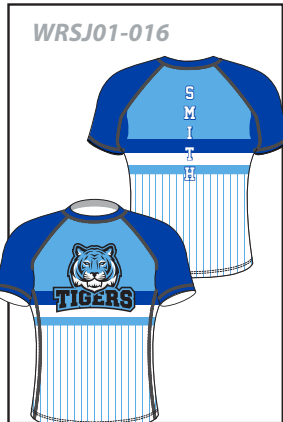

## WRESTLING JERSEY : WRSJ01

Fully Customizable (Full color sublimated graphics)

Lightweight stretch polyester

Raglan sleeve construction

Pick between white or black stitching

PICK YOUR STYLE ↓

PICK YOUR STYLE ↓

## WRESTLING JERSEY WRSJ01

PRI77