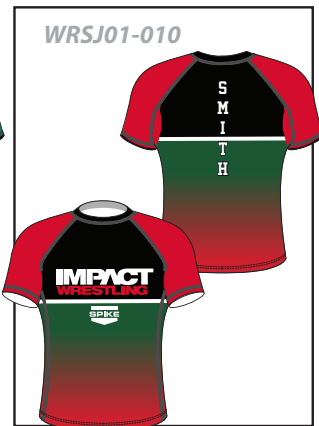

## WRESTLING JERSEY : WRSJ01

Fully Customizable (Full color sublimated graphics)

Lightweight stretch polyester

Raglan sleeve construction

Pick between white or black stitching

PICK YOUR STYLE ↓

PICK YOUR STYLE ↓

## WRESTLING JERSEY WRSJ01

PRI77