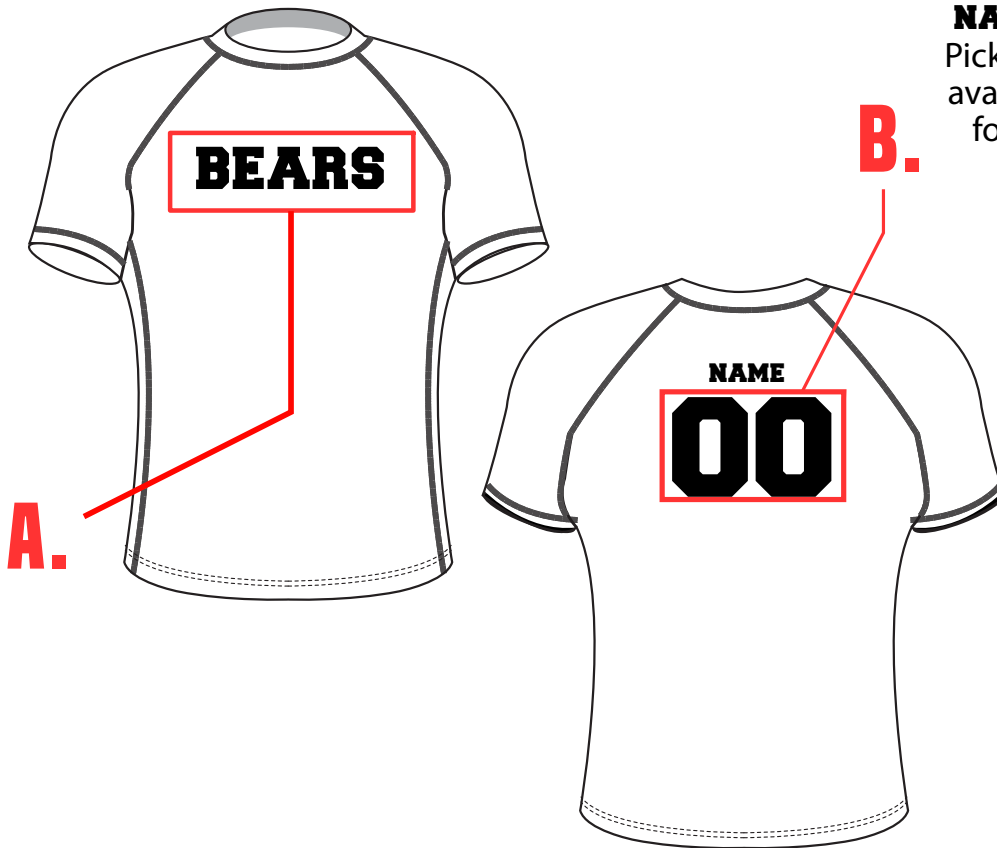

STARTING A FULL CUSTOM REQUEST

1. **PICK THE STYLE**
  CHOOSE A DESIGN FROM ALL STYLES (OR SEND YOUR OWN)
2. **AREAS TO CUSTOMIZE**
  SEE BELOW

A. LARGE FRONT LOGO   B. NAME AND/OR NUMBERS ON BACK