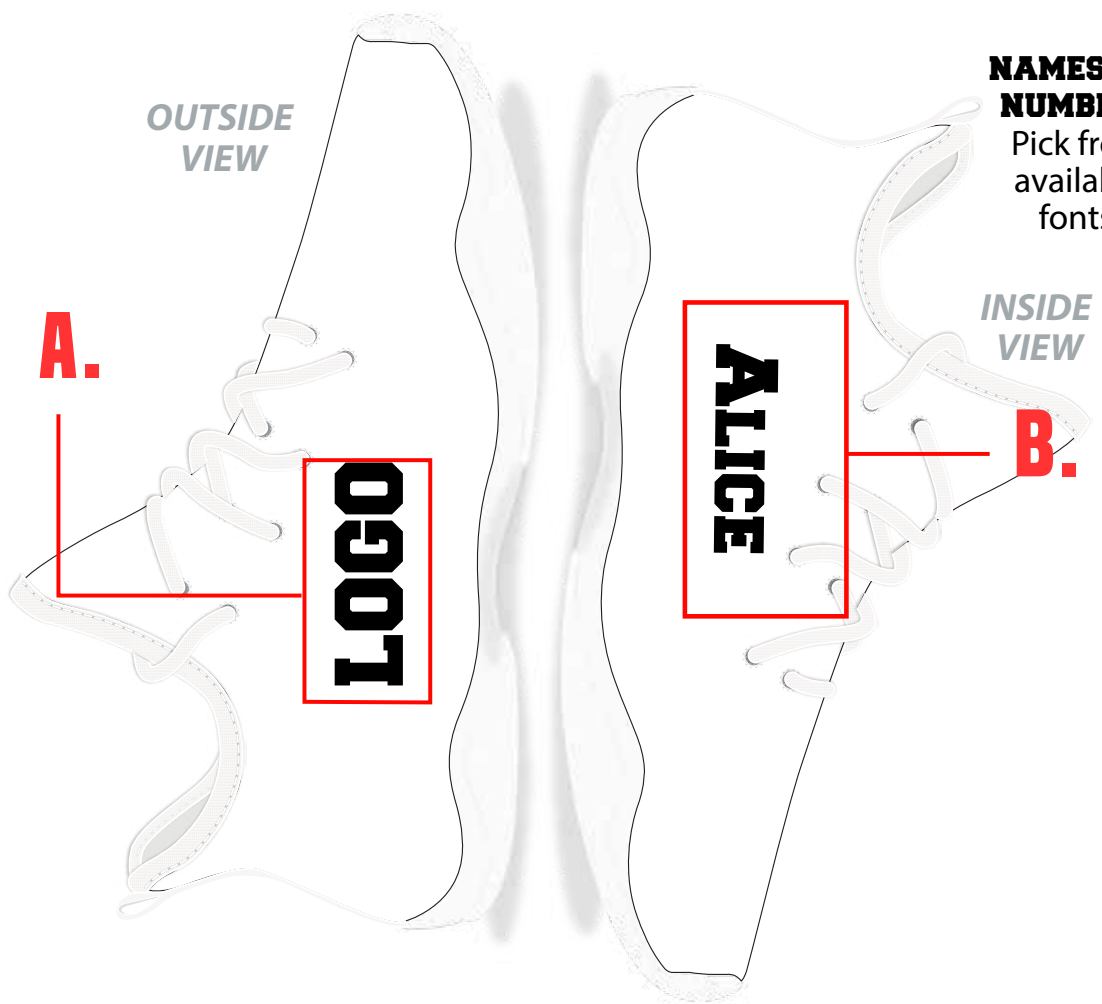

CHEER MID : PRO11

Customizable upper and footbed (full color sublimated graphics)

Lightweight and super comfortable

Padded collar/lining

Pick between white (PR010W) or black (PR010B) laces, lining & stitching

PICK YOUR STYLE ↓

CHEER MID PRO11

MENS								M5	M6	M7	M8	M9	M10	M11	M12	M13
WOMENS							W6	W7	W8	W9	W10	W11	W12	W13	W14	M15
YOUTH	Y12	Y13	Y1	Y2	Y3	Y4	Y5	Y6	Y6							

PRO11

STARTING A FULL CUSTOM REQUEST

1. **PICK THE STYLE**
CHOOSE A DESIGN FROM ALL STYLES (OR SEND YOUR OWN)
2. **AREAS TO CUSTOMIZE**
SEE BELOW

A. MAIN LOGO ON OUTSIDE **B. NAMES OR NUMBERS ON INSIDE**

F001
COLLEGE BLK
1234567890

F002
AERO
1234567890