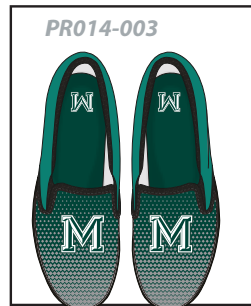

CLASSIC SLIP ON : PR014

Canvas slip on with foam footbed

Durable outsole

CUSTOMIZATION DETAILS:

Full color sublimated upper and footbed

Pick between white (PR014W), black (PR013B) bottom, laces & stitching

ITEM NUMBER
PR014

MINIMUMS
NO MINIMUMS

TURN AROUND
3 WEEKS / 15 BUSINESS DAYS

AVAILABLE SIZING
YOUTH, MENS & WOMENS

PICK YOUR STYLE ↓

MENS							M5	M6	M7	M8	M9	M10	M11	M12	M13	M14
WOMENS							W6	W7	W8	W9	W10	W11	W12	W13		
YOUTH	Y12	Y13	Y1	Y2	Y3	Y4	Y5	Y6								

CLASSIC SLIP ON PR014

PICK YOUR STYLE ↓

MENS								M5	M6	M7	M8	M9	M10	M11	M12	M13	M14
WOMENS								W6	W7	W8	W9	W10	W11	W12	W13		
YOUTH	Y12	Y13	Y1	Y2	Y3	Y4	Y5	Y6									