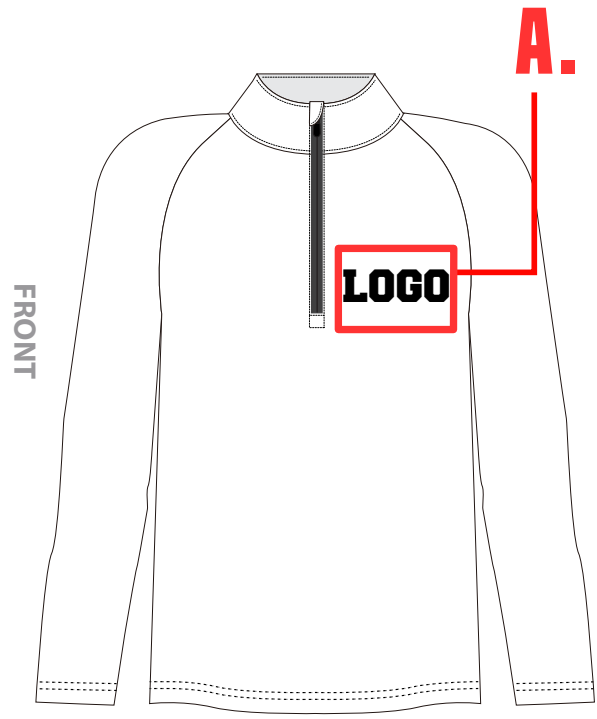

STARTING A FULL CUSTOM REQUEST

1. **PICK THE STYLE**
  CHOOSE A DESIGN FROM ALL STYLES (OR SEND YOUR OWN)
2. **AREAS TO CUSTOMIZE**
  SEE BELOW

A. LOGO ON FRONT   B. NAMES AND/OR NUMBERS ON BACK