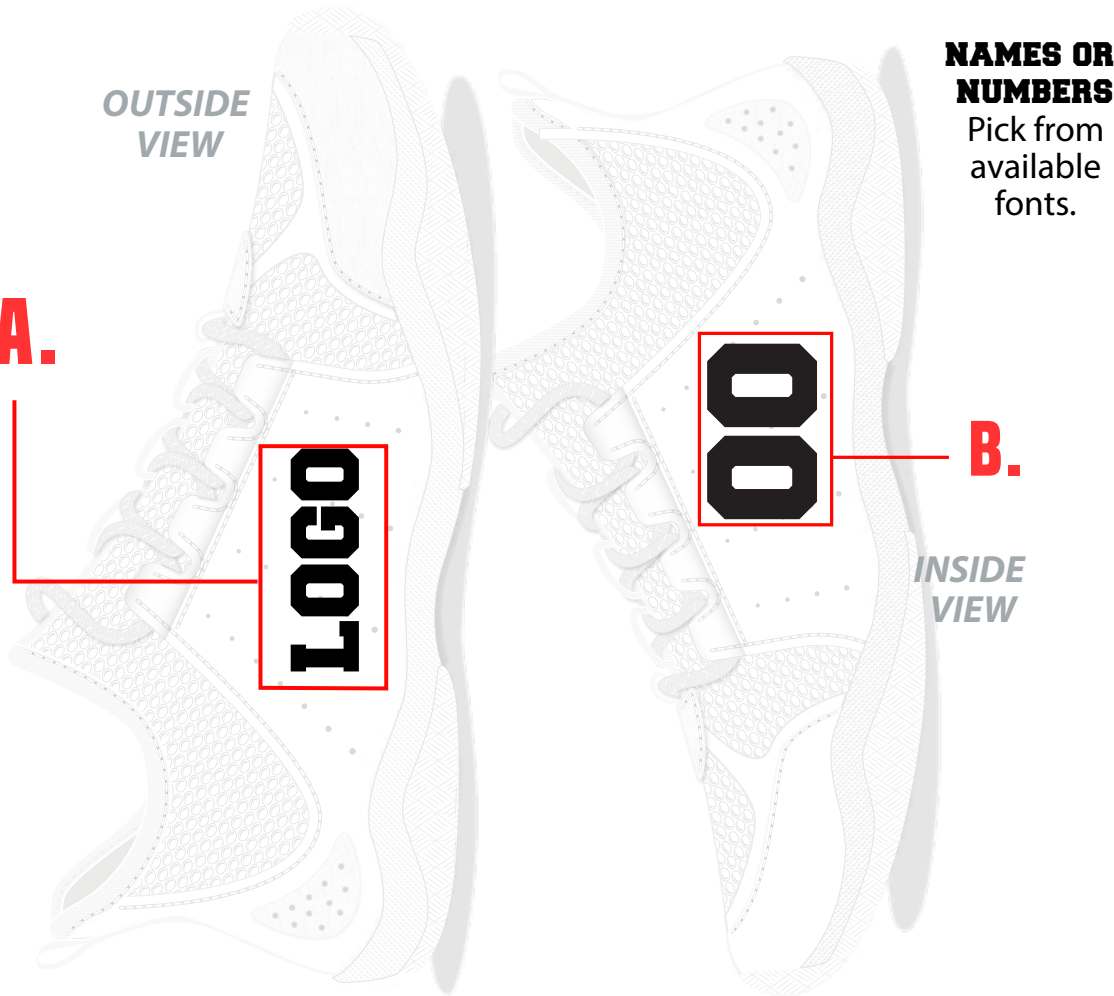

STARTING A FULL CUSTOM REQUEST

1. **PICK THE STYLE**
  CHOOSE A DESIGN FROM ALL STYLES (OR SEND YOUR OWN)
2. **AREAS TO CUSTOMIZE**
  SEE BELOW

A. MAIN LOGO ON OUTSIDE   B. NUMBER ON INSIDE

F001
COLLEGE BLK
1234567890

F002
AERO
1234567890

F003
CRUSADER
234567890

F004
ARENO
1234567890

F005
BLOCKTASTIC
1234567890

F006
ALDO
1234567890

F007
PHOSPHATE
1234567890

F008
VIRIDIAN
1234567890

F009
AMERICAN
1234567890

F010
Hoodson
1234567890