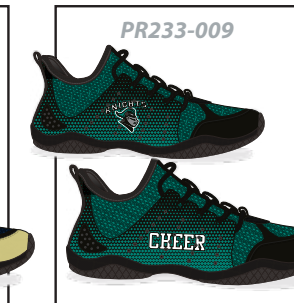

CHEER SPORT : PR233

Customizable upper and footbed

Flexible eva outsole with rounded contour

Comfort easy lace up construction

Pick between white (PR233W) or black (PR233B) stitching, laces & lining

Add Names or Numbers

PICK YOUR STYLE ↓

MENS								M5	M6	M7	M8	M9	M10	M11	M12	M13
WOMENS							W6	W7	W8	W9	W10	W11	W12	W13	W14	M15
YOUTH	Y12	Y13	Y1	Y2	Y3	Y4	Y5	Y6	Y6							

CHEER SPORT PR233

PICK YOUR STYLE ↓

MENS								M5	M6	M7	M8	M9	M10	M11	M12	M13
WOMENS							W6	W7	W8	W9	W10	W11	W12	W13	W14	M15
YOUTH	Y12	Y13	Y1	Y2	Y3	Y4	Y5	Y6	Y6							