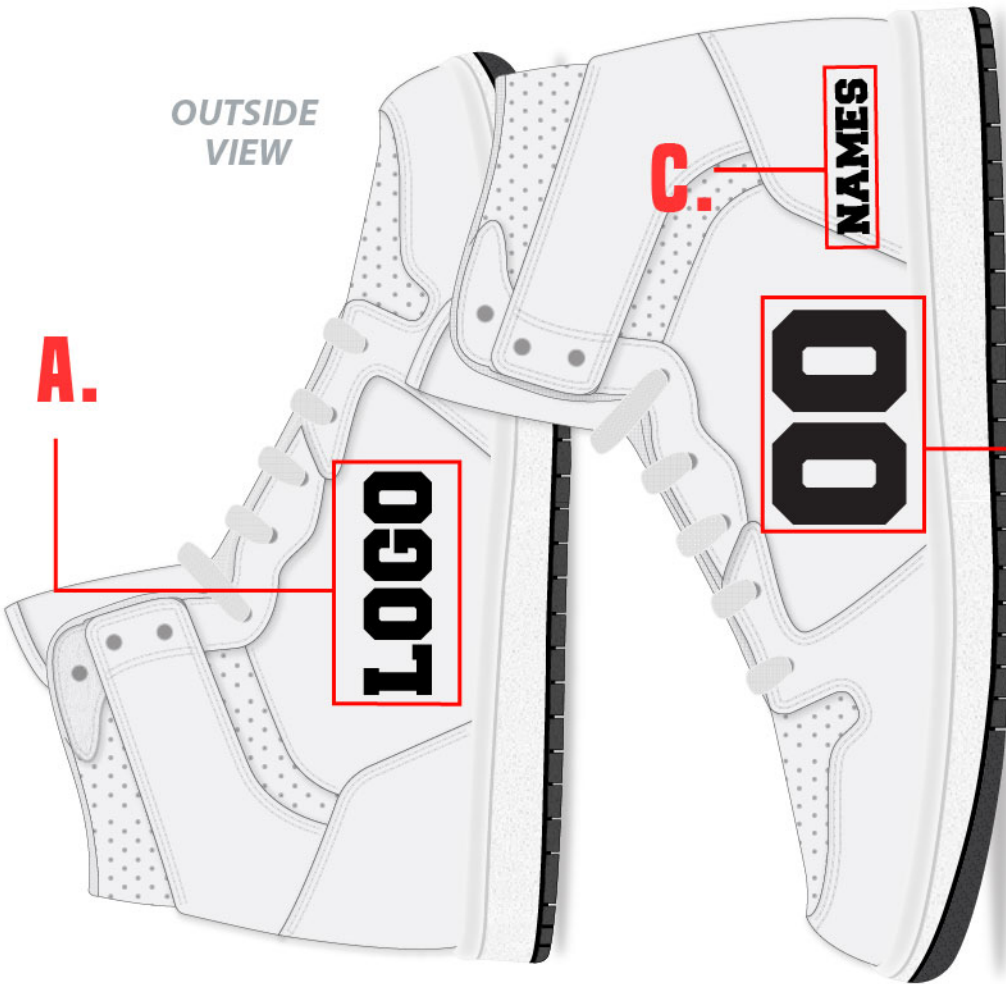

STARTING A FULL CUSTOM REQUEST

1. PICK THE STYLE
  CHOOSE A DESIGN FROM ALL STYLES (OR SEND YOUR OWN)
2. AREAS TO CUSTOMIZE
  SEE BELOW

- A. MAIN LOGO ON OUTSIDE   B. NUMBER ON INSIDE
  C. NAMES OR NUMBERS ON TOE

OUTSIDE VIEW