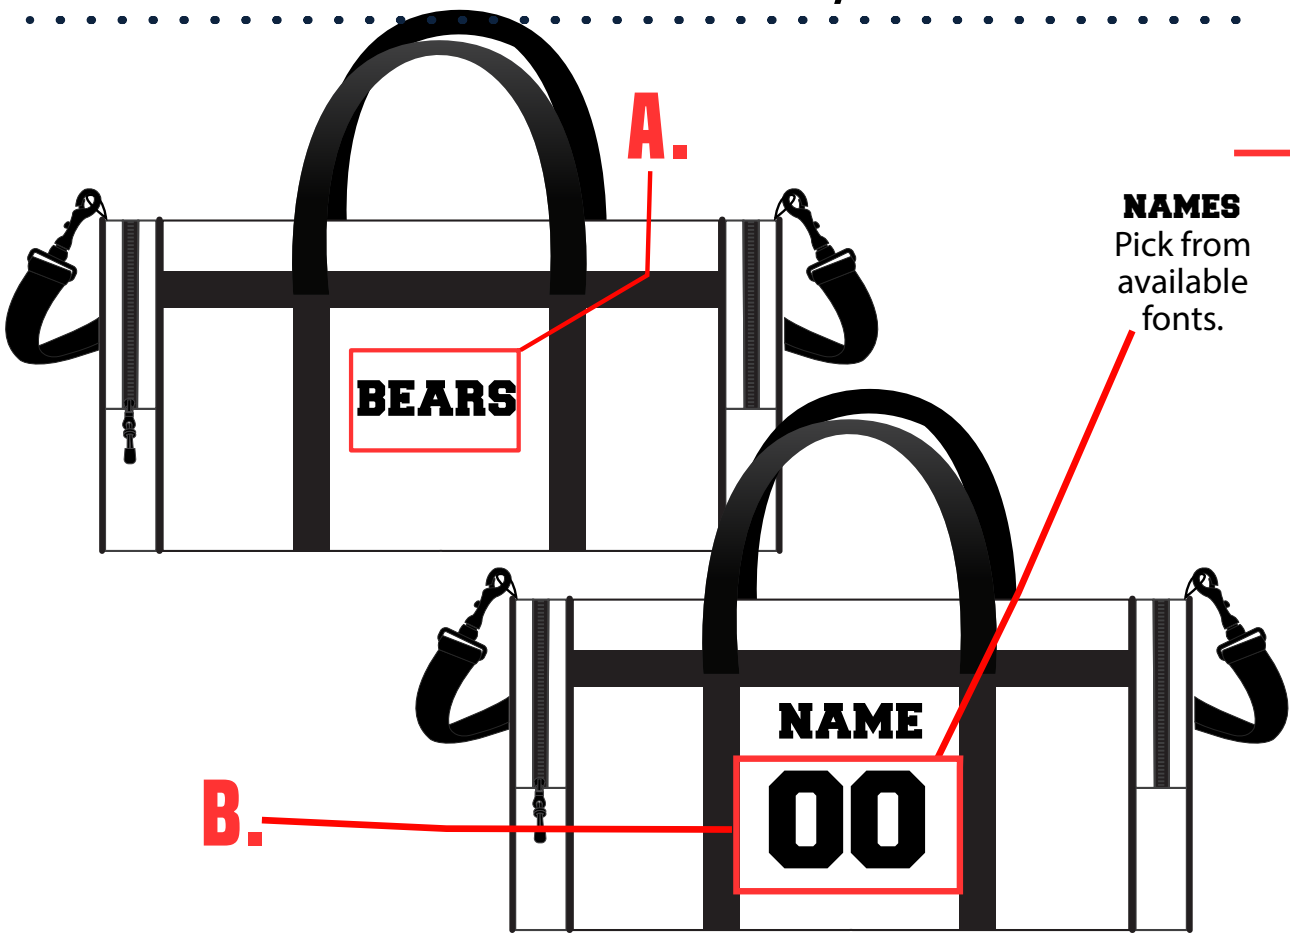

STARTING A FULL CUSTOM REQUEST

1. **PICK THE STYLE**
  CHOOSE A DESIGN FROM ALL STYLES (OR SEND YOUR OWN)
2. **AREAS TO CUSTOMIZE**
  SEE BELOW

A. SIDE LOGO   B. SIDE NAMES OR/AND NUMBERS