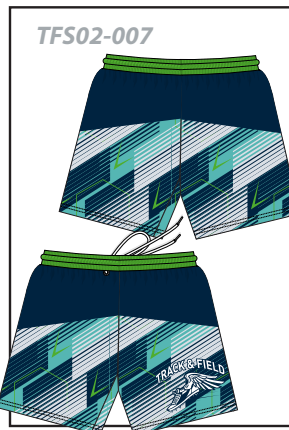

LINED TRACK SHORT : TFS02

Customizable all Around (Full color sublimated graphics)

Elastic drawstring waistband

Lightweight with BUILT IN PRINTED LINER.

Pick between white or black stitching and cord

Add Names or Numbers

PICK YOUR STYLE ↓

TFS02 - UNISEX - YOUTH AND ADULT		SIZE SPECS - UPDATED 12.05.22 - CENTIMETERS & INCHES													
STANDARD AREAS OF MEASUREMENT		YXS 4-5Y	YS 6-8Y	YM 10-12Y	YL 14-16Y	YXL 18-20Y	XS	S	M	L	XL	2XL	3XL	4XL	5XL
AROUND WAIST - RELAXED (INCHES)		20.50	22.00	23.50	25.00	26.50	26.00	28.00	30.00	32.00	34.00	36.00	38.00	40.00	42.00
AROUND HIP - (INCHES)		30.00	33.50	37.00	40.00	43.00	41.00	43.00	46.00	49.00	53.00	57.00	61.00	65.00	69.00
INSEAM - (INCHES)		3.00	3.00	4.00	4.00	5.50	5.00	5.00	5.00	5.00	6.00	6.00	6.00	6.00	6.00
TALL LEG LENGTH															
TALL +2" TO LEG/INSEAM LENGTH (INCHES)		5	5	6	6	7.5	7	7	7	7	8	8	8	8	8
TALL +4" TO LEG/INSEAM LENGTH (INCHES)		7	7	8	8	9.5	9	9	9	9	10	10	10	10	10

PICK YOUR STYLE ↓

LINED TRACK SHORT TFS02

TFS02 - UNISEX - YOUTH AND ADULT		SIZE SPECS - UPDATED 12.05.22 - CENTIMETERS & INCHES													
STANDARD AREAS OF MEASUREMENT	YXS 4-5Y	YS 6-8Y	YM 10-12Y	YL 14-16Y	YXL 18-20Y	XS	S	M	L	XL	2XL	3XL	4XL	5XL	
AROUND WAIST - RELAXED (INCHES)	20.50	22.00	23.50	25.00	26.50	26.00	28.00	30.00	32.00	34.00	36.00	38.00	40.00	42.00	
AROUND HIP - (INCHES)	30.00	33.50	37.00	40.00	43.00	41.00	43.00	46.00	49.00	53.00	57.00	61.00	65.00	69.00	
INSEAM - (INCHES)	3.00	3.00	4.00	4.00	5.50	5.00	5.00	5.00	5.00	6.00	6.00	6.00	6.00	6.00	
TALL LEG LENGTH															
TALL +2" TO LEG/INSEAM LENGTH (INCHES)	5	5	6	6	7.5	7	7	7	7	8	8	8	8	8	
TALL +4" TO LEG/INSEAM LENGTH (INCHES)	7	7	8	8	9.5	9	9	9	9	10	10	10	10	10	