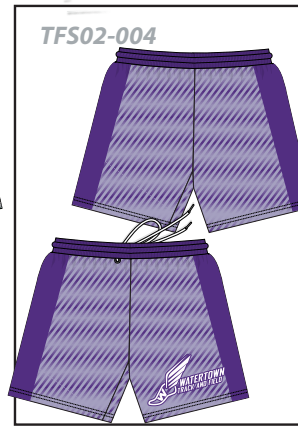

LINED TRACK SHORT : TFS02

Customizable all Around (Full color sublimated graphics)

Elastic drawstring waistband

Lightweight with BUILT IN PRINTED LINER.

Pick between white or black stitching and cord

Add Names or Numbers

PICK YOUR STYLE ↓

TFS02 - UNISEX - YOUTH AND ADULT		SIZE SPECS - UPDATED 12.05.22 - CENTIMETERS & INCHES													
STANDARD AREAS OF MEASUREMENT		YXS 4-5Y	YS 6-8Y	YM 10-12Y	YL 14-16Y	YXL 18-20Y	XS	S	M	L	XL	2XL	3XL	4XL	5XL
AROUND WAIST - RELAXED (INCHES)		20.50	22.00	23.50	25.00	26.50	26.00	28.00	30.00	32.00	34.00	36.00	38.00	40.00	42.00
AROUND HIP - (INCHES)		30.00	33.50	37.00	40.00	43.00	41.00	43.00	46.00	49.00	53.00	57.00	61.00	65.00	69.00
INSEAM - (INCHES)		3.00	3.00	4.00	4.00	5.50	5.00	5.00	5.00	5.00	6.00	6.00	6.00	6.00	6.00
TALL LEG LENGTH															
TALL +2" TO LEG/INSEAM LENGTH (INCHES)		5	5	6	6	7.5	7	7	7	7	8	8	8	8	8
TALL +4" TO LEG/INSEAM LENGTH (INCHES)		7	7	8	8	9.5	9	9	9	9	10	10	10	10	10

PICK YOUR STYLE ↓

LINED TRACK SHORT TFS02

TFS02 - UNISEX - YOUTH AND ADULT		SIZE SPECS - UPDATED 12.05.22 - CENTIMETERS & INCHES													
STANDARD AREAS OF MEASUREMENT	YXS 4-5Y	YS 6-8Y	YM 10-12Y	YL 14-16Y	YXL 18-20Y	XS	S	M	L	XL	2XL	3XL	4XL	5XL	
AROUND WAIST - RELAXED (INCHES)	20.50	22.00	23.50	25.00	26.50	26.00	28.00	30.00	32.00	34.00	36.00	38.00	40.00	42.00	
AROUND HIP - (INCHES)	30.00	33.50	37.00	40.00	43.00	41.00	43.00	46.00	49.00	53.00	57.00	61.00	65.00	69.00	
INSEAM - (INCHES)	3.00	3.00	4.00	4.00	5.50	5.00	5.00	5.00	5.00	6.00	6.00	6.00	6.00	6.00	
TALL LEG LENGTH															
TALL +2" TO LEG/INSEAM LENGTH (INCHES)	5	5	6	6	7.5	7	7	7	7	8	8	8	8	8	
TALL +4" TO LEG/INSEAM LENGTH (INCHES)	7	7	8	8	9.5	9	9	9	9	10	10	10	10	10	