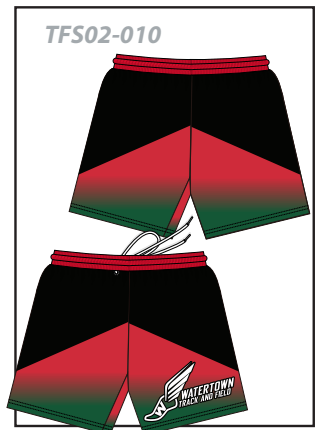

LINED TRACK SHORT : TFS02

Customizable all Around (Full color sublimated graphics)

Elastic drawstring waistband

Lightweight with BUILT IN PRINTED LINER.

Pick between white or black stitching and cord

Add Names or Numbers

PICK YOUR STYLE ↓

TFS02 - UNISEX - YOUTH AND ADULT		SIZE SPECS - UPDATED 12.05.22 - CENTIMETERS & INCHES													
STANDARD AREAS OF MEASUREMENT		YXS 4-5Y	YS 6-8Y	YM 10-12Y	YL 14-16Y	YXL 18-20Y	XS	S	M	L	XL	2XL	3XL	4XL	5XL
AROUND WAIST - RELAXED (INCHES)		20.50	22.00	23.50	25.00	26.50	26.00	28.00	30.00	32.00	34.00	36.00	38.00	40.00	42.00
AROUND HIP - (INCHES)		30.00	33.50	37.00	40.00	43.00	41.00	43.00	46.00	49.00	53.00	57.00	61.00	65.00	69.00
INSEAM - (INCHES)		3.00	3.00	4.00	4.00	5.50	5.00	5.00	5.00	5.00	6.00	6.00	6.00	6.00	6.00
TALL LEG LENGTH															
TALL +2" TO LEG/INSEAM LENGTH (INCHES)		5	5	6	6	7.5	7	7	7	7	8	8	8	8	8
TALL +4" TO LEG/INSEAM LENGTH (INCHES)		7	7	8	8	9.5	9	9	9	9	10	10	10	10	10