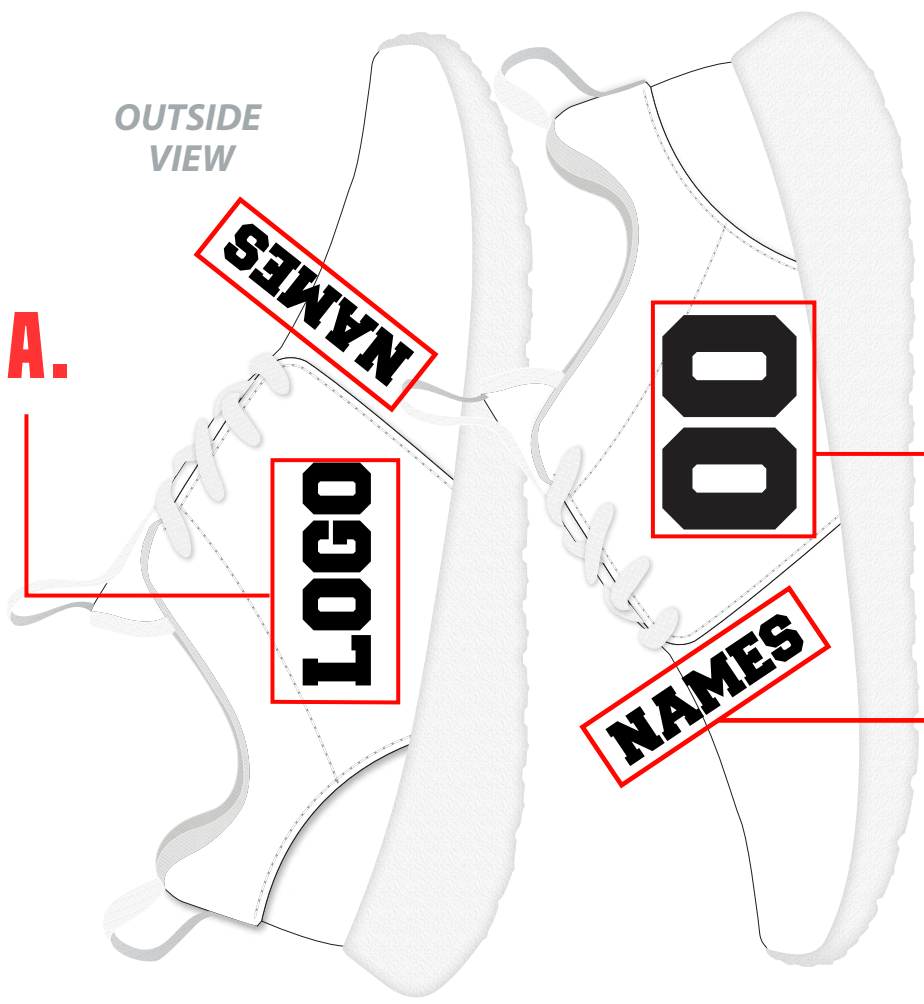

GRAPHIC ATHLETIC : PRO16

Customizable footbed (full color sublimated graphics)

Athletic lace up construction

Comfort foam footbed

Pick between white or black stitching, outsole and trim

Add names or numbers

MULTIPLE SIZES AVAILABLE

PICK YOUR STYLE ↓

MENS			M5	M6	M7	M8	M9	M10	M11	M12	M13	M14	M15
WOMENS	W4	W5	W6	W7	W8	W9	W10	W11	W12	W13			
YOUTH	Y3	Y4	Y5	Y6									

PICK YOUR STYLE ↓

GRAPHIC ATHLETIC PRO16

MENS			M5	M6	M7	M8	M9	M10	M11	M12	M13	M14	M15
WOMENS	W4	W5	W6	W7	W8	W9	W10	W11	W12	W13			
YOUTH	Y3	Y4	Y5	Y6									

PRO16

STARTING A FULL CUSTOM REQUEST

1. **PICK THE STYLE**
CHOOSE A DESIGN FROM ALL STYLES (OR SEND YOUR OWN)
2. **AREAS TO CUSTOMIZE**
SEE BELOW

- A. MAIN LOGO ON OUTSIDE B. NUMBER ON INSIDE
C. NAMES OR NUMBERS ON TOE

NAMES OR NUMBERS
Pick from available fonts.

INSIDE VIEW

- F001 **COLLEGE BLK**
1234567890
- F002 **AERO**
1234567890
- F003 **CRUSADER**
234567890
- F004 **ARENO**
1234567890
- F005 **BLOCKTASTIC**
1234567890
- F006 **ALDO**
1234567890
- F007 **PHOSPHATE**
1234567890
- F008 **VIRIDIAN**
1234567890
- F009 **AMERICAN**
1234567890
- F010 **Hoodson**
1234567890