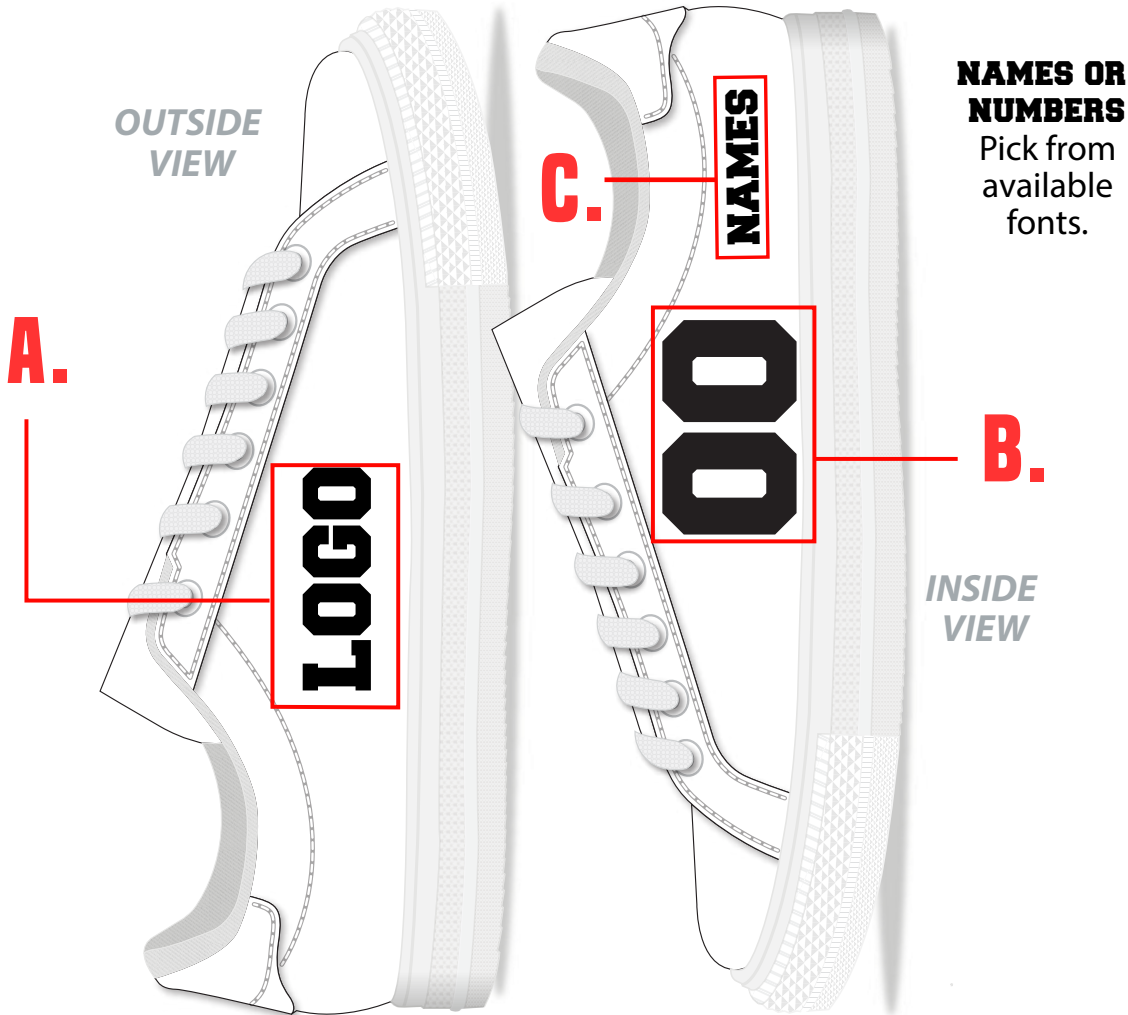

## CLASSIC COURT PR021

PICK YOUR STYLE ↓

MENS					M4	M5	M6	M7	M8	M9	M10	M11	M12	M13	M14
WOMENS					W5	W6	W7	W8	W9	W10	W11	W12	W13		
YOUTH			Y3	Y4	Y5	Y6									

PR021

# STARTING A FULL CUSTOM REQUEST

1. **PICK THE STYLE**  
CHOOSE A DESIGN FROM ALL STYLES (OR SEND YOUR OWN)
2. **AREAS TO CUSTOMIZE**  
SEE BELOW

- A. MAIN LOGO ON OUTSIDE
- B. NUMBER ON INSIDE
- C. NAMES OR NUMBERS ON TOE

**F006**  
**ALDO**  
1234567890

**F007**  
**PHOSPHATE**  
1234567890

**F008**  
**VIRIDIAN**  
1234567890

**F009**  
**AMERICAN**  
1234567890

**F010**  
*Hoodson*  
1234567890

3. **ALL YOU NEED TO DO IS PROVIDE A SPREAD SHEET WITH WHAT NUMBERS OR NAMES THAT YOU WANT ON EACH SIZE THAT YOU NEED THEM ON AND WE WILL GET TO WORK! IT IS EASY AND FUN TO ADD TO YOUR ITEMS.**