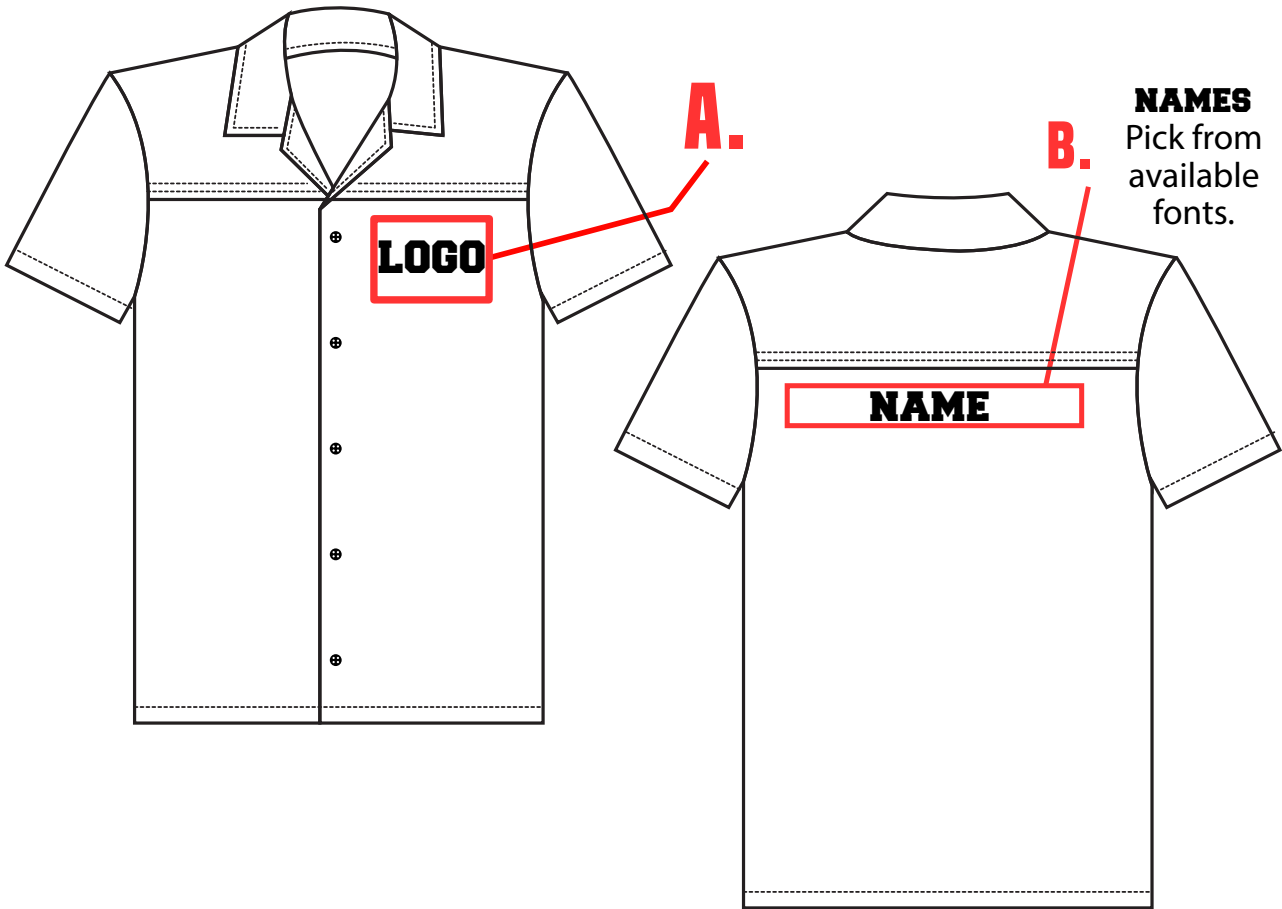

STARTING A FULL CUSTOM REQUEST

1. **PICK THE STYLE**
  CHOOSE A DESIGN FROM ALL STYLES (OR SEND YOUR OWN)
2. **AREAS TO CUSTOMIZE**
  SEE BELOW

F001
COLLEGE BLK
1234567890

F002
AERO
1234567890

F003
CRUSADER
234567890

F004
ARENO
1234567890

F005
BLOCKTASTIC
1234567890

F006
ALDO
1234567890

F007
PHOSPHATE
1234567890

F008
VIRIDIAN
1234567890

F009
AMERICAN
1234567890

F010
Hoodson
1234567890