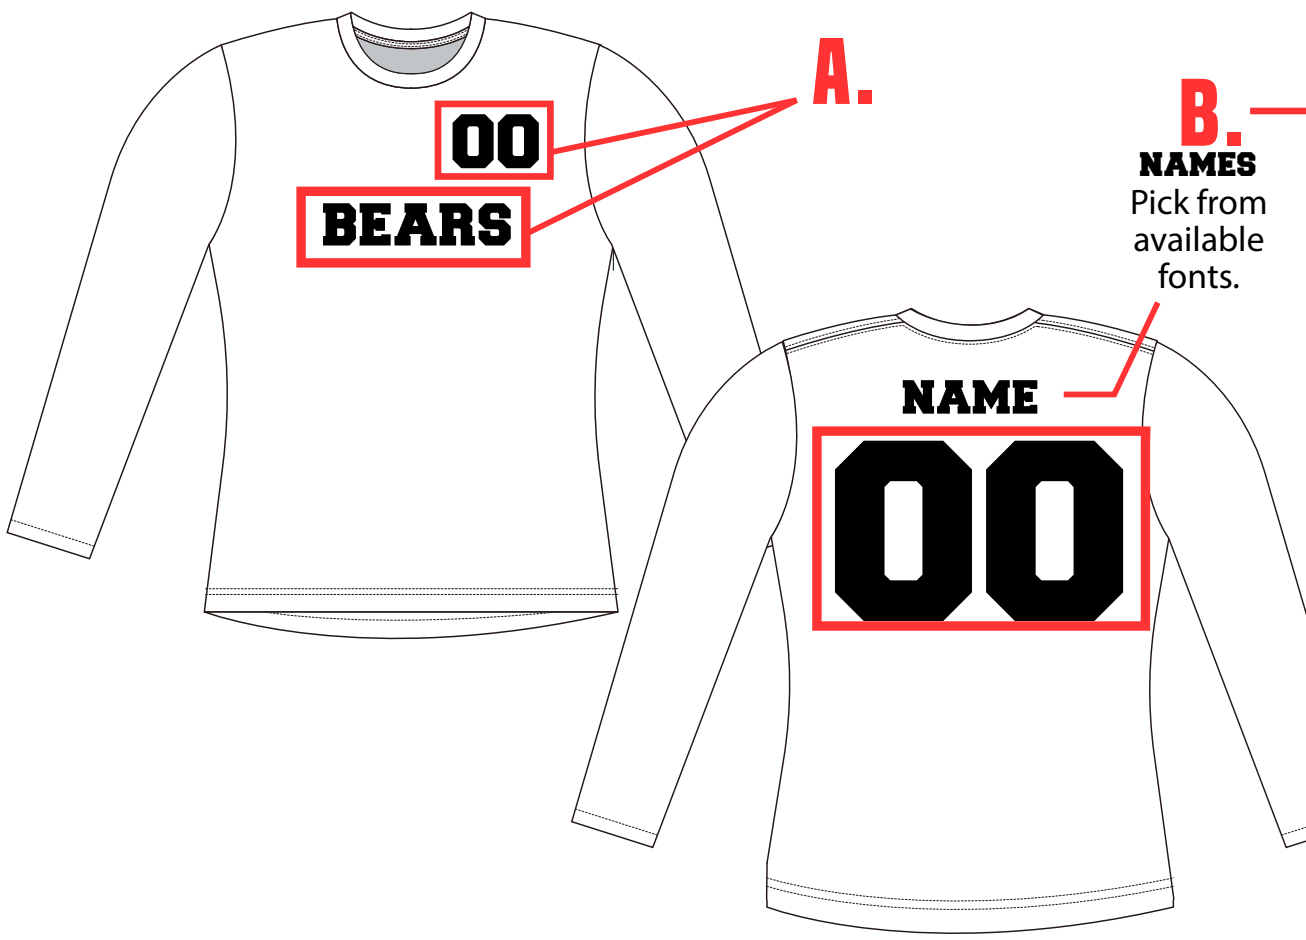

STARTING A FULL CUSTOM REQUEST

1. **PICK THE STYLE**
  CHOOSE A DESIGN FROM ALL STYLES (OR SEND YOUR OWN)
2. **AREAS TO CUSTOMIZE**
  SEE BELOW

A. FRONT LOGO AND NUMBER   **C. NAMES AND NUMBER ON BACK**