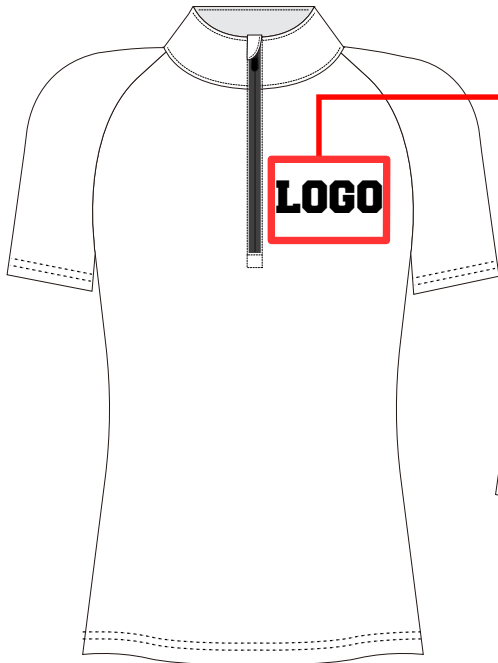

QUARTER ZIP LADIES TEE : PR212

Fully Customizable (Full color sublimated graphics)

High quality performance polyester

Quarter zip opening with zipper guard

Lightweight and comfortable

Add names or numbers

Available in youth and adult sizes (YXS-5XL)

QUARTER ZIP LADIES TEE

PR212

PICK YOUR STYLE ↓

PR044 - UNISEX - YOUTH AND ADULT		SIZE SPECS - UPDATED 02.07.22 - CENTIMETERS & INCHES													
STANDARD AREAS OF MEASUREMENT	YXS 4-5Y	YS 6-8Y	YM 10-12Y	YL 14-16Y	YXL 18-20Y	XS	S	M	L	XL	2XL	3XL	4XL	5XL	
BODY LENGTH - FRONT (INCHES)	21.00	22.50	24.00	25.25	27.00	27.00	28.00	29.00	30.00	31.00	32.00	33.00	34.00	35.00	
AROUND CHEST - UNDER ARMS (INCHES)	28.00	31.00	34.00	37.00	38.00	34.00	39.00	43.00	47.00	51.00	55.00	59.00	63.00	67.00	
AROUND WAIST (INCHES)	28.00	31.00	34.00	37.00	38.00	34.00	39.00	43.00	47.00	51.00	55.00	59.00	63.00	67.00	
AROUND HIP (INCHES)	28.00	31.00	34.00	37.00	38.00	35.00	40.00	44.00	48.00	52.00	56.00	60.00	64.00	68.00	
SHORT SLEEVE LENGTH (INCHES)	15.00	15.50	16.00	16.50	17.00	17.00	18.50	19.25	20.00	21.00	22.00	23.00	24.00	25.00	
TALL BODY LENGTH															
TALL +2" TO BODY LENGTH (INCHES)	23	24.5	26	27.25	29	29	30	31	32	33	34	35	36	37	
TALL +4" TO BODY LENGTH (INCHES)	25	26.5	28	29.25	31	31	32	33	34	35	36	37	38	39	

PR212

STARTING A FULL CUSTOM REQUEST

1. **PICK THE STYLE**
CHOOSE A DESIGN FROM ALL STYLES (OR SEND YOUR OWN)
2. **AREAS TO CUSTOMIZE**
SEE BELOW

A. SMALL LOGO ON FRONT

B. NAMES, COACH, STAFF ETC... ON BACK

C. NAMES, NUMBERS OR LOGOS ON SLEEVES

A.

LOGO

C.

NAMES
Pick from available fonts.

NAME

00

B.