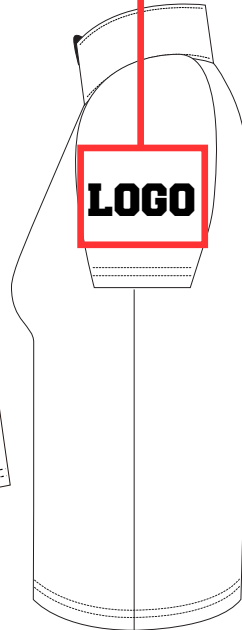

QUARTER ZIP LADIES TEE

PR212

PICK YOUR STYLE ↓

PR044 - UNISEX - YOUTH AND ADULT		SIZE SPECS - UPDATED 02.07.22 - CENTIMETERS & INCHES													
STANDARD AREAS OF MEASUREMENT	YXS 4-5Y	YS 6-8Y	YM 10-12Y	YL 14-16Y	YXL 18-20Y	XS	S	M	L	XL	2XL	3XL	4XL	5XL	
BODY LENGTH - FRONT (INCHES)	21.00	22.50	24.00	25.25	27.00	27.00	28.00	29.00	30.00	31.00	32.00	33.00	34.00	35.00	
AROUND CHEST - UNDER ARMS (INCHES)	28.00	31.00	34.00	37.00	38.00	34.00	39.00	43.00	47.00	51.00	55.00	59.00	63.00	67.00	
AROUND WAIST (INCHES)	28.00	31.00	34.00	37.00	38.00	34.00	39.00	43.00	47.00	51.00	55.00	59.00	63.00	67.00	
AROUND HIP (INCHES)	28.00	31.00	34.00	37.00	38.00	35.00	40.00	44.00	48.00	52.00	56.00	60.00	64.00	68.00	
SHORT SLEEVE LENGTH (INCHES)	15.00	15.50	16.00	16.50	17.00	17.00	18.50	19.25	20.00	21.00	22.00	23.00	24.00	25.00	
TALL BODY LENGTH															
TALL +2" TO BODY LENGTH (INCHES)	23	24.5	26	27.25	29	29	30	31	32	33	34	35	36	37	
TALL +4" TO BODY LENGTH (INCHES)	25	26.5	28	29.25	31	31	32	33	34	35	36	37	38	39	

C. NAMES, NUMBERS OR LOGOS ON SLEEVES

A.

LOGO

C.

NAMES
Pick from available fonts.

NAME

00

B.