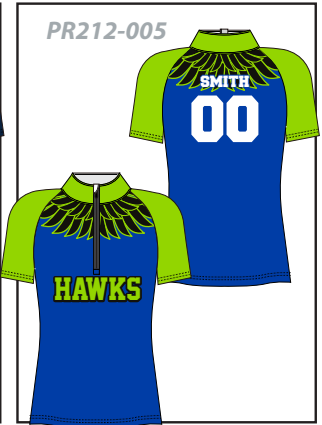

PICK YOUR STYLE ↓

PR044 - UNISEX - YOUTH AND ADULT

SIZE SPECS - UPDATED 02.07.22 - CENTIMETERS & INCHES

STANDARD AREAS OF MEASUREMENT	YXS 4-5Y	YS 6-8Y	YM 10-12Y	YL 14-16Y	YXL 18-20Y	XS	S	M	L	XL	2XL	3XL	4XL	5XL
BODY LENGTH - FRONT (INCHES)	21.00	22.50	24.00	25.25	27.00	27.00	28.00	29.00	30.00	31.00	32.00	33.00	34.00	35.00
AROUND CHEST - UNDER ARMS (INCHES)	28.00	31.00	34.00	37.00	38.00	38.00	39.00	43.00	47.00	51.00	55.00	59.00	63.00	67.00
AROUND WAIST (INCHES)	28.00	31.00	34.00	37.00	38.00	34.00	39.00	43.00	47.00	51.00	55.00	59.00	63.00	67.00
AROUND HIP (INCHES)	28.00	31.00	34.00	37.00	38.00	35.00	40.00	44.00	48.00	52.00	56.00	60.00	64.00	68.00
SHORT SLEEVE LENGTH (INCHES)	15.00	15.50	16.00	16.50	17.00	17.00	18.50	19.25	20.00	21.00	22.00	23.00	24.00	25.00
TALL BODY LENGTH														
TALL +2" TO BODY LENGTH (INCHES)	23	24.5	26	27.25	29	29	30	31	32	33	34	35	36	37
TALL +4" TO BODY LENGTH (INCHES)	25	26.5	28	29.25	31	31	32	33	34	35	36	37	38	39