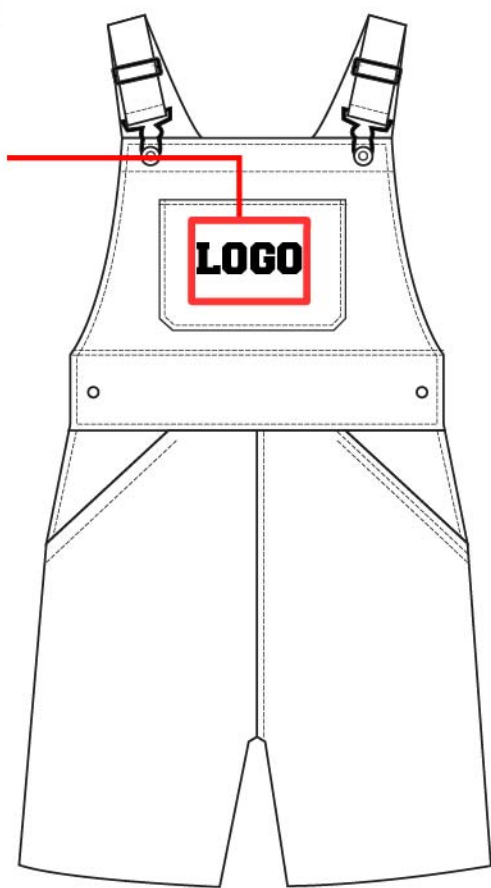

STARTING A FULL CUSTOM REQUEST

1. **PICK THE STYLE**
  CHOOSE A DESIGN FROM ALL STYLES (OR SEND YOUR OWN)
2. **AREAS TO CUSTOMIZE**
  SEE BELOW

A. SMALL LOGO ON FRONT   **B. NAMES, NUMBERS OR LOGOS ON BACK**

PR239

A.