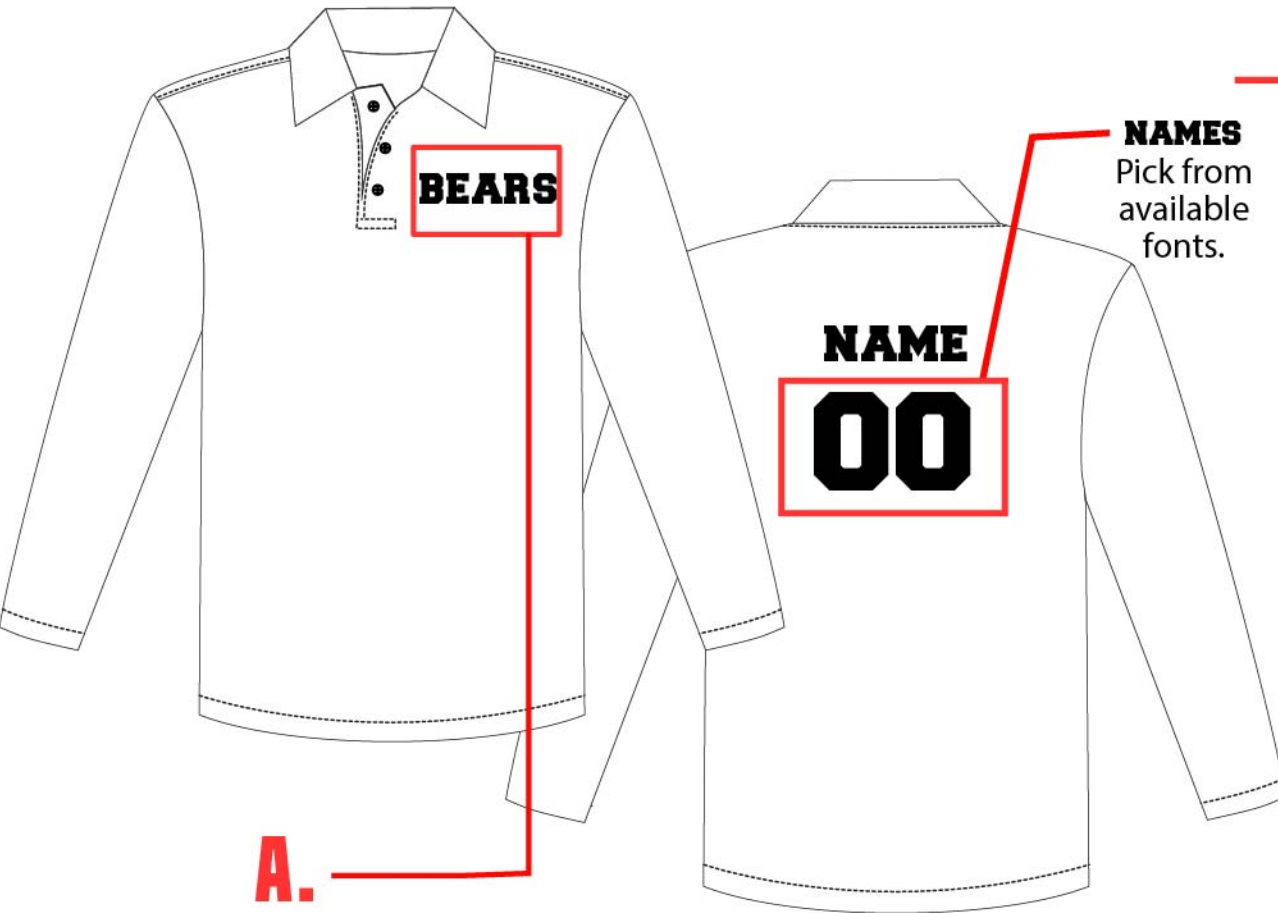

STARTING A FULL CUSTOM REQUEST

1. **PICK THE STYLE**
  CHOOSE A DESIGN FROM ALL STYLES (OR SEND YOUR OWN)
2. **AREAS TO CUSTOMIZE**
  SEE BELOW

A. LARGE FRONT LOGO   B. NAME OR NUMBERS ON BACK