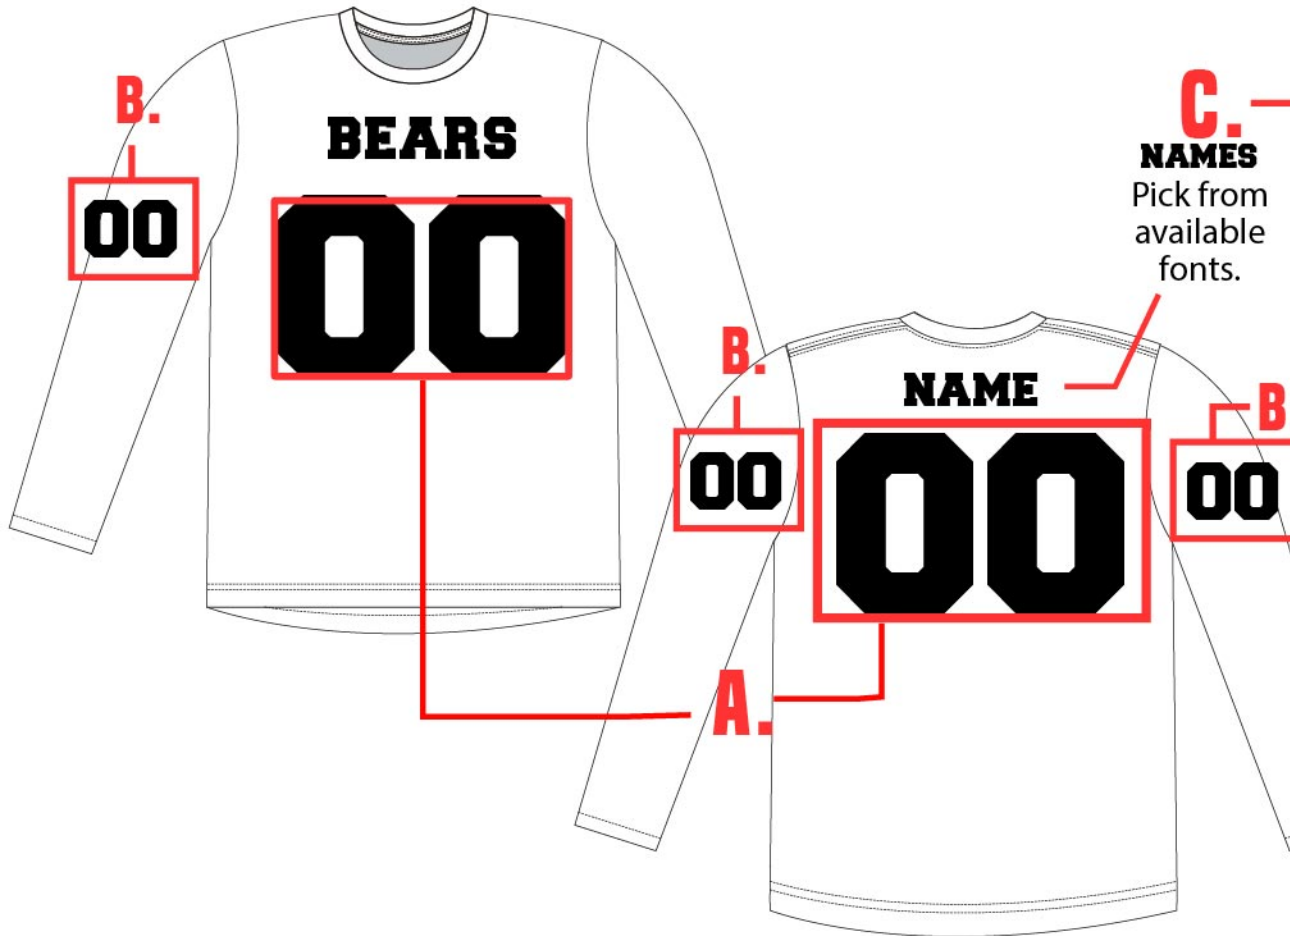

STARTING A FULL CUSTOM REQUEST

1. **PICK THE STYLE**
  CHOOSE A DESIGN FROM ALL STYLES (OR SEND YOUR OWN)
2. **AREAS TO CUSTOMIZE**
  SEE BELOW

A. LARGE FRONT AND OR BACK NUMBER B. SIDES OR TOP OF SHOULDER C. NAMES ON BACK